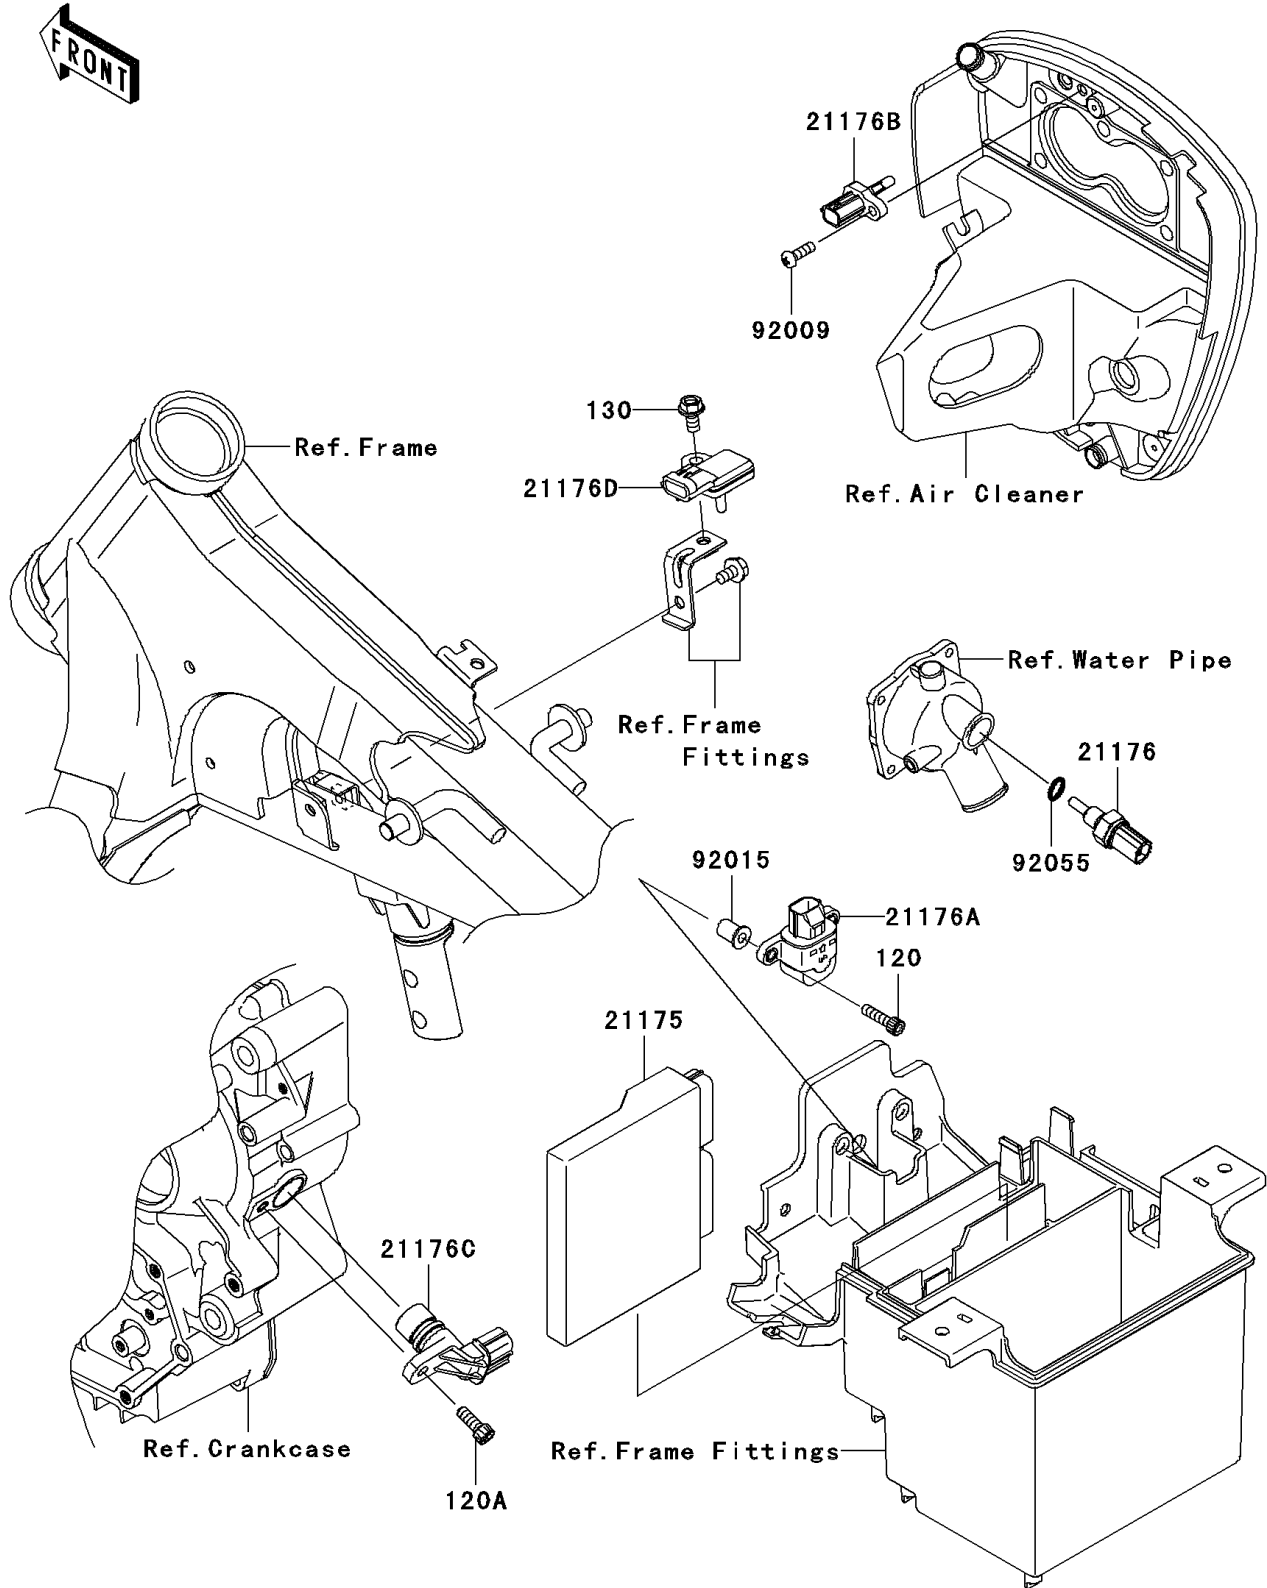

# 2011 VULCAN® 900 CUSTOM PARTS DIAGRAM

Fuel Injection

E1530

## 2011 VULCAN® 900 CUSTOM PARTS LIST

### Fuel Injection

ITEM NAME	PART NUMBER	QUANTITY
BOLT-SOCKET,5X20 (Ref # 120)	120CA0520	2
BOLT-SOCKET,6X16 (Ref # 120A)	120CA0616	1
BOLT-FLANGED,6X12 (Ref # 130)	130BA0612	1
CONTROL UNIT-ELECTRONIC (Ref # 21175)	21175-0146	1
SENSOR,WATER TEMP (Ref # 21176)	21176-0009	1
SENSOR (Ref # 21176A)	21176-0025	1
SENSOR,AIR TEMPERATURE (Ref # 21176B)	21176-0048	1
SENSOR,SPEED (Ref # 21176C)	21176-0054	1
SENSOR,PRESSURE (Ref # 21176D)	21176-0058	1
SCREW,TAPPING,5X16 (Ref # 92009)	92009-1984	1
NUT,WELL,5MM (Ref # 92015)	92015-1757	2
RING-O,9.5X1.9 (Ref # 92055)	92055-0016	1