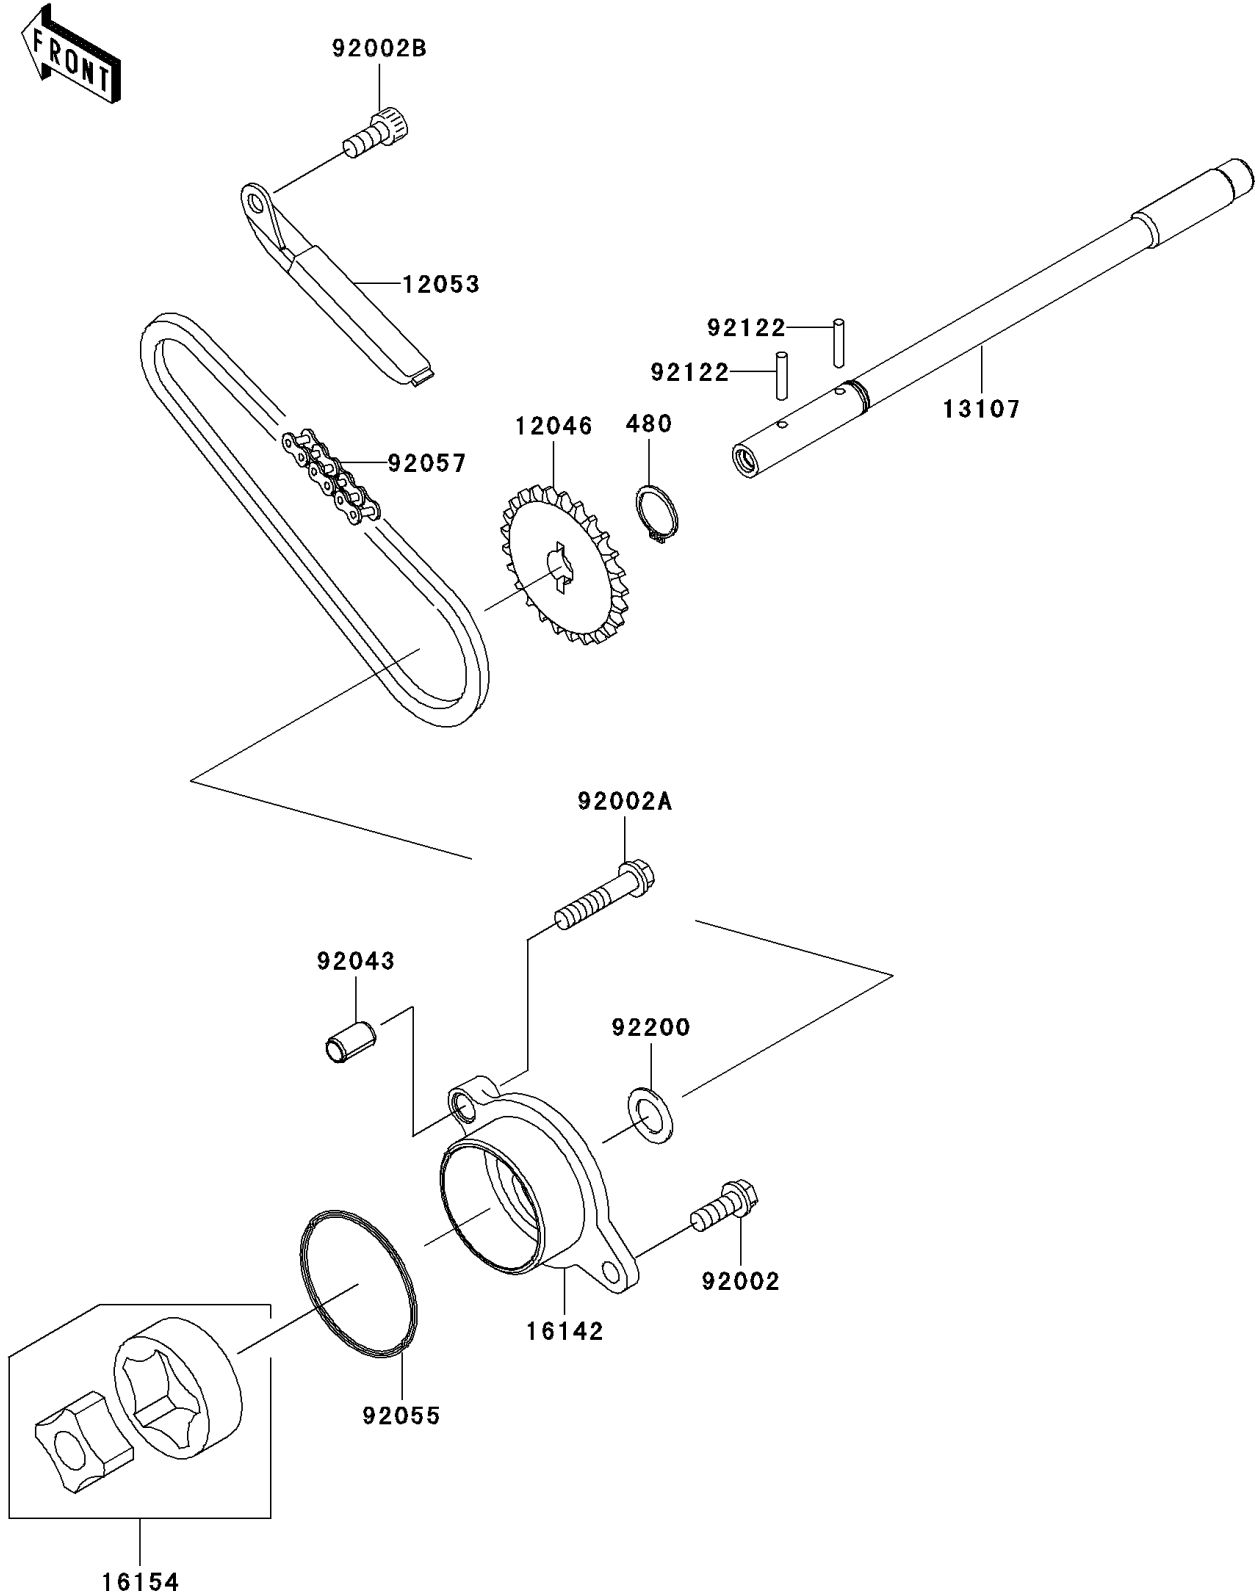

# 2011 VULCAN<sup>®</sup> 900 CUSTOM PARTS DIAGRAM

Oil Pump

E1712

## 2011 VULCAN® 900 CUSTOM PARTS LIST

### Oil Pump

ITEM NAME	PART NUMBER	QUANTITY
CIRCLIP-TYPE-C,11MM (Ref # 480)	480J1100	1
SPROCKET,24T (Ref # 12046)	12046-0045	1
GUIDE-CHAIN (Ref # 12053)	12053-0070	1
SHAFT (Ref # 13107)	13107-0116	1
COVER-PUMP,OIL (Ref # 16142)	16142-0028	1
ROTOR-PUMP,40.56X18 (Ref # 16154)	16154-1056	1
BOLT,6X16 (Ref # 92002)	92002-1439	1
BOLT,6X30 (Ref # 92002A)	92002-1534	1
BOLT,SOCKET,6X14 (Ref # 92002B)	92002-1592	1
PIN,6.2X8X14 (Ref # 92043)	92043-1263	1
RING-O,44.7X2.4 (Ref # 92055)	92055-1279	1
CHAIN,DID 25H,54LE (Ref # 92057)	92057-0113	1
ROLLER,3X15.8 (Ref # 92122)	92122-1126	2
WASHER (Ref # 92200)	92200-1009	1