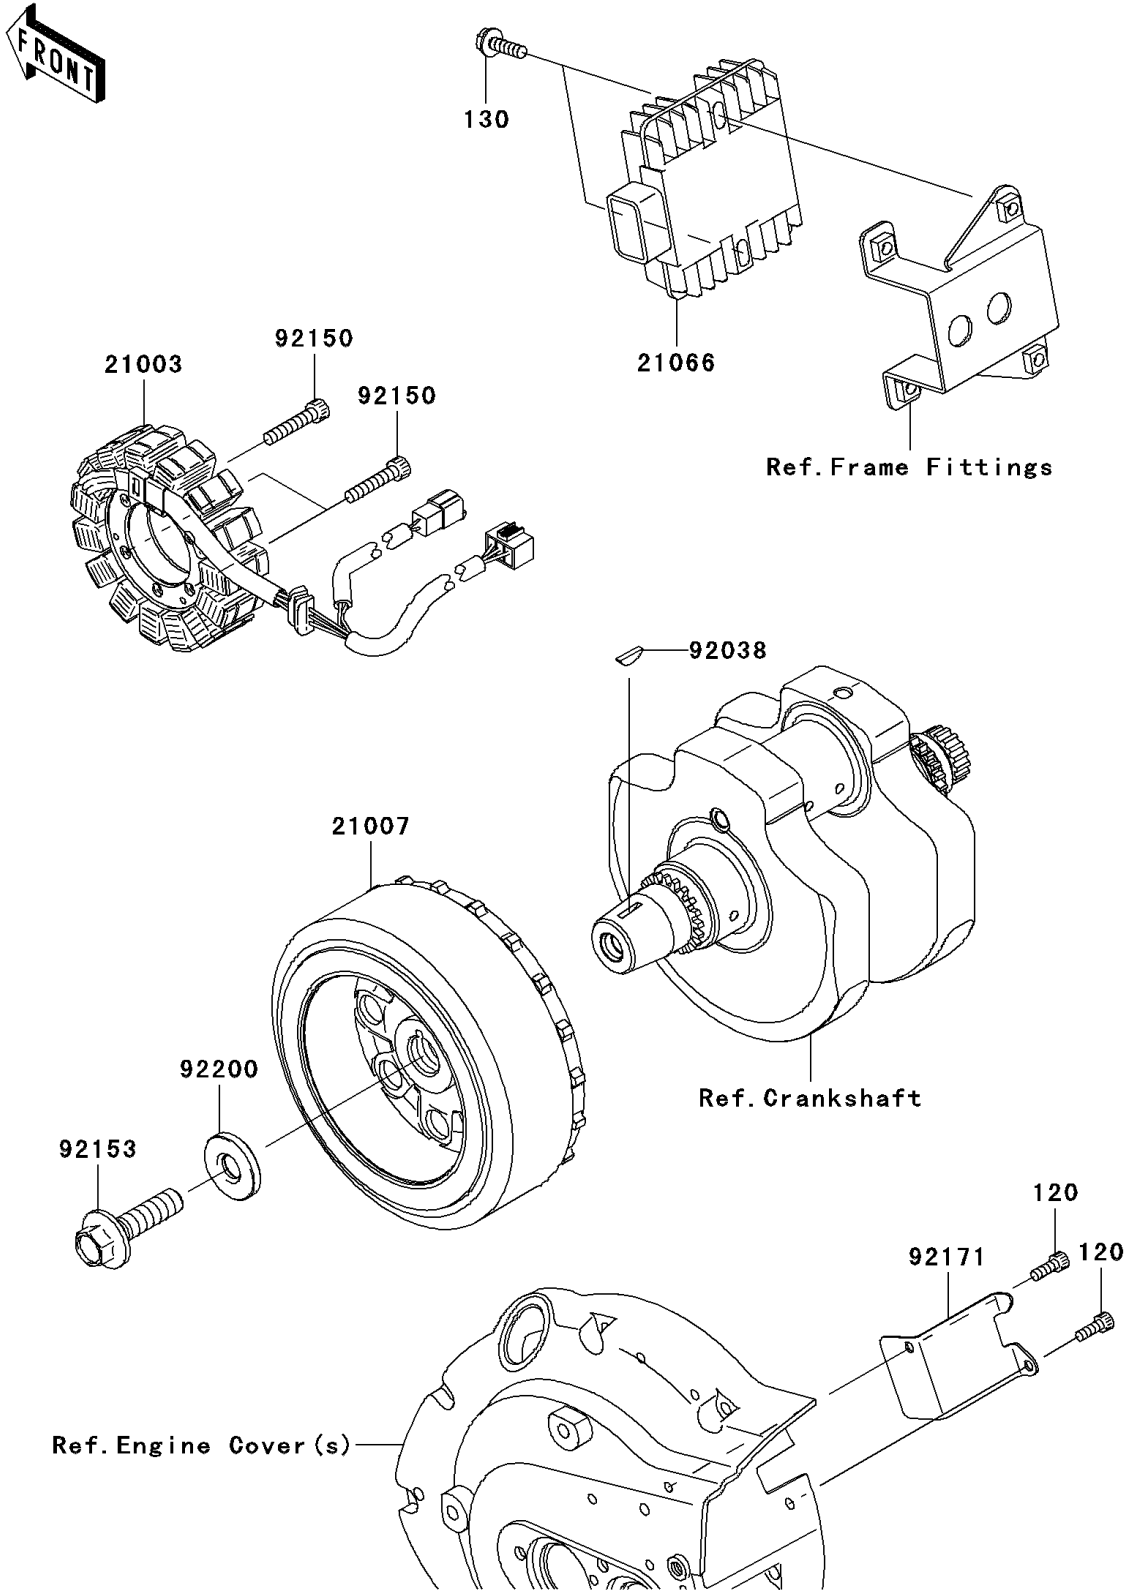

2010 Vulcan® 900 Custom PARTS DIAGRAM

Generator

E1810

2010 Vulcan® 900 Custom PARTS LIST

Generator

ITEM NAME	PART NUMBER	QUANTITY
BOLT-SOCKET,5X14 (Ref # 120)	120CA0514	2
BOLT-FLANGED,6X20 (Ref # 130)	130BB0620	2
STATOR (Ref # 21003)	21003-0053	1
ROTOR (Ref # 21007)	21007-0076	1
REGULATOR-VOLTAGE (Ref # 21066)	21066-1127	1
KEY,WOODRUFF (Ref # 92038)	92038-001	1
BOLT,SOCKET,6X30 (Ref # 92150)	92150-1433	3
BOLT,FLANGED,12X45 (Ref # 92153)	92154-1357	1
CLAMP (Ref # 92171)	92171-0563	1
WASHER,12X33X5 (Ref # 92200)	92200-0220	1