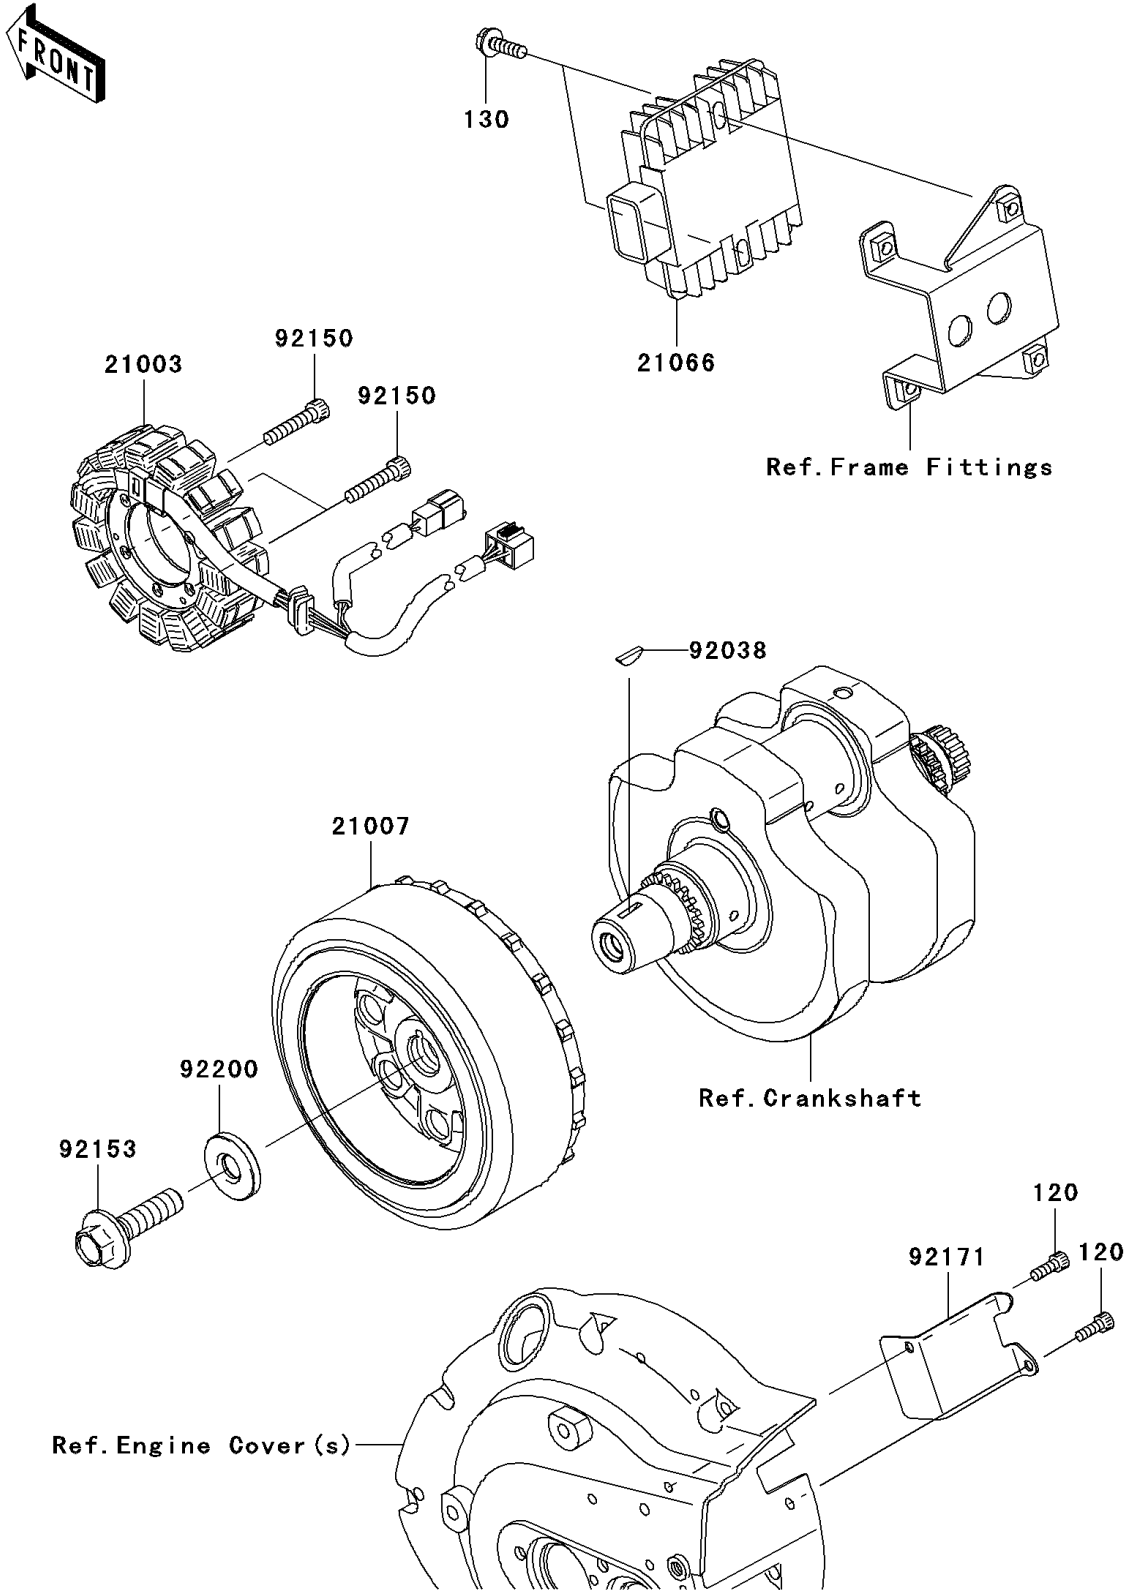

2011 VULCAN® 900 CUSTOM PARTS DIAGRAM

Generator

E1810

2011 VULCAN® 900 CUSTOM PARTS LIST

Generator

ITEM NAME	PART NUMBER	QUANTITY
BOLT-SOCKET,5X14 (Ref # 120)	120CA0514	2
BOLT-FLANGED,6X20 (Ref # 130)	130BB0620	2
STATOR (Ref # 21003)	21003-0053	1
ROTOR (Ref # 21007)	21007-0076	1
REGULATOR-VOLTAGE (Ref # 21066)	21066-1127	1
KEY,WOODRUFF (Ref # 92038)	92038-001	1
BOLT,SOCKET,6X30 (Ref # 92150)	92150-1433	3
BOLT,FLANGED,12X45 (Ref # 92153)	92154-1357	1
CLAMP (Ref # 92171)	92171-0563	1
WASHER,12X33X5 (Ref # 92200)	92200-0220	1