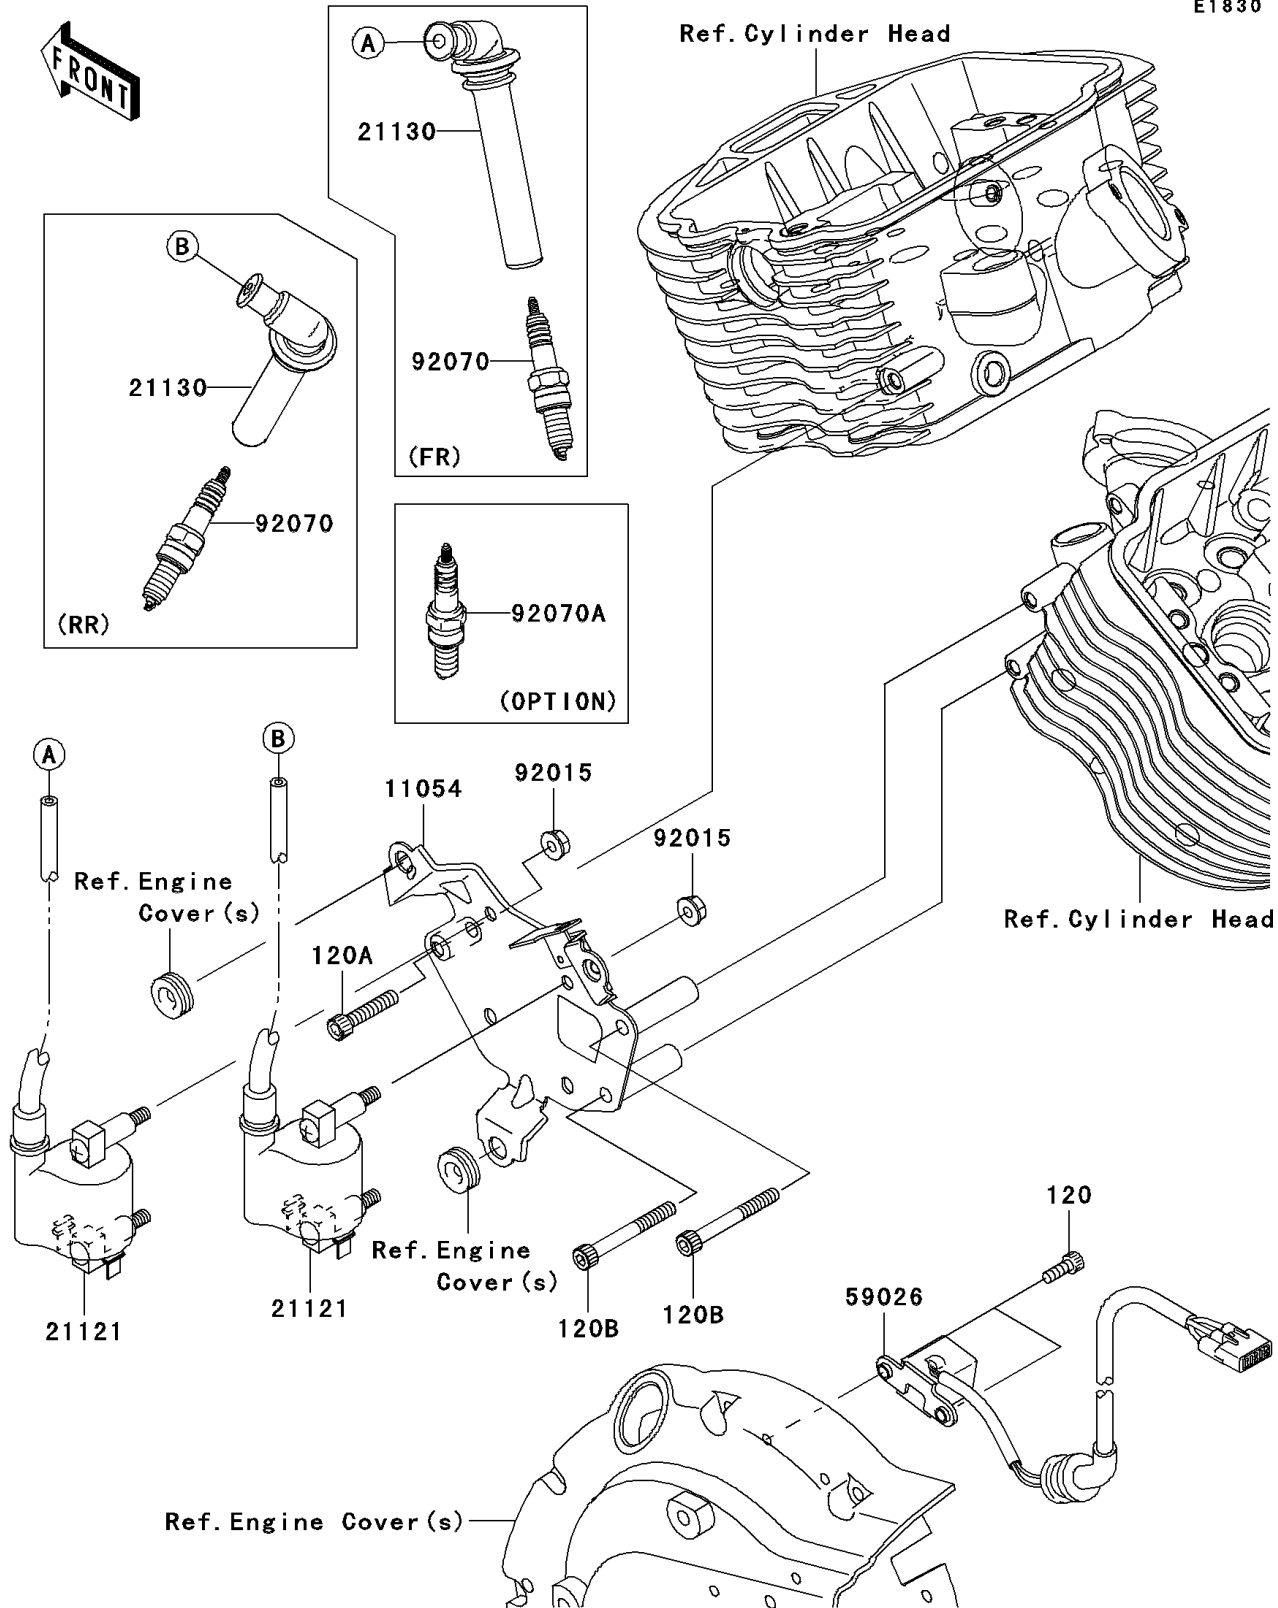

2011 VULCAN® 900 CUSTOM PARTS DIAGRAM

Ignition System

E1830

2011 VULCAN® 900 CUSTOM PARTS LIST

Ignition System

ITEM NAME	PART NUMBER	QUANTITY
BOLT-SOCKET,5X14 (Ref # 120)	120CA0514	2
BOLT-SOCKET,6X35 (Ref # 120A)	120CA0635	1
BOLT-SOCKET,6X55 (Ref # 120B)	120CA0655	2
BRACKET,IGNITION COIL (Ref # 11054)	11054-1537	1
COIL-IGNITION (Ref # 21121)	21121-0027	2
CAP-SPARK PLUG (Ref # 21130)	21130-1075	2
COIL-PULSING (Ref # 59026)	59026-0017	1
NUT,FLANGED,6MM (Ref # 92015)	92015-1367	4
PLUG-SPARK,CPR7EA-9(NGK) (Ref # 92070)	92070-0022	AR
PLUG-SPARK,CPR8EA-9(NGK) (Ref # 92070A)	92070-0029	AR