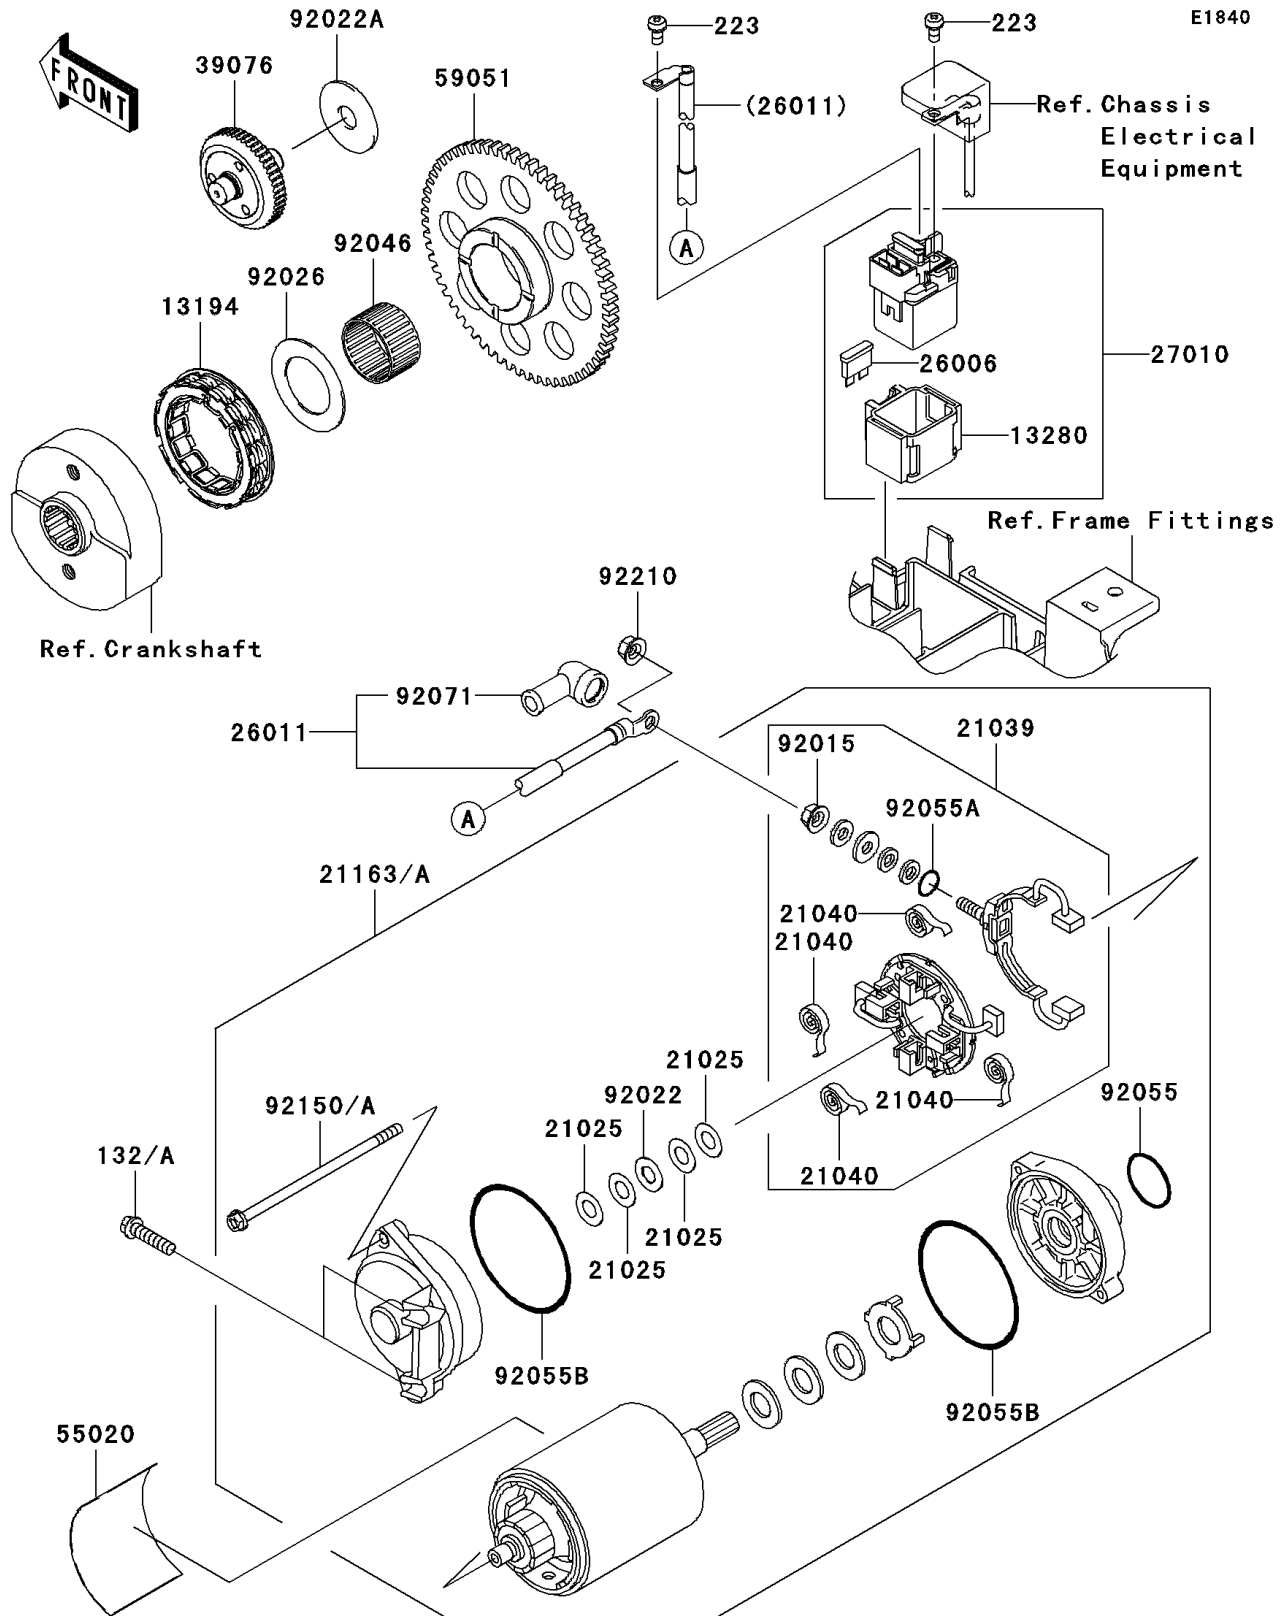

2011 VULCAN® 900 CUSTOM PARTS DIAGRAM

Starter Motor

2011 VULCAN® 900 CUSTOM PARTS LIST

Starter Motor

ITEM NAME	PART NUMBER	QUANTITY
BOLT-FLANGED-SMALL,6X25 (Ref # 132)	132BA0625	2
SCREW-PAN-WS-CROS,5X10 (Ref # 223)	223AA0510	2
CLUTCH-ONEWAY (Ref # 13194)	13194-0009	1
HOLDER (Ref # 13280)	13280-1263	1
WASHER,9.1X18X0.2 (Ref # 21025)	21025-011	AR
BRUSH,CARBON (Ref # 21039)	21039-1060	1
SPRING-BRUSH (Ref # 21040)	21040-1055	4
STARTER-ELECTRIC (Ref # 21163)	21163-0066	1
FUSE,BLADE,30A,GREEN (Ref # 26006)	26006-1006	1
WIRE-LEAD,STARTER MOTOR (Ref # 26011)	26011-0126	1
SWITCH,MAGNETIC (Ref # 27010)	27010-1446	1
LIMITER (Ref # 39076)	39076-0008	1
GUARD,STARTER MOTER (Ref # 55020)	55020-1589	1
GEAR-SPUR,63T (Ref # 59051)	59051-0060	1
NUT,STARTER MOTOR (Ref # 92015)	92015-1476	1
WASHER,9.1X18X0.8 (Ref # 92022)	92022-1132	1
WASHER,12.3X38X2.0 (Ref # 92022A)	92022-1664	1
SPACER,31X49.5X1.2 (Ref # 92026)	92026-1490	1
BEARING-NEEDLE,K30X35X20 (Ref # 92046)	92046-1171	1
RING-O (Ref # 92055)	92055-1276	1
RING-O,4.5X2.0 (Ref # 92055A)	92055-1370	1
RING-O,STARTER MOTOR (Ref # 92055B)	92055-1381	2
GROMMET (Ref # 92071)	92071-0024	1
BOLT,STARTER MOTOR (Ref # 92150)	92150-1572	2
NUT,6MM (Ref # 92210)	92210-0188	1