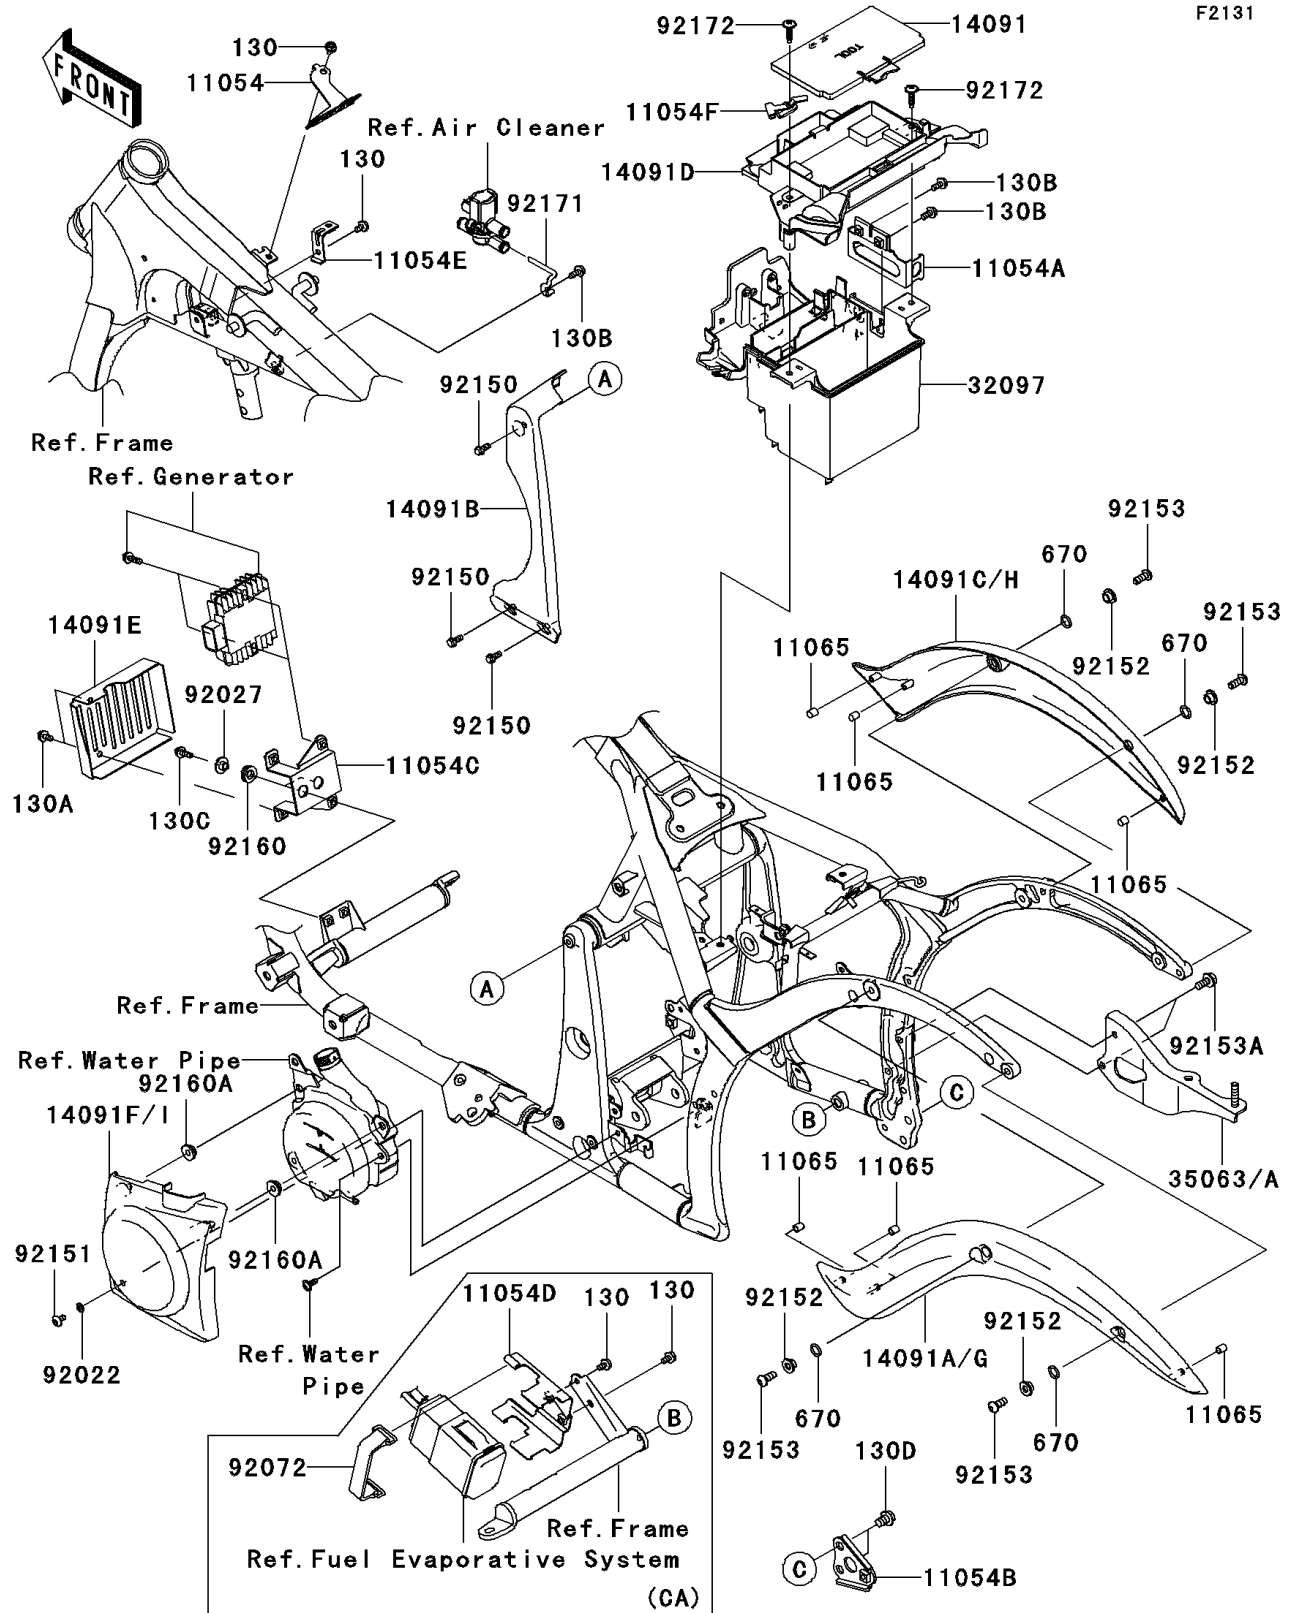

2011 VULCAN® 900 CUSTOM PARTS DIAGRAM

Frame Fittings

2011 VULCAN® 900 CUSTOM PARTS LIST

Frame Fittings

ITEM NAME	PART NUMBER	QUANTITY
BOLT-FLANGED,6X12 (Ref # 130A)	130BB0612	2
BOLT-FLANGED,6X14 (Ref # 130B)	130BB0614	3
BRACKET,FRONT COUPLER (Ref # 11054)	11054-0119	1
BRACKET,RELAY BOX (Ref # 11054A)	11054-0120	1
BRACKET,MUFFLER (Ref # 11054B)	11054-0122	1
BRACKET,REGULATOR (Ref # 11054C)	11054-0124	1
BRACKET,BOOST SENSOR (Ref # 11054E)	11054-0736	1
BRACKET,HELMET LOCK (Ref # 11054F)	11054-0738	1
CAP (Ref # 11065)	11065-0156	6
COVER,TOOL CASE (Ref # 14091)	14091-0520	1
COVER,FENDER,LH (Ref # 14091A)	14091-0521	1
COVER,PIVOT (Ref # 14091B)	14091-0526	1
COVER,FENDER,RH (Ref # 14091C)	14091-0638	1
COVER,BATTERY CASE&TOOL CASE (Ref # 14091D)	14091-0733	1
COVER,REGULATOR (Ref # 14091E)	14091-0836	1
COVER,RESERVOIR TANK (Ref # 14091F)	14091-1628	1
CASE-BATTERY (Ref # 32097)	32097-0021	1
STAY,MUFFLER,BLACK (Ref # 35063)	35063-0342-18R	1
WASHER,6.2X11X1.5 (Ref # 92022)	92022-183	1
COLLAR,L=7.4 (Ref # 92027)	92027-1848	2
BOLT,FLANGED,6X14 (Ref # 92150)	92150-1689	3
BOLT,SOCKET,6X12 (Ref # 92151)	92151-1940	1
COLLAR (Ref # 92152)	92152-0381	4
BOLT,SOCKET,8X20 (Ref # 92153)	92153-0912	4
BOLT,FLANGED,8X20 (Ref # 92153A)	92153-1704	2
DAMPER (Ref # 92160)	92160-1278	2
DAMPER (Ref # 92160A)	92160-1613	2
CLAMP (Ref # 92171)	92171-0600	1
SCREW,6X26 (Ref # 92172)	92172-0137	2

2011 VULCAN® 900 CUSTOM PARTS LIST

Frame Fittings

ITEM NAME	PART NUMBER	QUANTITY
BOLT-FLANGED,6X20 (Ref # 130C)	130BB0620	2
BOLT-FLANGED,10X14 (Ref # 130D)	130BB1014	2
O RING,12MM (Ref # 670)	670B2012	4
BOLT-FLANGED,6X10 (Ref # 130)	130BB0610	2
BOLT-FLANGED,6X10 (Ref # 130)	130BB0610	4
BRACKET,CANISTER (Ref # 11054D)	11054-0147	1
BAND (Ref # 92072)	92072-1384	1