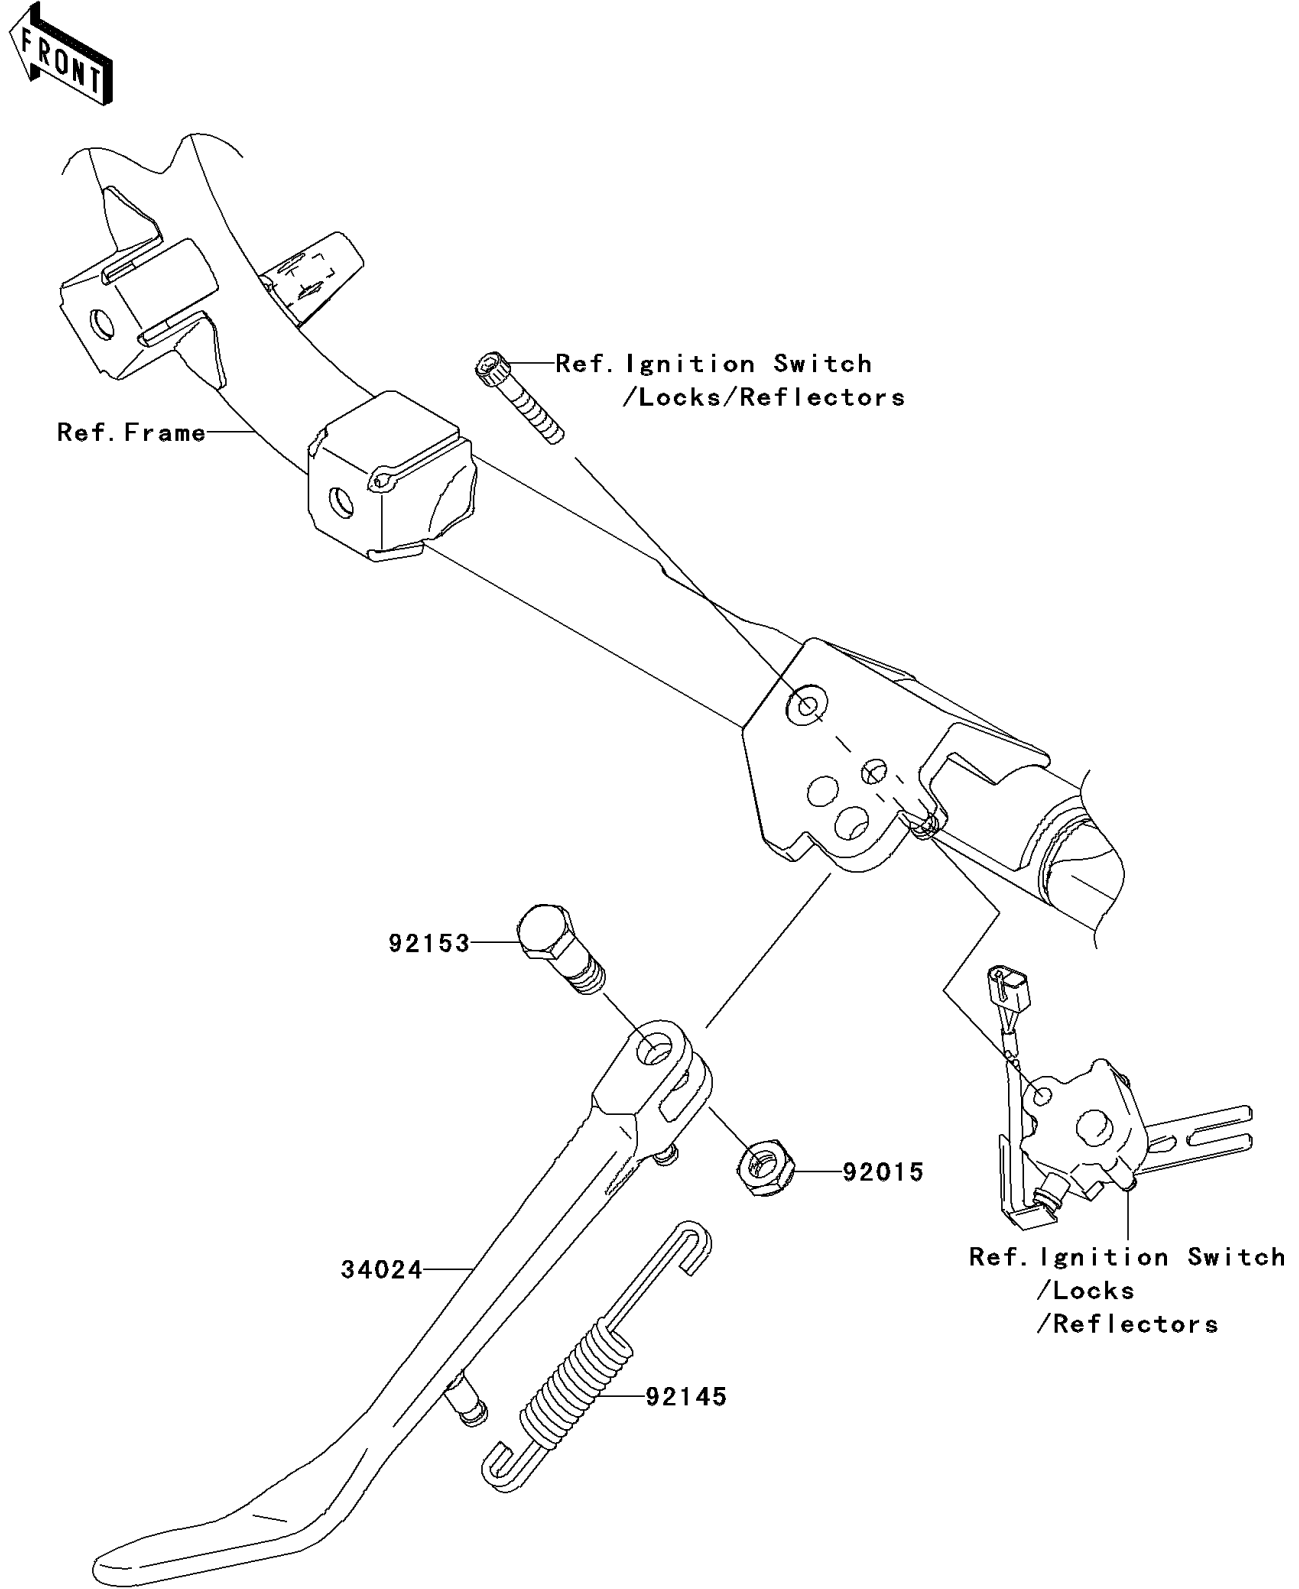

2011 VULCAN® 900 CUSTOM PARTS DIAGRAM

Stand(s)

F2190

2011 VULCAN® 900 CUSTOM PARTS LIST

Stand(s)

ITEM NAME	PART NUMBER	QUANTITY
STAND-SIDE (Ref # 34024)	34024-0083	1
NUT,LOCK,10MM,BLACK (Ref # 92015)	92015-1188	1
SPRING,SIDE STAND (Ref # 92145)	92145-0687	1
BOLT,SIDE STAND,10MM (Ref # 92153)	92153-1416	1