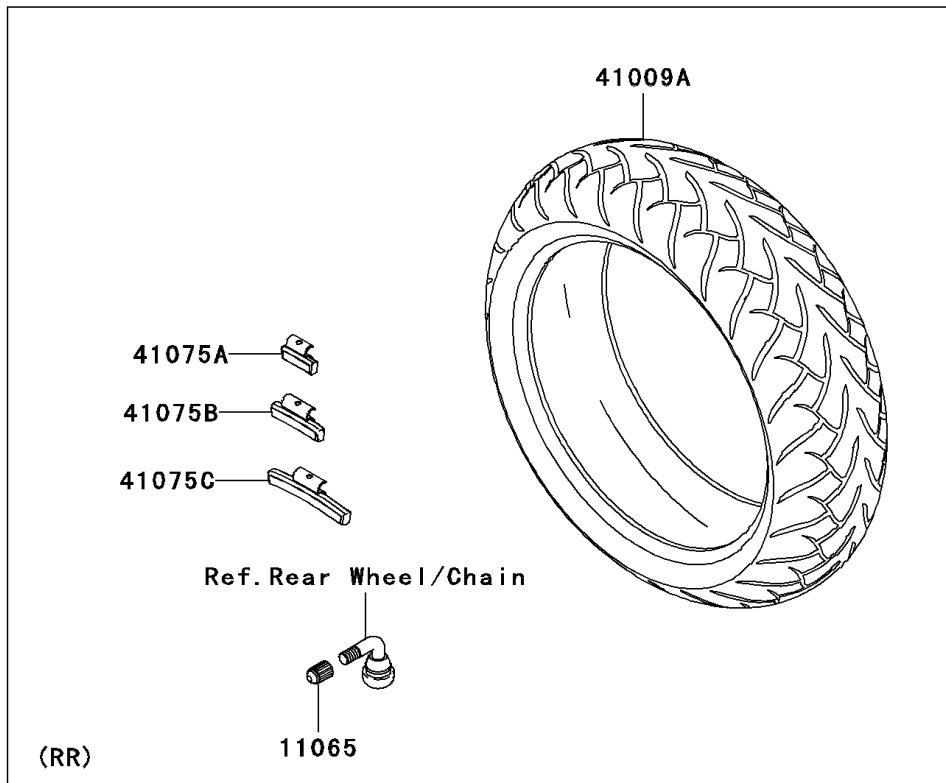

# 2010 Vulcan® 900 Custom PARTS DIAGRAM

Tires

F2210

## 2010 Vulcan® 900 Custom PARTS LIST

### Tires

ITEM NAME	PART NUMBER	QUANTITY
CAP (Ref # 11065)	11065-1112	2
TIRE,FR,80/90-21 48H,D404FJ(D) (Ref # 41009)	41009-0155	1
TIRE,RR,180/70-15 76H,D404(D) (Ref # 41009A)	41009-0156	1
BALANCER-WHEEL,10G,SILVER (Ref # 41075)	41075-0007	AR
BALANCER-WHEEL,10G,SILVER (Ref # 41075A)	41075-0014	AR
BALANCER-WHEEL,20G,SILVER (Ref # 41075B)	41075-0015	AR
BALANCER-WHEEL,30G,SILVER (Ref # 41075C)	41075-0016	AR
BALANCER-WHEEL,30G,SILVER (Ref # 41075D)	41075-0017	AR
BALANCER-WHEEL,20G,SILVER (Ref # 41075E)	41075-0018	AR