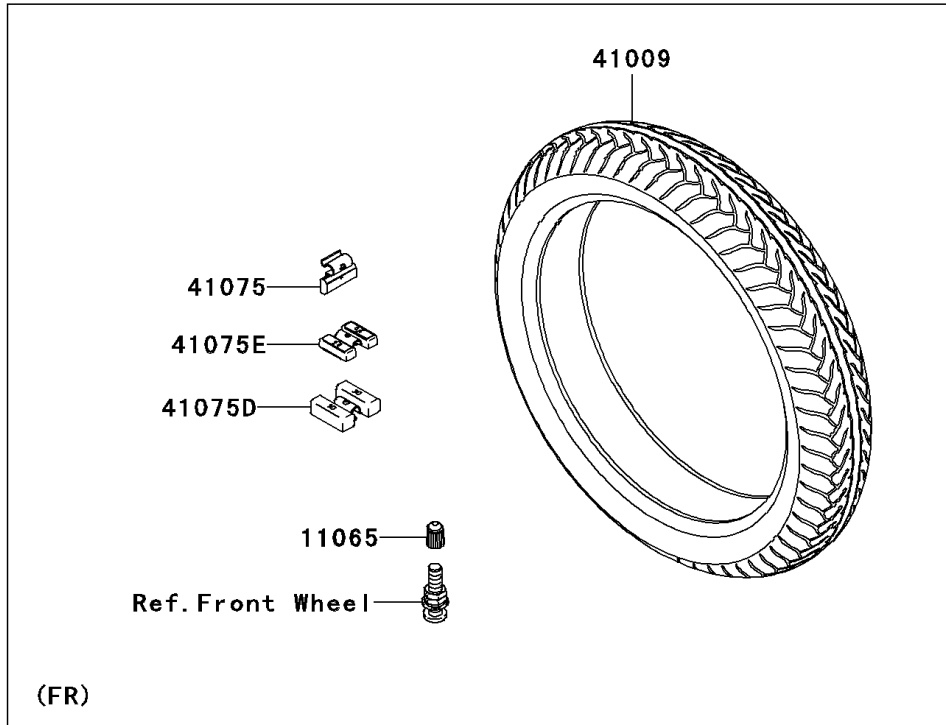

# 2010 Vulcan® 900 Custom PARTS DIAGRAM

Tires

F2210

## 2010 Vulcan® 900 Custom PARTS LIST

### Tires

ITEM NAME	PART NUMBER	QUANTITY
CAP (Ref # 11065)	11065-1112	2
TIRE,FR,80/90-21 48H,D404FJ(D) (Ref # 41009)	41009-0155	1
TIRE,RR,180/70-15 76H,D404(D) (Ref # 41009A)	41009-0156	1
BALANCER-WHEEL,10G,SILVER (Ref # 41075)	41075-0007	AR
BALANCER-WHEEL,10G,SILVER (Ref # 41075A)	41075-0014	AR
BALANCER-WHEEL,20G,SILVER (Ref # 41075B)	41075-0015	AR
BALANCER-WHEEL,30G,SILVER (Ref # 41075C)	41075-0016	AR
BALANCER-WHEEL,30G,SILVER (Ref # 41075D)	41075-0017	AR
BALANCER-WHEEL,20G,SILVER (Ref # 41075E)	41075-0018	AR