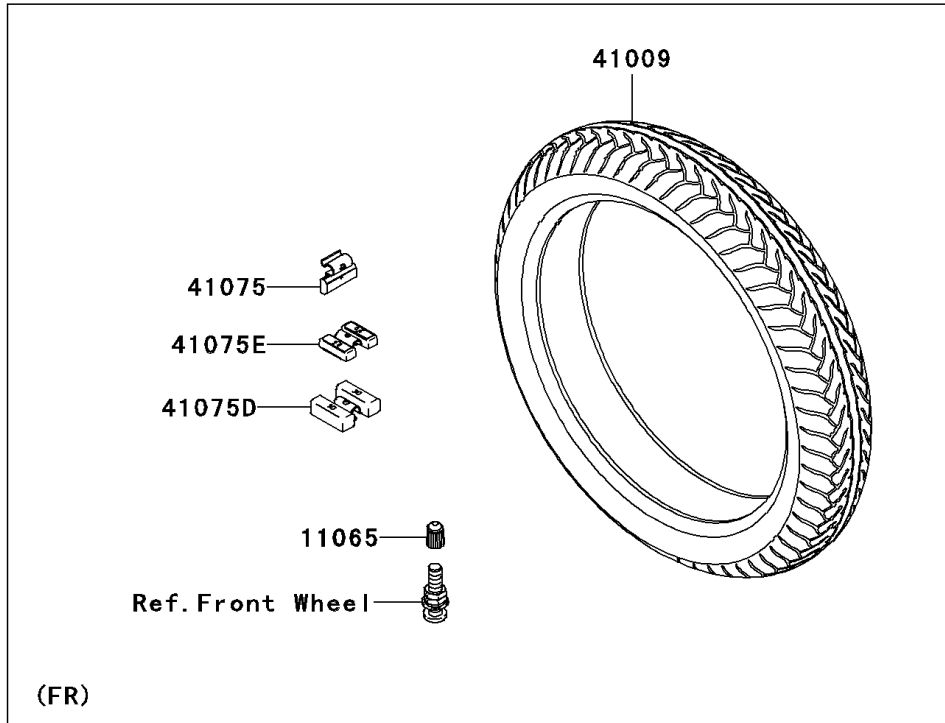

2011 VULCAN® 900 CUSTOM PARTS DIAGRAM

Tires

F2210

2011 VULCAN® 900 CUSTOM PARTS LIST

Tires

ITEM NAME	PART NUMBER	QUANTITY
CAP (Ref # 11065)	11065-1112	2
TIRE,FR,80/90-21 48H,D404FJ(D) (Ref # 41009)	41009-0155	1
TIRE,RR,180/70-15 76H,D404(D) (Ref # 41009A)	41009-0156	1
BALANCER-WHEEL,10G,SILVER (Ref # 41075)	41075-0007	AR
BALANCER-WHEEL,10G,SILVER (Ref # 41075A)	41075-0014	AR
BALANCER-WHEEL,20G,SILVER (Ref # 41075B)	41075-0015	AR
BALANCER-WHEEL,30G,SILVER (Ref # 41075C)	41075-0016	AR
BALANCER-WHEEL,30G,SILVER (Ref # 41075D)	41075-0017	AR
BALANCER-WHEEL,20G,SILVER (Ref # 41075E)	41075-0018	AR