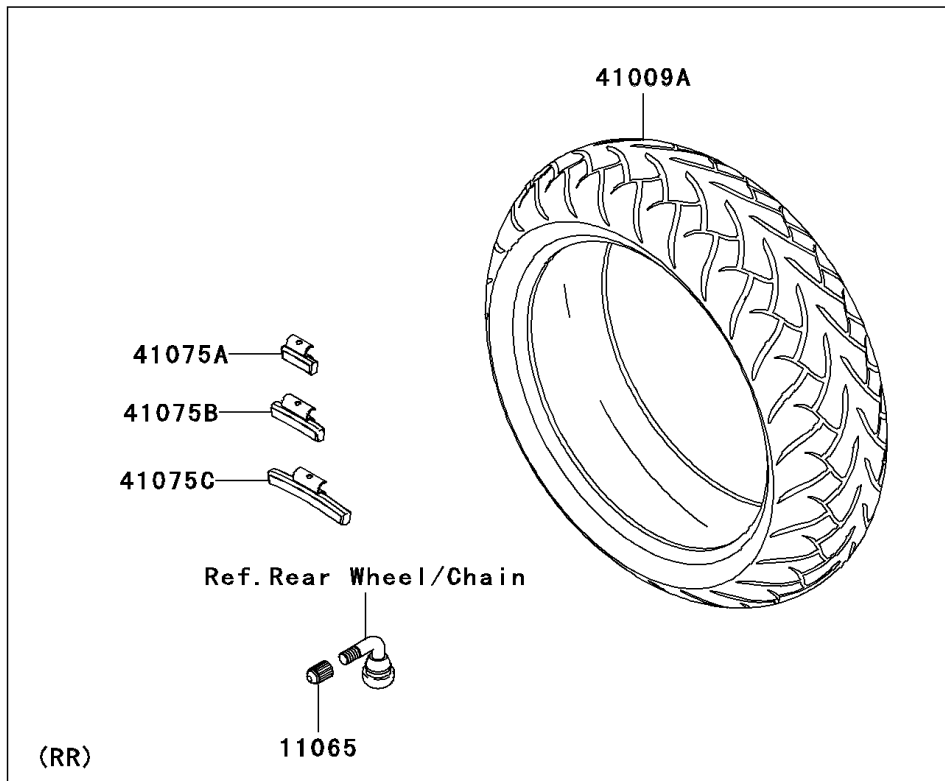

2011 VULCAN® 900 CUSTOM PARTS DIAGRAM

Tires

F2210

2011 VULCAN® 900 CUSTOM PARTS LIST

Tires

ITEM NAME	PART NUMBER	QUANTITY
CAP (Ref # 11065)	11065-1112	2
TIRE,FR,80/90-21 48H,D404FJ(D) (Ref # 41009)	41009-0155	1
TIRE,RR,180/70-15 76H,D404(D) (Ref # 41009A)	41009-0156	1
BALANCER-WHEEL,10G,SILVER (Ref # 41075)	41075-0007	AR
BALANCER-WHEEL,10G,SILVER (Ref # 41075A)	41075-0014	AR
BALANCER-WHEEL,20G,SILVER (Ref # 41075B)	41075-0015	AR
BALANCER-WHEEL,30G,SILVER (Ref # 41075C)	41075-0016	AR
BALANCER-WHEEL,30G,SILVER (Ref # 41075D)	41075-0017	AR
BALANCER-WHEEL,20G,SILVER (Ref # 41075E)	41075-0018	AR