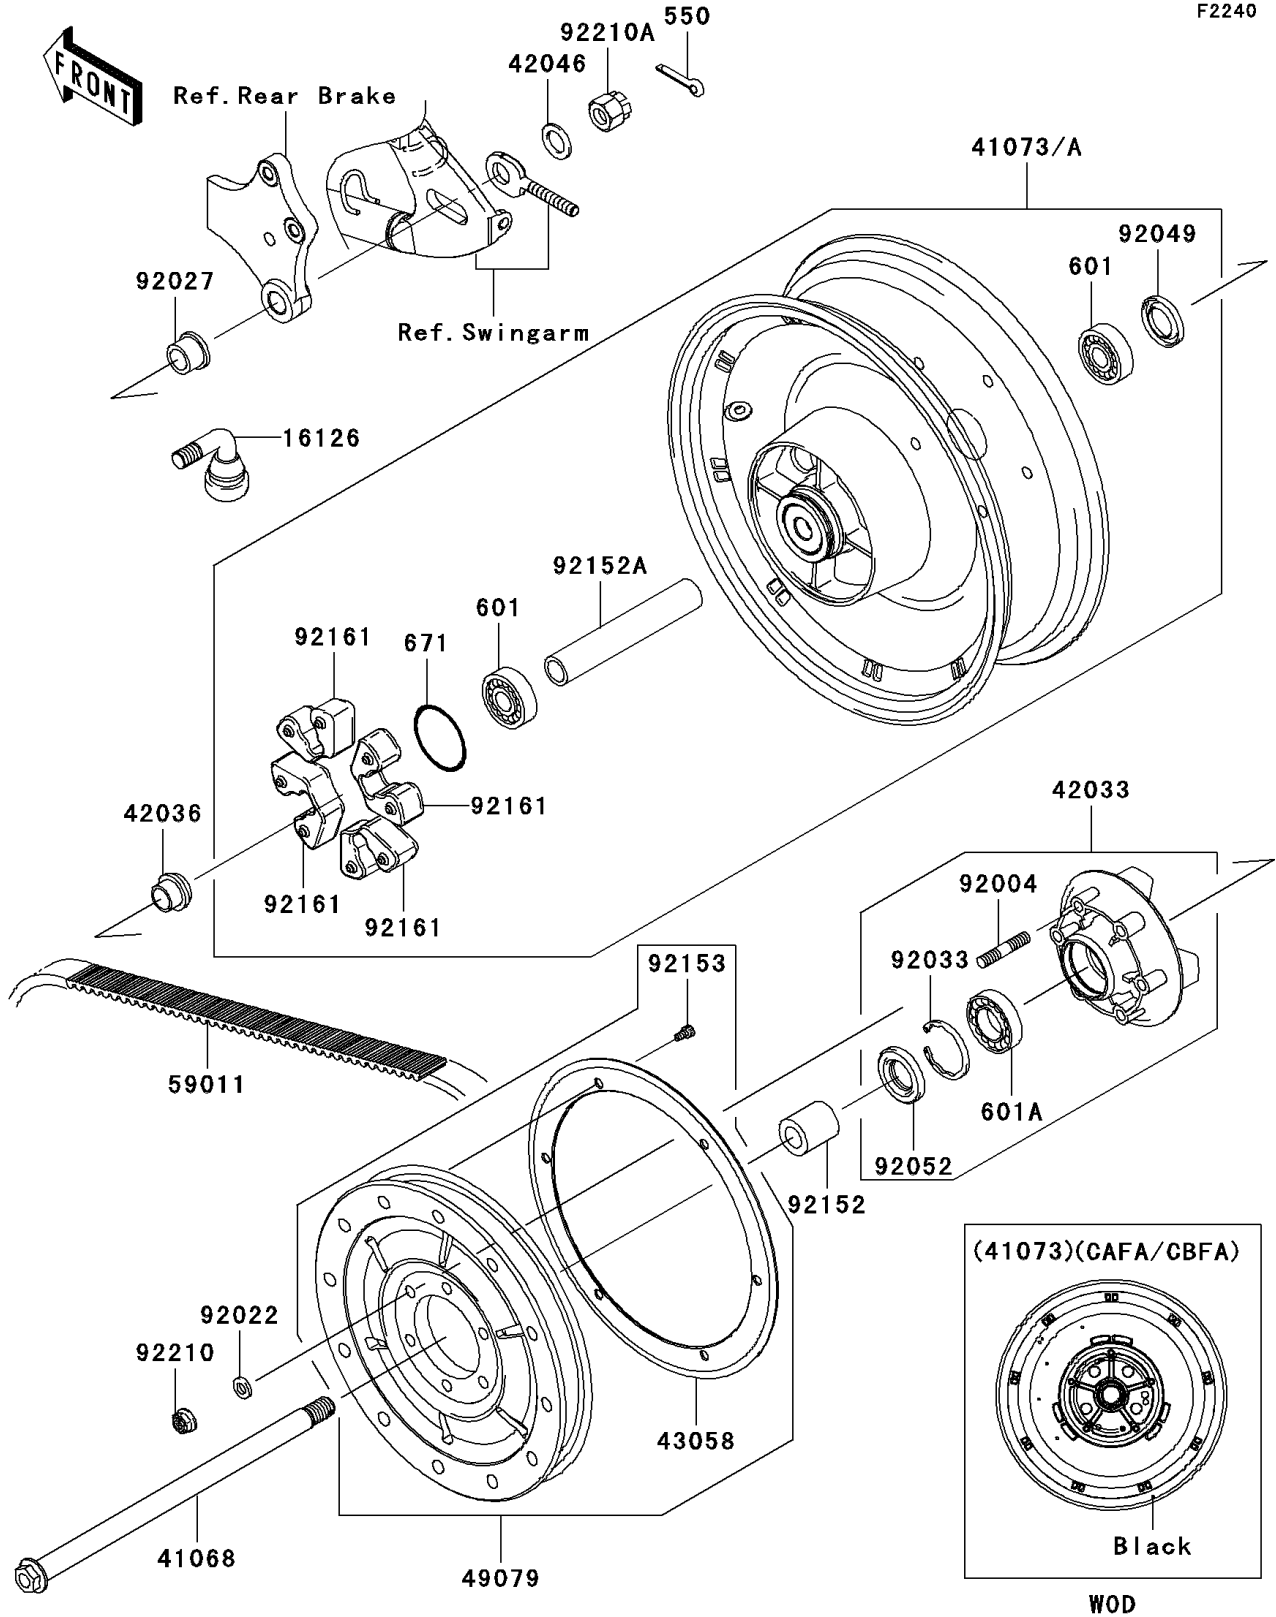

2011 VULCAN® 900 CUSTOM PARTS DIAGRAM

Rear Wheel/Chain

F2240

2011 VULCAN® 900 CUSTOM PARTS LIST

Rear Wheel/Chain

ITEM NAME	PART NUMBER	QUANTITY
PIN-COTTER,4.0X35 (Ref # 550)	550AA4035	1
BEARING-BALL,6204UUC3 (Ref # 601)	601B6204UU	2
BEARING-BALL (Ref # 601A)	601B6205UU	1
O RING,60MM (Ref # 671)	671B2560	1
VALVE,TIRE (Ref # 16126)	16126-0036	1
AXLE,RR (Ref # 41068)	41068-0057	1
WHEEL-ASSY,RR,P.SILVER (Ref # 41073A)	41073-0083-496	1
COUPLING-ASSY,RR HUB (Ref # 42033)	42033-0022	1
SLEEVE,RR HUB,L=23 (Ref # 42036)	42036-1251	1
WASHER,21X33X2.6 (Ref # 42046)	42046-003	1
RING,REAR PULLEY (Ref # 43058)	43058-0011	1
PULLEY-BELT (Ref # 49079)	49079-0011	1
BELT,DRIVE,153T (Ref # 59011)	59011-0013	1
STUD,10X35 (Ref # 92004)	92004-0016	6
WASHER,10.5X19X3.2 (Ref # 92022)	92022-1820	6
COLLAR,RR AXLE,L=21.5 (Ref # 92027)	92027-1902	1
RING-SNAP,52MM (Ref # 92033)	92033-1043	1
SEAL-OIL,BJN28475 (Ref # 92049)	92049-1056	1
SEAL-OIL,TWC35527 (Ref # 92052)	92052-006	1
COLLAR,RR AXLE,LH,L=38.6 (Ref # 92152)	92152-0350	1
COLLAR,REAR BRAKE DRUM,L=166.4 (Ref # 92152A)	92152-0351	1
BOLT,SOCKET,6X12 (Ref # 92153)	92153-1525	6
DAMPER,SHOCK,RR HUB (Ref # 92161)	92161-0466	4
NUT,LOCK,FLANGED,10MM (Ref # 92210)	92210-0276	6
NUT,CASTLE,18MM (Ref # 92210A)	92210-1134	1