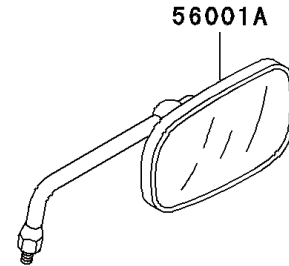

2011 VULCAN® 900 CUSTOM PARTS DIAGRAM

Handlebar

F2310

2011 VULCAN® 900 CUSTOM PARTS LIST

Handlebar

ITEM NAME	PART NUMBER	QUANTITY
SCREW-PAN-CROSS,5X25 (Ref # 220)	220R0525	4
HOLDER,CLUTCH LEVER (Ref # 13280)	13280-1101	1
SWITCH,CLUTCH (Ref # 27010)	27010-1268	1
HANDLE (Ref # 46003)	46003-0115	1
GRIP-ASSY,THROTTLE (Ref # 46019)	46019-1123	1
SCREW,CABLE ADJUST,8MM (Ref # 46055)	46055-003	1
NUT,CABLE ADJUST LOCK,8MM (Ref # 46056)	46056-005	1
GRIP,LH (Ref # 46075)	46075-1212	1
LEVER-ASSY-GRIP,CLUTCH (Ref # 46076A)	46076-0075	1
HOUSING-ASSY-CONTROL,LH (Ref # 46091B)	46091-0230	1
HOUSING-ASSY-CONTROL,RH (Ref # 46091C)	46091-0232	1
LEVER-GRIP,CLUCTH (Ref # 46092)	46092-1204	1
MIRROR-ASSY,LH (Ref # 56001)	56001-0088	1
MIRROR-ASSY,RH (Ref # 56001A)	56001-0104	1
NUT,LOCK,6MM,BLACK (Ref # 92015)	92015-1191	1
CLAMP,SPEED,L=58 (Ref # 92037)	92037-1163	2
COLLAR (Ref # 92143)	92143-1351	1
BOLT,LEVER SET (Ref # 92153)	92153-0716	1
BOLT,6X20 (Ref # 92153A)	92153-0721	1
SCREW,3X20 (Ref # 92172)	92172-0164	1
NUT,LOCK,FLANGED,10MM (Ref # 92210A)	92210-1139	2