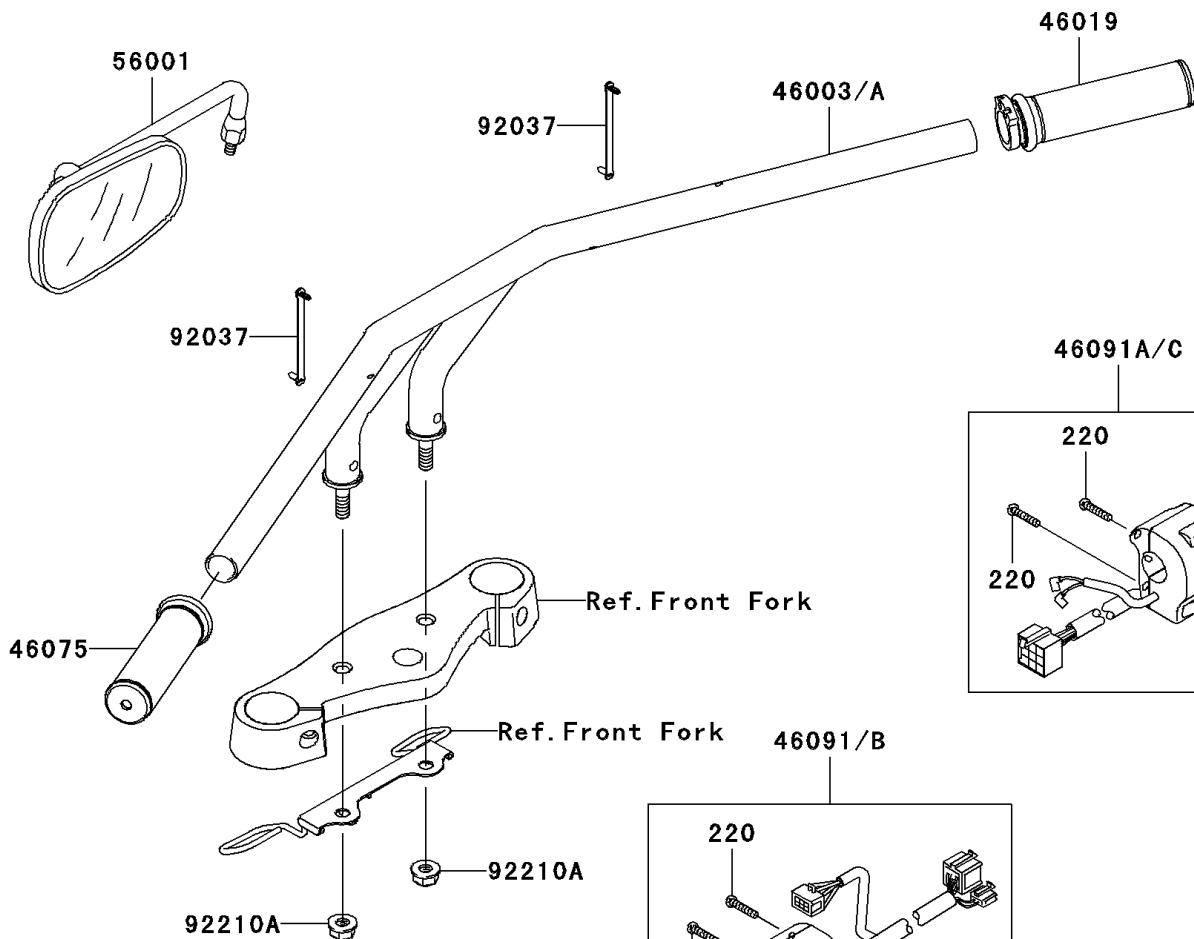

2011 VULCAN® 900 CUSTOM PARTS DIAGRAM

Handlebar

F2310

2011 VULCAN® 900 CUSTOM PARTS LIST

Handlebar

ITEM NAME	PART NUMBER	QUANTITY
SCREW-PAN-CROSS,5X25 (Ref # 220)	220R0525	4
HOLDER,CLUTCH LEVER (Ref # 13280)	13280-1101	1
SWITCH,CLUTCH (Ref # 27010)	27010-1268	1
HANDLE (Ref # 46003)	46003-0115	1
GRIP-ASSY,THROTTLE (Ref # 46019)	46019-1123	1
SCREW,CABLE ADJUST,8MM (Ref # 46055)	46055-003	1
NUT,CABLE ADJUST LOCK,8MM (Ref # 46056)	46056-005	1
GRIP,LH (Ref # 46075)	46075-1212	1
LEVER-ASSY-GRIP,CLUTCH (Ref # 46076A)	46076-0075	1
HOUSING-ASSY-CONTROL,LH (Ref # 46091B)	46091-0230	1
HOUSING-ASSY-CONTROL,RH (Ref # 46091C)	46091-0232	1
LEVER-GRIP,CLUCTH (Ref # 46092)	46092-1204	1
MIRROR-ASSY,LH (Ref # 56001)	56001-0088	1
MIRROR-ASSY,RH (Ref # 56001A)	56001-0104	1
NUT,LOCK,6MM,BLACK (Ref # 92015)	92015-1191	1
CLAMP,SPEED,L=58 (Ref # 92037)	92037-1163	2
COLLAR (Ref # 92143)	92143-1351	1
BOLT,LEVER SET (Ref # 92153)	92153-0716	1
BOLT,6X20 (Ref # 92153A)	92153-0721	1
SCREW,3X20 (Ref # 92172)	92172-0164	1
NUT,LOCK,FLANGED,10MM (Ref # 92210A)	92210-1139	2