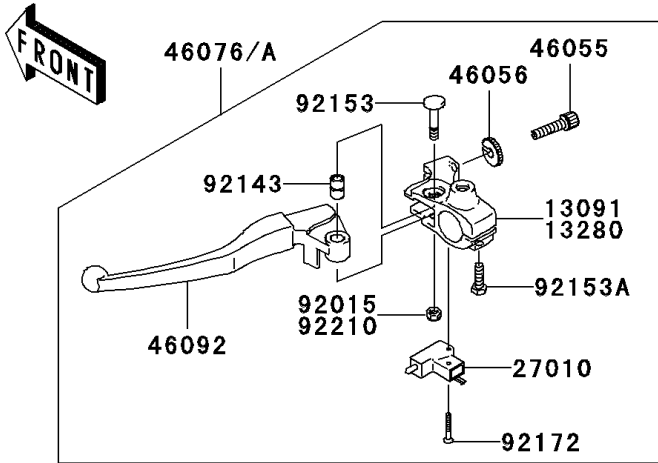

2011 VULCAN® 900 CUSTOM PARTS DIAGRAM

Handlebar

F2310

2011 VULCAN® 900 CUSTOM PARTS LIST

Handlebar

ITEM NAME	PART NUMBER	QUANTITY
SCREW-PAN-CROSS,5X25 (Ref # 220)	220R0525	4
HOLDER,CLUTCH LEVER (Ref # 13280)	13280-1101	1
SWITCH,CLUTCH (Ref # 27010)	27010-1268	1
HANDLE (Ref # 46003)	46003-0115	1
GRIP-ASSY,THROTTLE (Ref # 46019)	46019-1123	1
SCREW,CABLE ADJUST,8MM (Ref # 46055)	46055-003	1
NUT,CABLE ADJUST LOCK,8MM (Ref # 46056)	46056-005	1
GRIP,LH (Ref # 46075)	46075-1212	1
LEVER-ASSY-GRIP,CLUTCH (Ref # 46076A)	46076-0075	1
HOUSING-ASSY-CONTROL,LH (Ref # 46091B)	46091-0230	1
HOUSING-ASSY-CONTROL,RH (Ref # 46091C)	46091-0232	1
LEVER-GRIP,CLUCTH (Ref # 46092)	46092-1204	1
MIRROR-ASSY,LH (Ref # 56001)	56001-0088	1
MIRROR-ASSY,RH (Ref # 56001A)	56001-0104	1
NUT,LOCK,6MM,BLACK (Ref # 92015)	92015-1191	1
CLAMP,SPEED,L=58 (Ref # 92037)	92037-1163	2
COLLAR (Ref # 92143)	92143-1351	1
BOLT,LEVER SET (Ref # 92153)	92153-0716	1
BOLT,6X20 (Ref # 92153A)	92153-0721	1
SCREW,3X20 (Ref # 92172)	92172-0164	1
NUT,LOCK,FLANGED,10MM (Ref # 92210A)	92210-1139	2