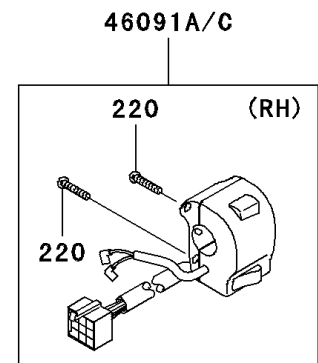

2011 VULCAN® 900 CUSTOM PARTS DIAGRAM

Handlebar

F2310

2011 VULCAN® 900 CUSTOM PARTS LIST

Handlebar

ITEM NAME	PART NUMBER	QUANTITY
SCREW-PAN-CROSS,5X25 (Ref # 220)	220R0525	4
HOLDER,CLUTCH LEVER (Ref # 13280)	13280-1101	1
SWITCH,CLUTCH (Ref # 27010)	27010-1268	1
HANDLE (Ref # 46003)	46003-0115	1
GRIP-ASSY,THROTTLE (Ref # 46019)	46019-1123	1
SCREW,CABLE ADJUST,8MM (Ref # 46055)	46055-003	1
NUT,CABLE ADJUST LOCK,8MM (Ref # 46056)	46056-005	1
GRIP,LH (Ref # 46075)	46075-1212	1
LEVER-ASSY-GRIP,CLUTCH (Ref # 46076A)	46076-0075	1
HOUSING-ASSY-CONTROL,LH (Ref # 46091B)	46091-0230	1
HOUSING-ASSY-CONTROL,RH (Ref # 46091C)	46091-0232	1
LEVER-GRIP,CLUCTH (Ref # 46092)	46092-1204	1
MIRROR-ASSY,LH (Ref # 56001)	56001-0088	1
MIRROR-ASSY,RH (Ref # 56001A)	56001-0104	1
NUT,LOCK,6MM,BLACK (Ref # 92015)	92015-1191	1
CLAMP,SPEED,L=58 (Ref # 92037)	92037-1163	2
COLLAR (Ref # 92143)	92143-1351	1
BOLT,LEVER SET (Ref # 92153)	92153-0716	1
BOLT,6X20 (Ref # 92153A)	92153-0721	1
SCREW,3X20 (Ref # 92172)	92172-0164	1
NUT,LOCK,FLANGED,10MM (Ref # 92210A)	92210-1139	2