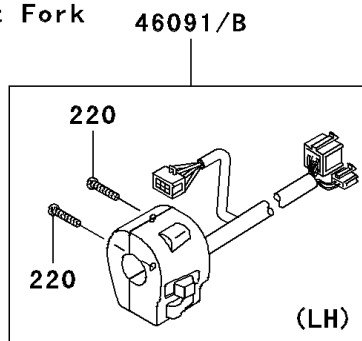

2011 VULCAN® 900 CUSTOM PARTS DIAGRAM

Handlebar

F2310

2011 VULCAN® 900 CUSTOM PARTS LIST

Handlebar

ITEM NAME	PART NUMBER	QUANTITY
SCREW-PAN-CROSS,5X25 (Ref # 220)	220R0525	4
HOLDER,CLUTCH LEVER (Ref # 13280)	13280-1101	1
SWITCH,CLUTCH (Ref # 27010)	27010-1268	1
HANDLE (Ref # 46003)	46003-0115	1
GRIP-ASSY,THROTTLE (Ref # 46019)	46019-1123	1
SCREW,CABLE ADJUST,8MM (Ref # 46055)	46055-003	1
NUT,CABLE ADJUST LOCK,8MM (Ref # 46056)	46056-005	1
GRIP,LH (Ref # 46075)	46075-1212	1
LEVER-ASSY-GRIP,CLUTCH (Ref # 46076A)	46076-0075	1
HOUSING-ASSY-CONTROL,LH (Ref # 46091B)	46091-0230	1
HOUSING-ASSY-CONTROL,RH (Ref # 46091C)	46091-0232	1
LEVER-GRIP,CLUCTH (Ref # 46092)	46092-1204	1
MIRROR-ASSY,LH (Ref # 56001)	56001-0088	1
MIRROR-ASSY,RH (Ref # 56001A)	56001-0104	1
NUT,LOCK,6MM,BLACK (Ref # 92015)	92015-1191	1
CLAMP,SPEED,L=58 (Ref # 92037)	92037-1163	2
COLLAR (Ref # 92143)	92143-1351	1
BOLT,LEVER SET (Ref # 92153)	92153-0716	1
BOLT,6X20 (Ref # 92153A)	92153-0721	1
SCREW,3X20 (Ref # 92172)	92172-0164	1
NUT,LOCK,FLANGED,10MM (Ref # 92210A)	92210-1139	2