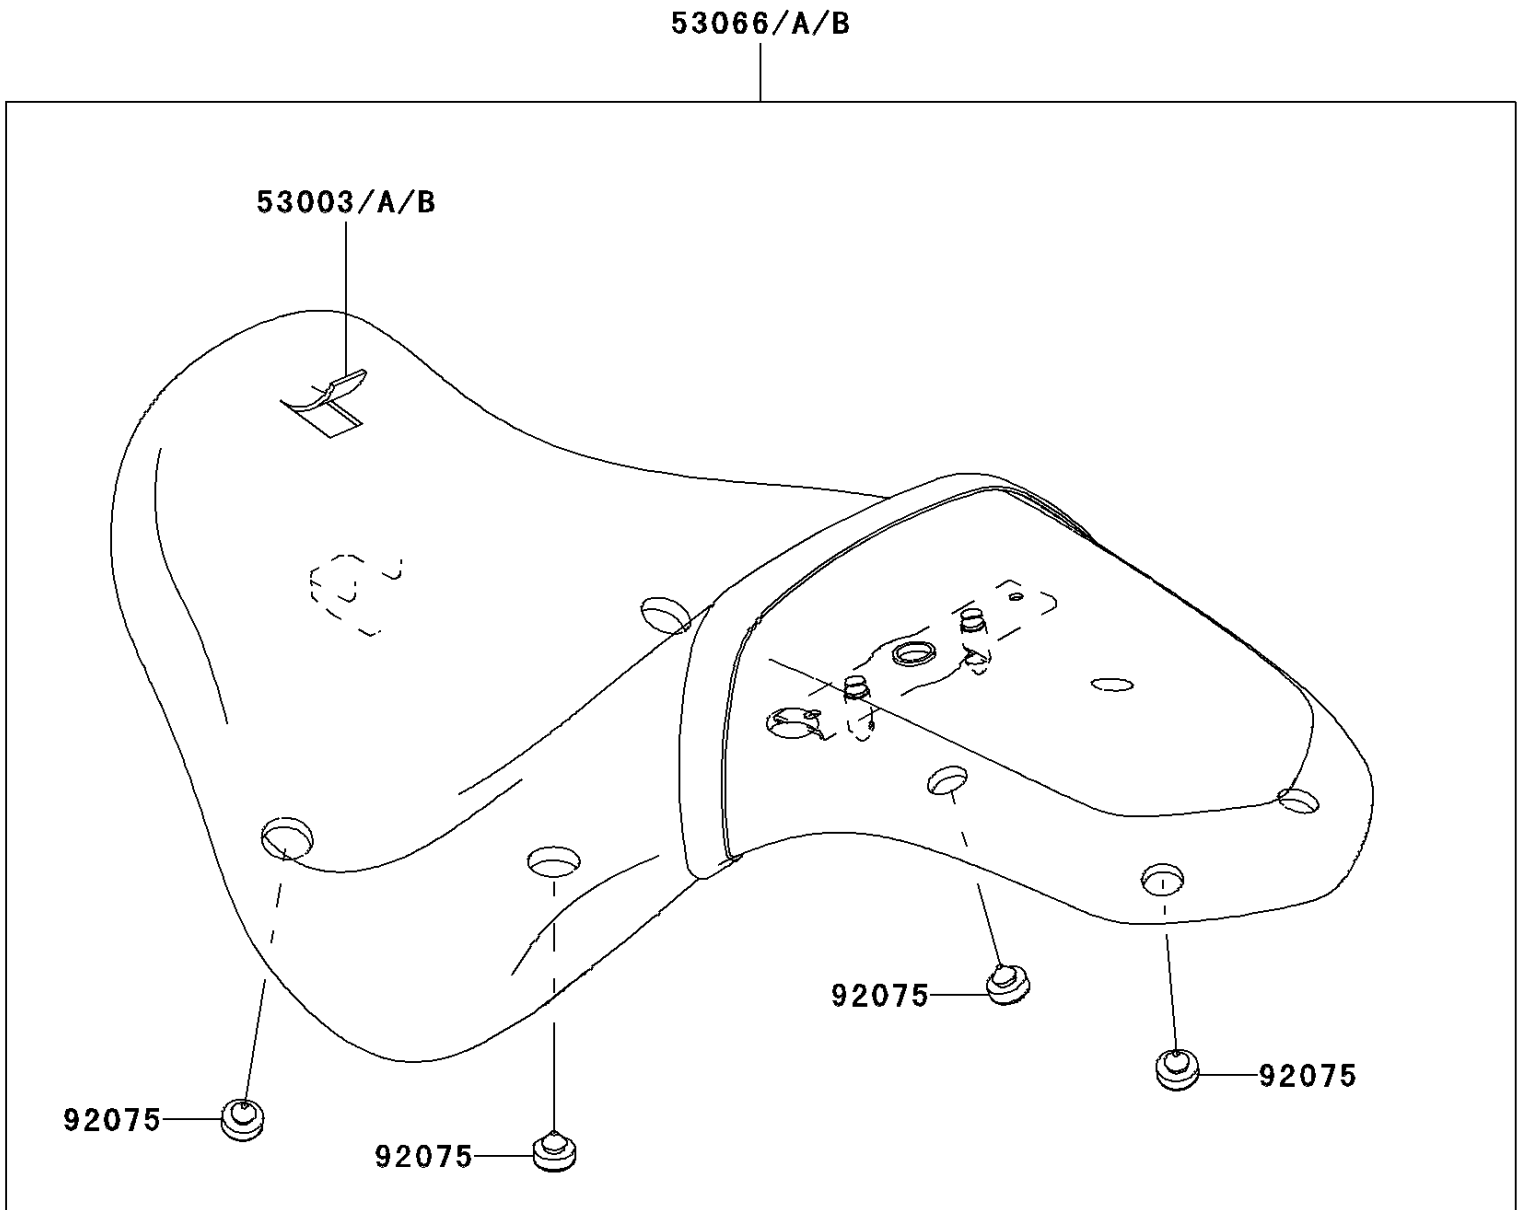

2011 VULCAN® 900 CUSTOM PARTS DIAGRAM

Seat

F2510

2011 VULCAN® 900 CUSTOM PARTS LIST

Seat

ITEM NAME	PART NUMBER	QUANTITY
LEATHER,SEAT,BLACK (Ref # 53003)	53003-0173-MA	1
SEAT-ASSY,DUAL,W/BAND,BLACK (Ref # 53066)	53066-0254-MA	1
DAMPER (Ref # 92075)	92075-1927	8