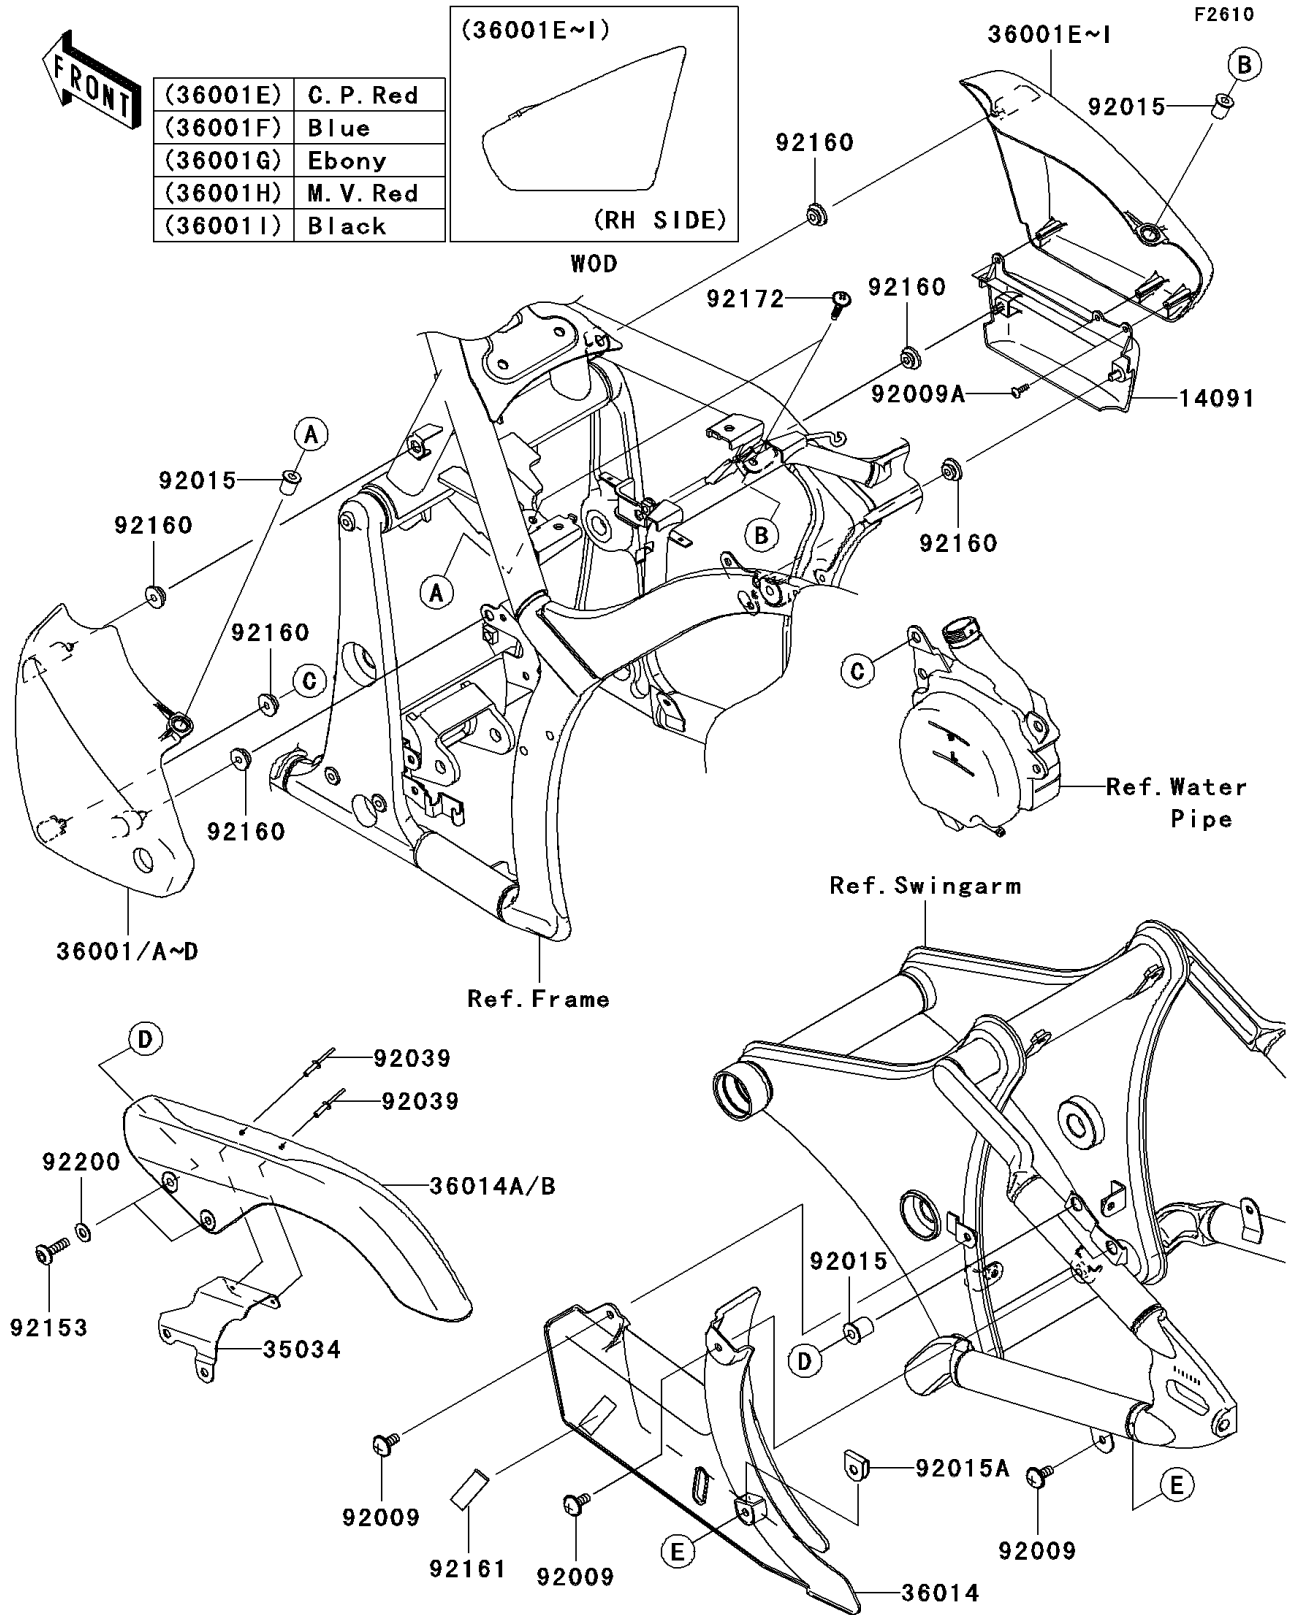

# 2011 VULCAN® 900 CUSTOM PARTS DIAGRAM

## Side Covers/Chain Cover

## 2011 VULCAN® 900 CUSTOM PARTS LIST

### Side Covers/Chain Cover

ITEM NAME	PART NUMBER	QUANTITY
COVER,SIDE COVER,RH (Ref # 14091)	14091-0641	1
REINFORCE (Ref # 35034)	35034-0082	1
COVER-SIDE,LH,M.V.RED (Ref # 36001C)	36001-0081-32R	1
COVER-SIDE,RH,M.V.RED (Ref # 36001H)	36001-0082-32R	1
CASE-CHAIN,LWR (Ref # 36014)	36014-0031	1
CASE-CHAIN,UPP (Ref # 36014A)	36014-0032	1
SCREW,6X14 (Ref # 92009)	92009-1662	3
SCREW,TAPPING,4X14 (Ref # 92009A)	92009-1792	3
NUT (Ref # 92015)	92015-1700	4
NUT,CLIP,6MM (Ref # 92015A)	92015-1904	1
RIVET (Ref # 92039)	92039-1251	2
BOLT,SOCKET,6X22 (Ref # 92153)	92153-1356	2
DAMPER (Ref # 92160)	92160-1613	6
DAMPER (Ref # 92161)	92161-0124	1
SCREW,6X26 (Ref # 92172)	92172-0137	2
WASHER,6.5X14X1 (Ref # 92200)	92200-1388	2