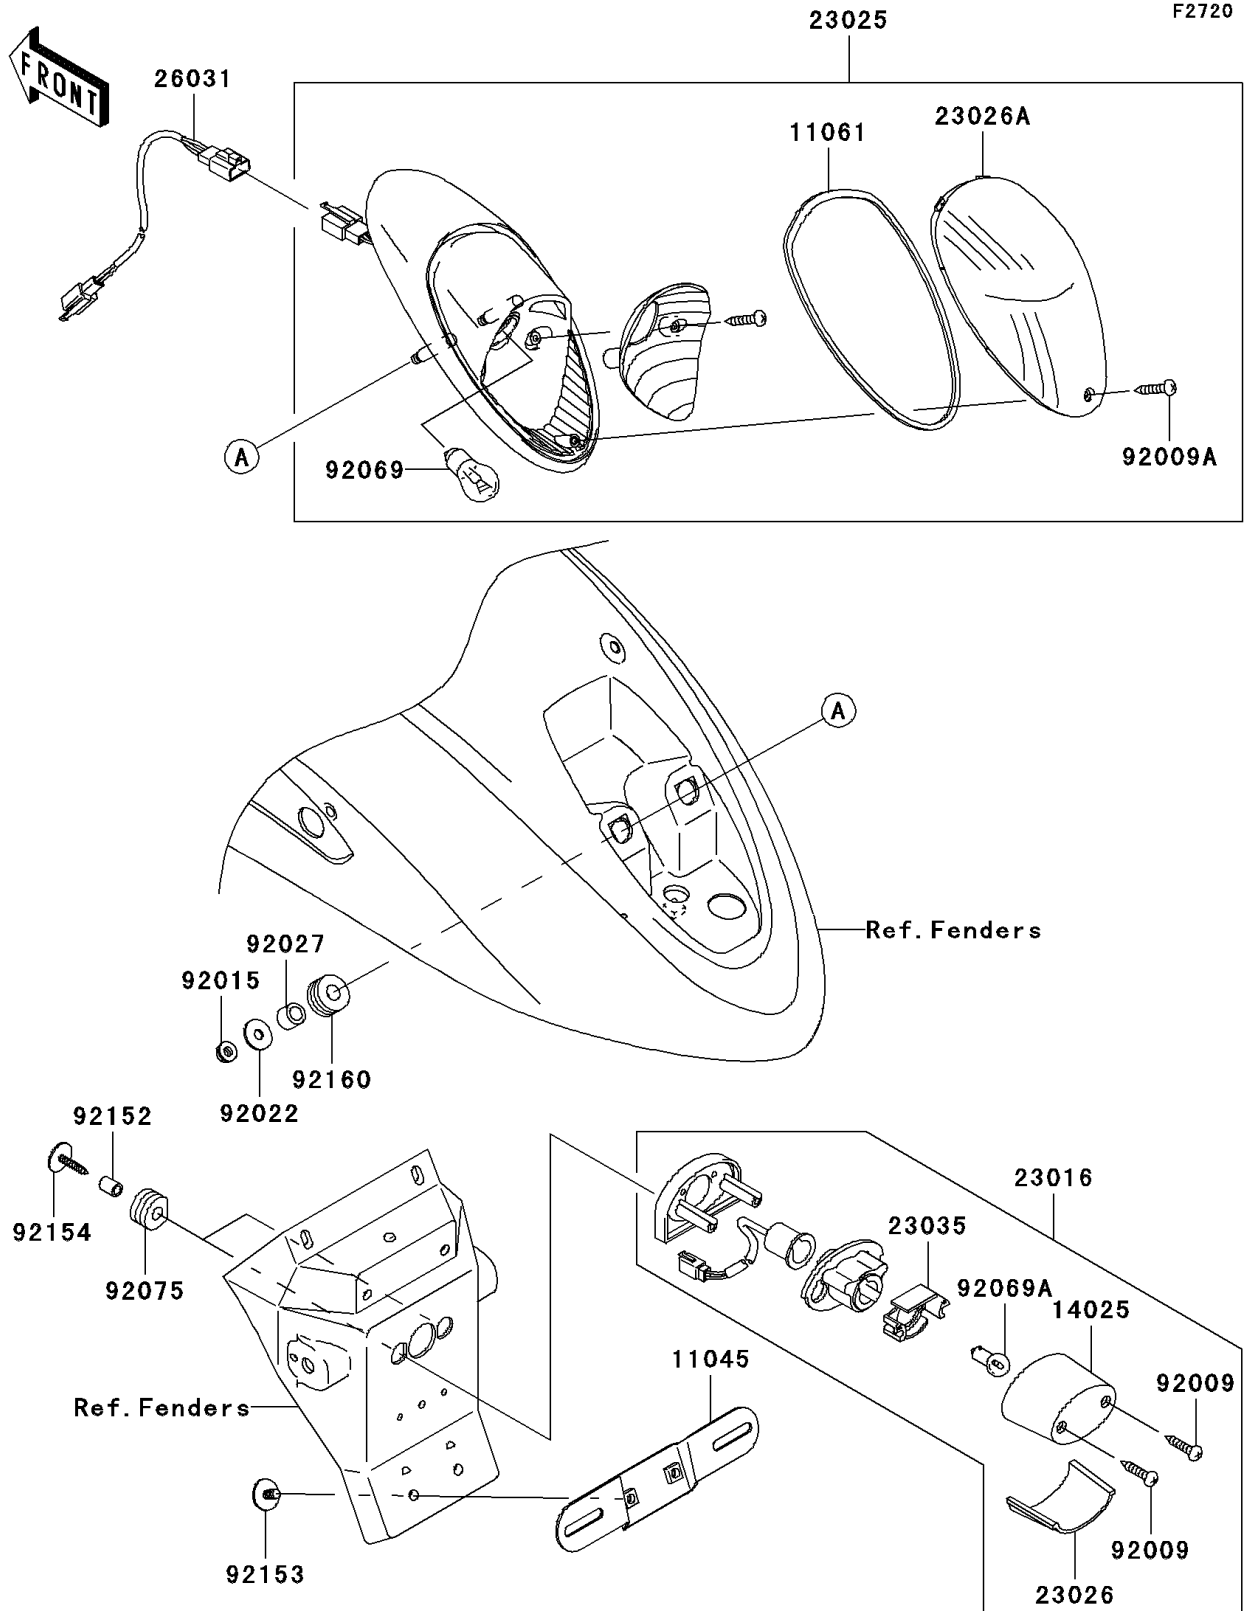

2011 VULCAN® 900 CUSTOM PARTS DIAGRAM

Taillight(s)

2011 VULCAN® 900 CUSTOM PARTS LIST

Taillight(s)

ITEM NAME	PART NUMBER	QUANTITY
BRACKET,LICENSE (Ref # 11045)	11045-1387	1
GASKET,TAIL LAMP LENS (Ref # 11061)	11061-1089	1
COVER,LICENSE LAMP (Ref # 14025)	14025-1725	1
LAMP-ASSY,LICENSE (Ref # 23016)	23016-0010	1
LAMP-TAIL (Ref # 23025)	23025-0032	1
LENS,LICENSE LAMP (Ref # 23026)	23026-1064	1
LENS,TAIL LAMP (Ref # 23026A)	23026-1246	1
REFLECTOR-LAMP,LICENSE (Ref # 23035)	23035-1066	1
HARNESS,TAIL LAMP (Ref # 26031)	26031-0501	1
SCREW,TAPPING,4X20 (Ref # 92009)	92009-1378	2
SCREW,TAPPING,4X16 (Ref # 92009A)	92009-1966	1
NUT,FLANGED,6MM (Ref # 92015)	92015-1367	2
WASHER,6.5X20X1.6 (Ref # 92022)	92022-1557	2
COLLAR,6.8X10X12 (Ref # 92027)	92027-162	2
BULB,12V 21/5W (Ref # 92069)	92069-063	1
BULB,12V 5W (Ref # 92069A)	92069-1055	1
DAMPER (Ref # 92075)	92075-1870	2
COLLAR,6X9X11.5 (Ref # 92152)	92152-0372	2
BOLT,6X16 (Ref # 92153)	92153-0684	2
BOLT,TAPPING,WASHER,5X25 (Ref # 92154)	92154-0261	2
DAMPER (Ref # 92160)	92160-1162	2