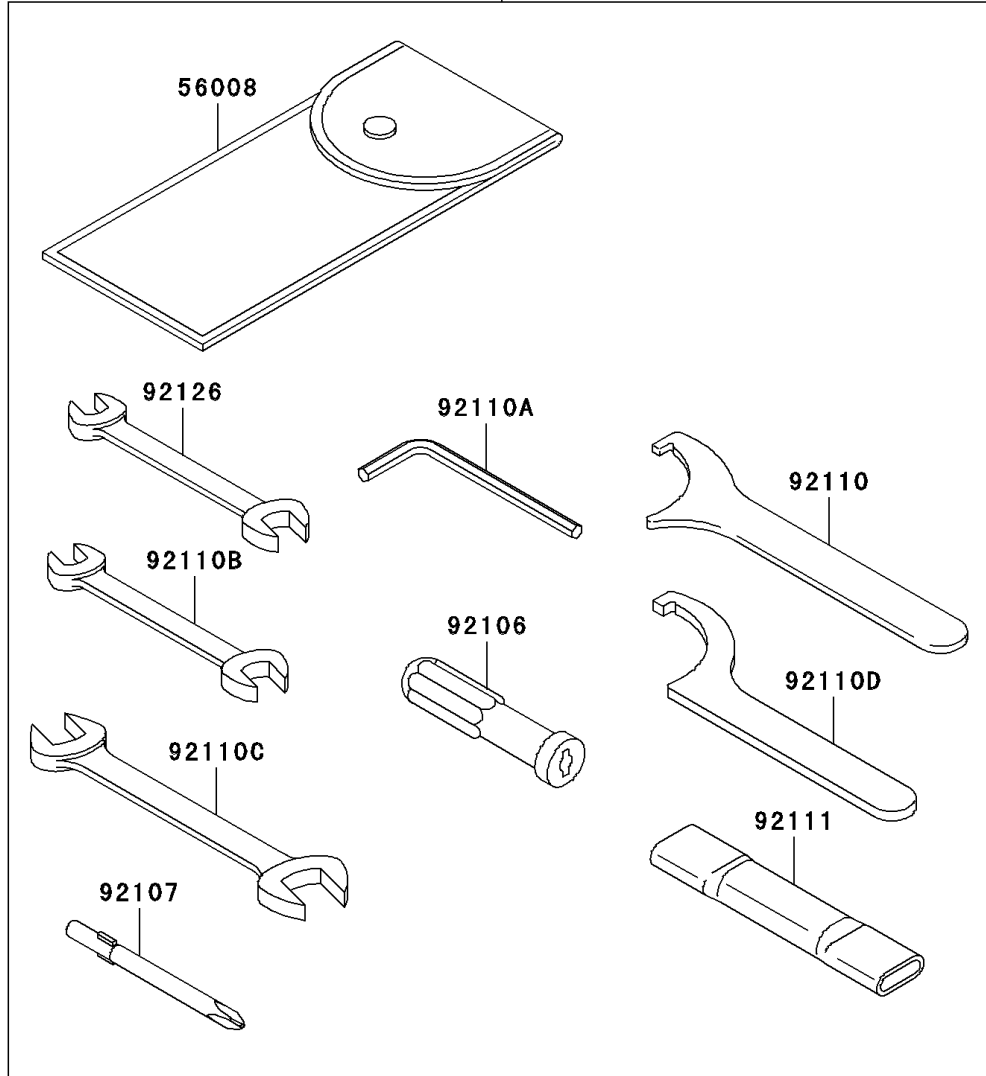

2011 VULCAN® 900 CUSTOM PARTS DIAGRAM

Owner's Tools

F2810

56007

2011 VULCAN® 900 CUSTOM PARTS LIST

Owner's Tools

ITEM NAME	PART NUMBER	QUANTITY
TOOL-KIT (Ref # 56007)	56007-0095	1
BAG,TOOL (Ref # 56008)	56008-1075	1
GASKET-LIQUID,TB1211,WHITE (Ref # 56019)	56019-120	1
GASKET-LIQUID,TB1211F,CLEAR (Ref # 92104)	92104-0004	1
GASKET-LIQUID,TB1216B,BLACK (Ref # 92104A)	92104-1064	1
GRIP-SCREW DRIVER (Ref # 92106)	92106-1001	1
TOOL-DRIVER,#3PHILLIPS (Ref # 92107)	92107-005	1
TOOL-WRENCH,HOOK (Ref # 92110)	92110-0018	1
TOOL-WRENCH,ALLEN,5MM (Ref # 92110A)	92110-1015	1
TOOL-WRENCH,OPEN END,10X12 (Ref # 92110B)	92110-1152	1
TOOL-WRENCH,OPEN END,14X17 (Ref # 92110C)	92110-1153	1
TOOL-WRENCH,HOOK (Ref # 92110D)	92110-1173	1
TOOL-BAR,BOX END WRENCH (Ref # 92111)	92111-0002	1
TOOL-WRENCH,OPEN END,8X10 (Ref # 92126)	92126-004	1