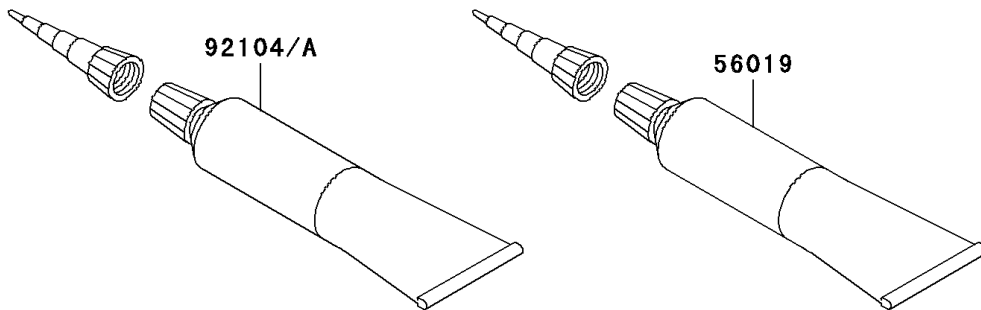

2011 VULCAN® 900 CUSTOM PARTS DIAGRAM

Owner's Tools

F2810

56007

2011 VULCAN® 900 CUSTOM PARTS LIST

Owner's Tools

ITEM NAME	PART NUMBER	QUANTITY
TOOL-KIT (Ref # 56007)	56007-0095	1
BAG,TOOL (Ref # 56008)	56008-1075	1
GASKET-LIQUID,TB1211,WHITE (Ref # 56019)	56019-120	1
GASKET-LIQUID,TB1211F,CLEAR (Ref # 92104)	92104-0004	1
GASKET-LIQUID,TB1216B,BLACK (Ref # 92104A)	92104-1064	1
GRIP-SCREW DRIVER (Ref # 92106)	92106-1001	1
TOOL-DRIVER,#3PHILLIPS (Ref # 92107)	92107-005	1
TOOL-WRENCH,HOOK (Ref # 92110)	92110-0018	1
TOOL-WRENCH,ALLEN,5MM (Ref # 92110A)	92110-1015	1
TOOL-WRENCH,OPEN END,10X12 (Ref # 92110B)	92110-1152	1
TOOL-WRENCH,OPEN END,14X17 (Ref # 92110C)	92110-1153	1
TOOL-WRENCH,HOOK (Ref # 92110D)	92110-1173	1
TOOL-BAR,BOX END WRENCH (Ref # 92111)	92111-0002	1
TOOL-WRENCH,OPEN END,8X10 (Ref # 92126)	92126-004	1