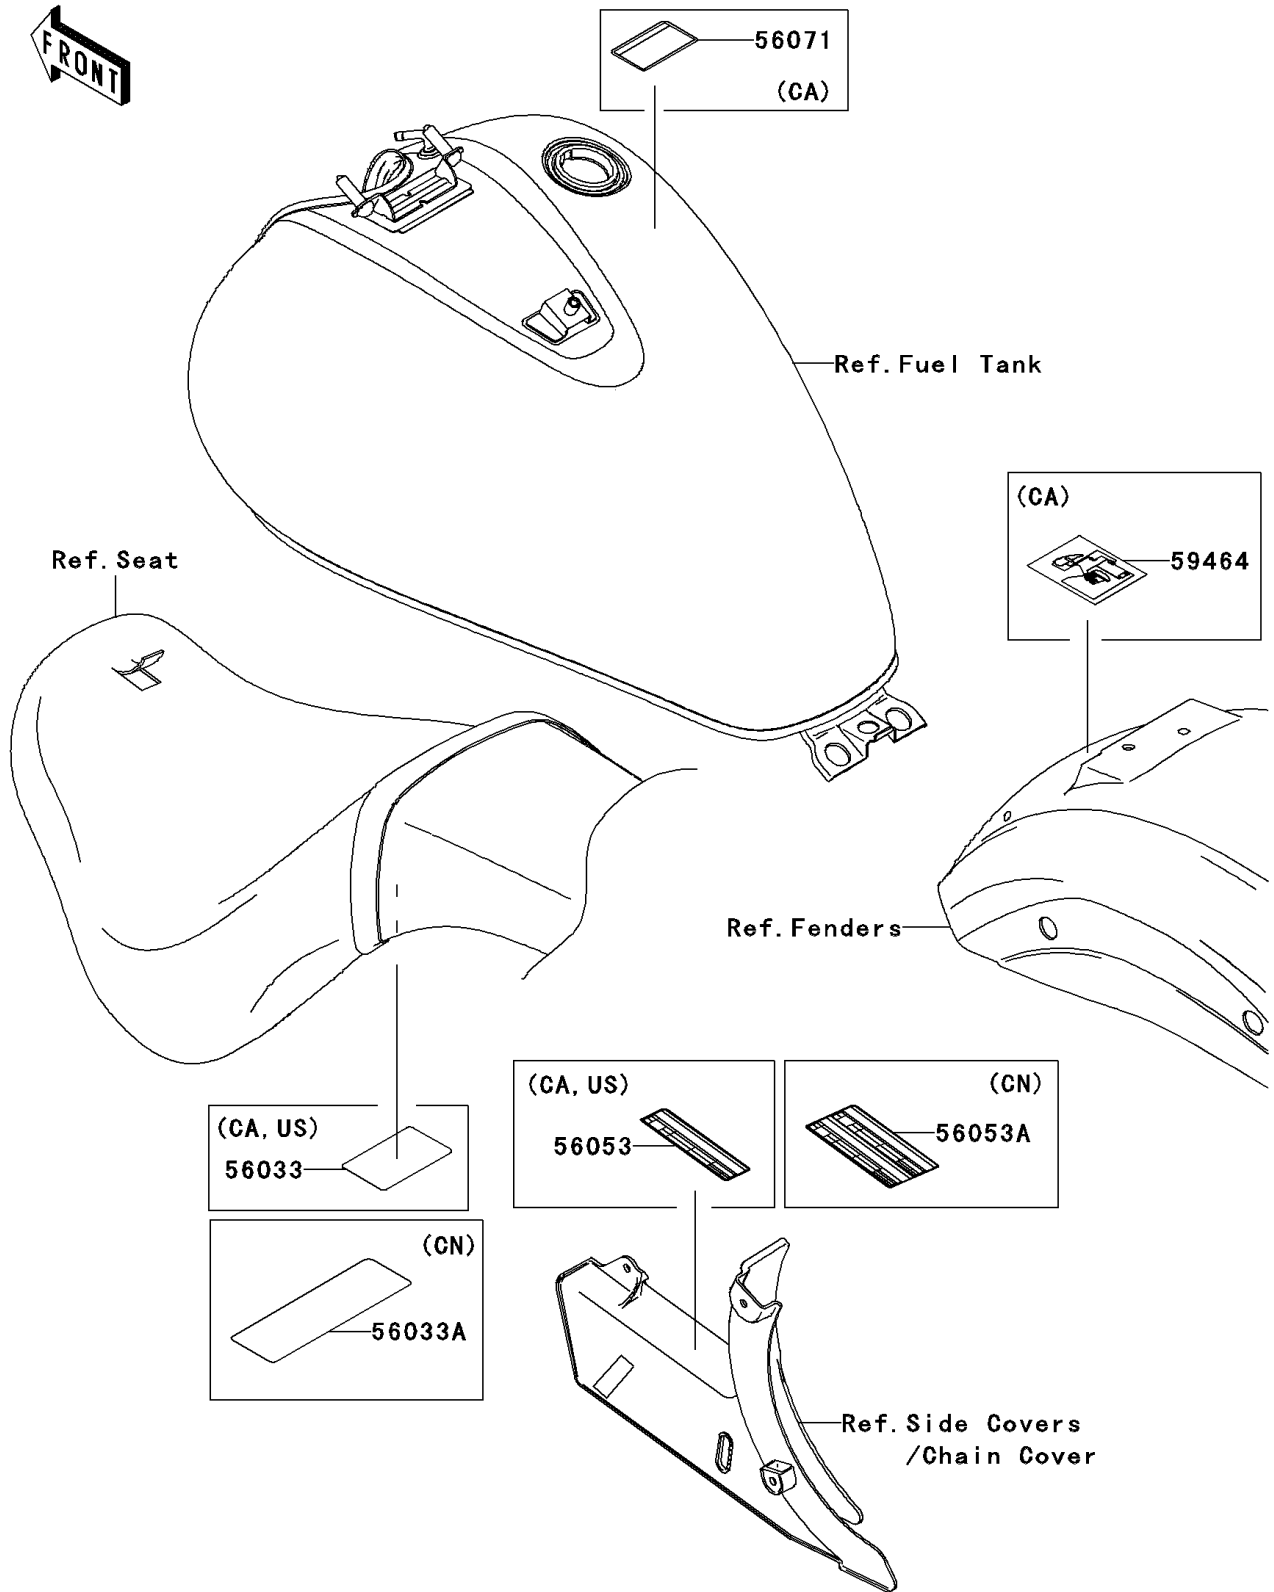

2011 VULCAN® 900 CUSTOM PARTS DIAGRAM

Labels

F2860

2011 VULCAN® 900 CUSTOM PARTS LIST

Labels

ITEM NAME	PART NUMBER	QUANTITY
LABEL-MANUAL,DAILY SAFETY (Ref # 56033)	56033-0179	1
LABEL-MANUAL,DAILY SAFETY (Ref # 56033A)	56033-0180	1
LABEL-SPECIFICATION,TIRE&LOAD (Ref # 56053)	56053-0205	1
LABEL-SPECIFICATION,TIRE&LOAD (Ref # 56053A)	56053-0206	1
LABEL-WARNING,EVAPO (Ref # 56071)	56071-0158	1
LABEL-CERTIFICATION,EVAPO ROUT (Ref # 59464)	59464-0684	1