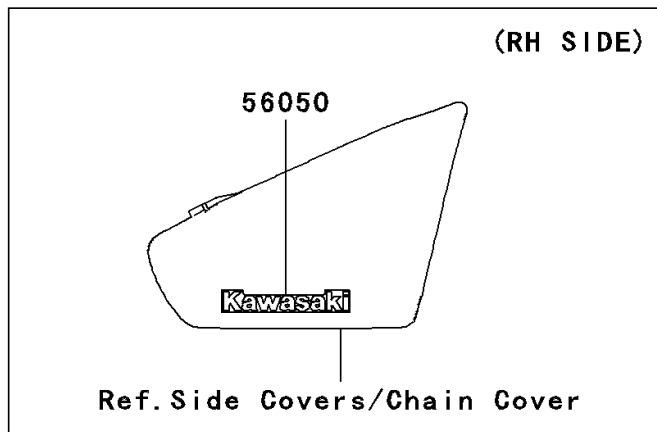

2011 VULCAN® 900 CUSTOM PARTS DIAGRAM

Decals(CAF/CBF)

F2861

2011 VULCAN® 900 CUSTOM PARTS LIST

Decals(CAF/CBF)

ITEM NAME	PART NUMBER	QUANTITY
MARK,KAWASAKI (Ref # 56050)	56050-1901	1
MARK,FUEL TANK,LH (Ref # 56052)	56052-0810	1
MARK,FUEL TANK,RH (Ref # 56052A)	56052-0811	1