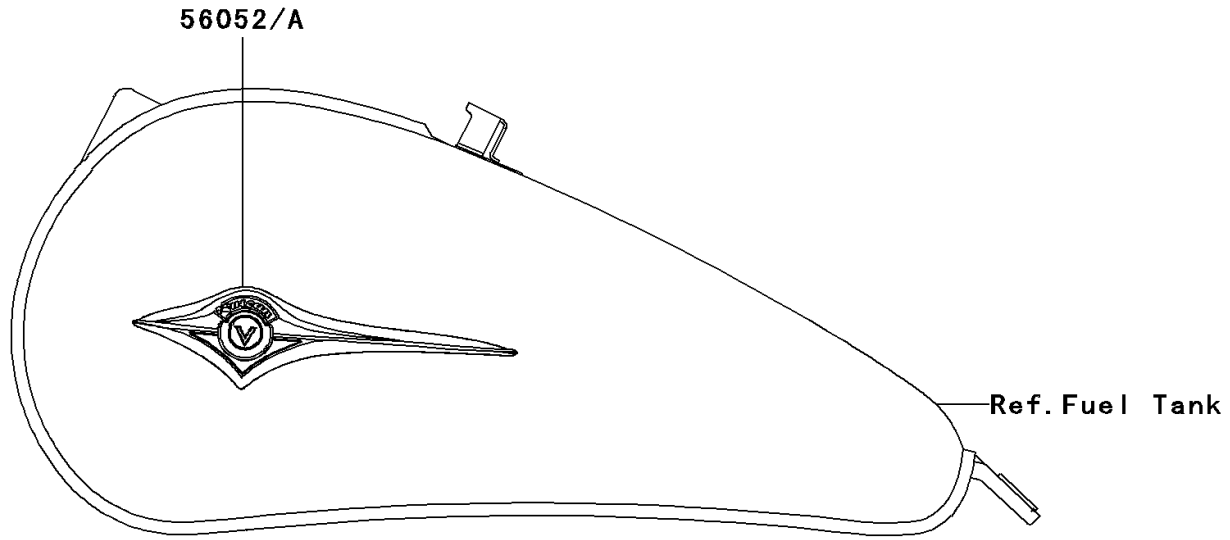

2011 VULCAN® 900 CUSTOM PARTS DIAGRAM

Decals(CAF/CBF)

F2861

2011 VULCAN® 900 CUSTOM PARTS LIST

Decals(CAF/CBF)

ITEM NAME	PART NUMBER	QUANTITY
MARK,KAWASAKI (Ref # 56050)	56050-1901	1
MARK,FUEL TANK,LH (Ref # 56052)	56052-0810	1
MARK,FUEL TANK,RH (Ref # 56052A)	56052-0811	1