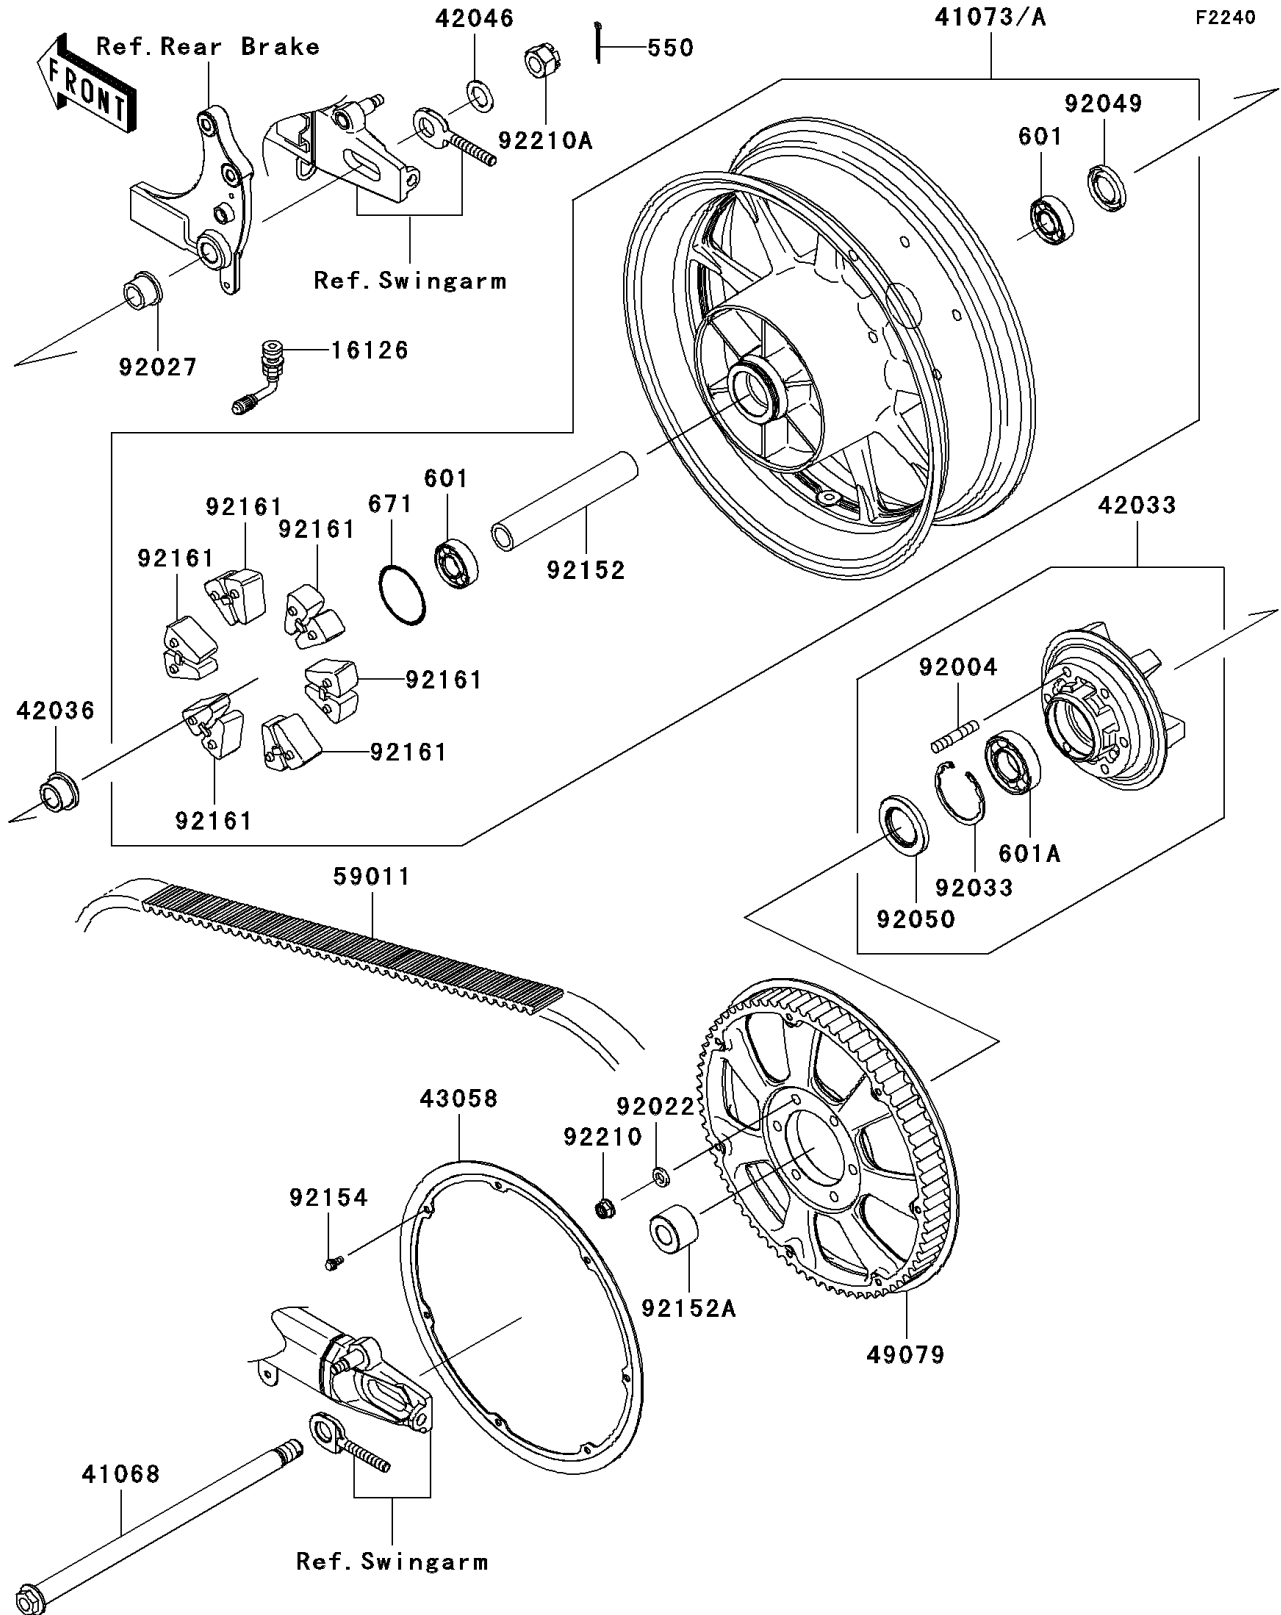

# 2011 VULCAN® 1700 NOMAD™ PARTS DIAGRAM

Rear Wheel/Chain

## 2011 VULCAN® 1700 NOMAD™ PARTS LIST

### Rear Wheel/Chain

ITEM NAME	PART NUMBER	QUANTITY
PIN-COTTER,4.0X35 (Ref # 550)	550AA4035	1
BEARING-BALL,6204UUC3 (Ref # 601)	601B6204UU	2
BEARING-BALL,#6206UUC3 (Ref # 601A)	601B6206UU	1
O RING,60MM (Ref # 671)	671B2560	1
VALVE (Ref # 16126)	16126-1365	1
AXLE,RR (Ref # 41068)	41068-0057	1
WHEEL-ASSY,RR,BLACK (Ref # 41073)	41073-0136-18	1
COUPLING-ASSY,RR HUB (Ref # 42033)	42033-0031	1
SLEEVE,RR HUB COUPLING (Ref # 42036)	42036-0060	1
WASHER,21X33X2.6 (Ref # 42046)	42046-003	1
RING,PULLEY (Ref # 43058)	43058-0033	1
PULLEY-BELT (Ref # 49079)	49079-0018	1
BELT,DRIVE,139T (Ref # 59011)	59011-0020	1
STUD,10X35 (Ref # 92004)	92004-0016	6
WASHER,10.5X19X3.2 (Ref # 92022)	92022-1820	6
COLLAR,RR AXLE,L=21.5 (Ref # 92027)	92027-1902	1
RING-SNAP,62MM (Ref # 92033)	92033-1044	1
SEAL-OIL,BJN28475 (Ref # 92049)	92049-1056	1
SEAL-OIL,AJN40627 (Ref # 92050)	92050-027	1
COLLAR,RR HUB,L=172 (Ref # 92152)	92152-0640	1
COLLAR,RR AXLE,LH,L=28 (Ref # 92152A)	92152-0641	1
BOLT,FLANGED,6X12 (Ref # 92154)	92154-0346	7
DAMPER,SHOCK,RR HUB (Ref # 92161)	92161-0576	6
NUT,LOCK,FLANGED,10MM (Ref # 92210)	92210-0276	6
NUT,CASTLE,18MM (Ref # 92210A)	92210-1134	1