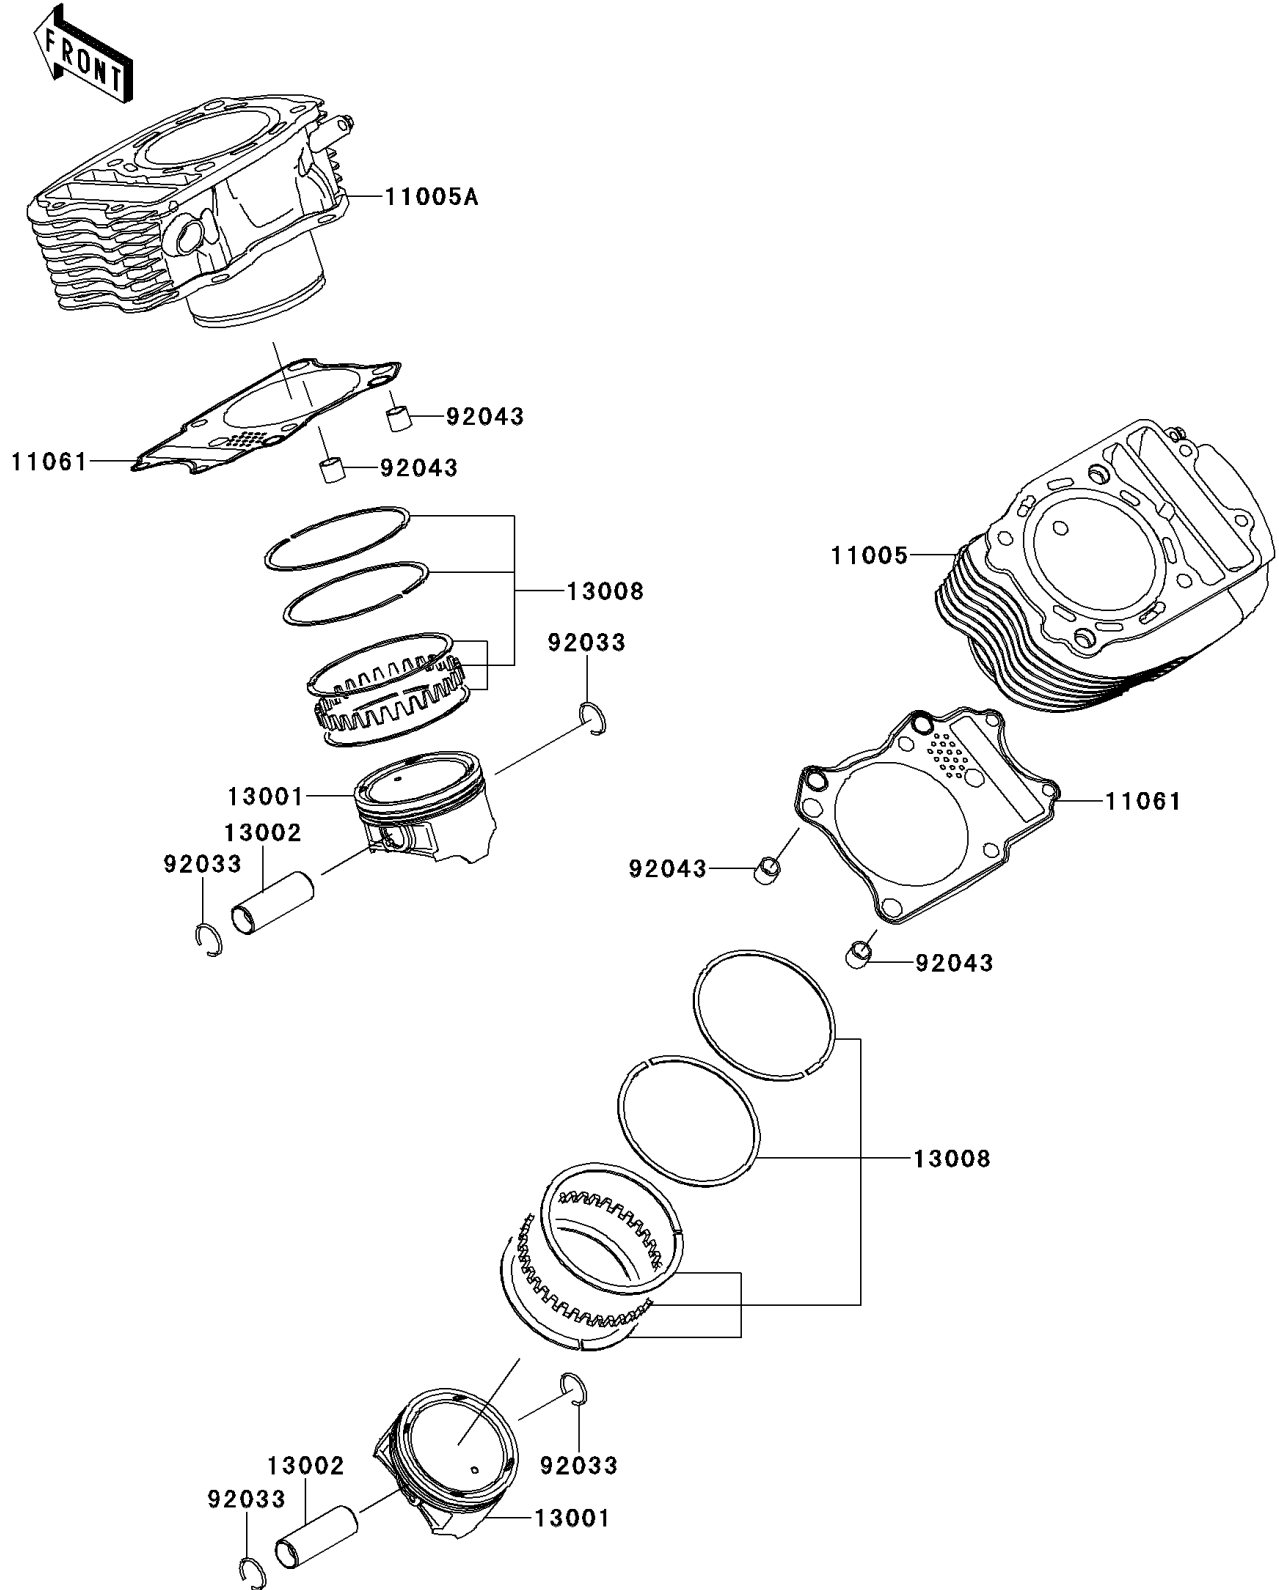

2013 VULCAN® 900 CLASSIC PARTS DIAGRAM

Cylinder/Piston(s)

E1120

2013 VULCAN® 900 CLASSIC PARTS LIST

Cylinder/Piston(s)

ITEM NAME	PART NUMBER	QUANTITY
CYLINDER-ENGINE,RR (Ref # 11005)	11005-0062	1
CYLINDER-ENGINE,FR (Ref # 11005A)	11005-0085	1
GASKET,CYLINDER BASE (Ref # 11061)	11061-0284	2
PISTON-ENGINE (Ref # 13001)	13001-0067	2
PIN-PISTON (Ref # 13002)	13002-0011	2
RING-SET-PISTON (Ref # 13008)	13008-0021	2
RING-SNAP (Ref # 92033)	92033-1188	4
PIN,11X14X12.3 (Ref # 92043)	92043-1266	4