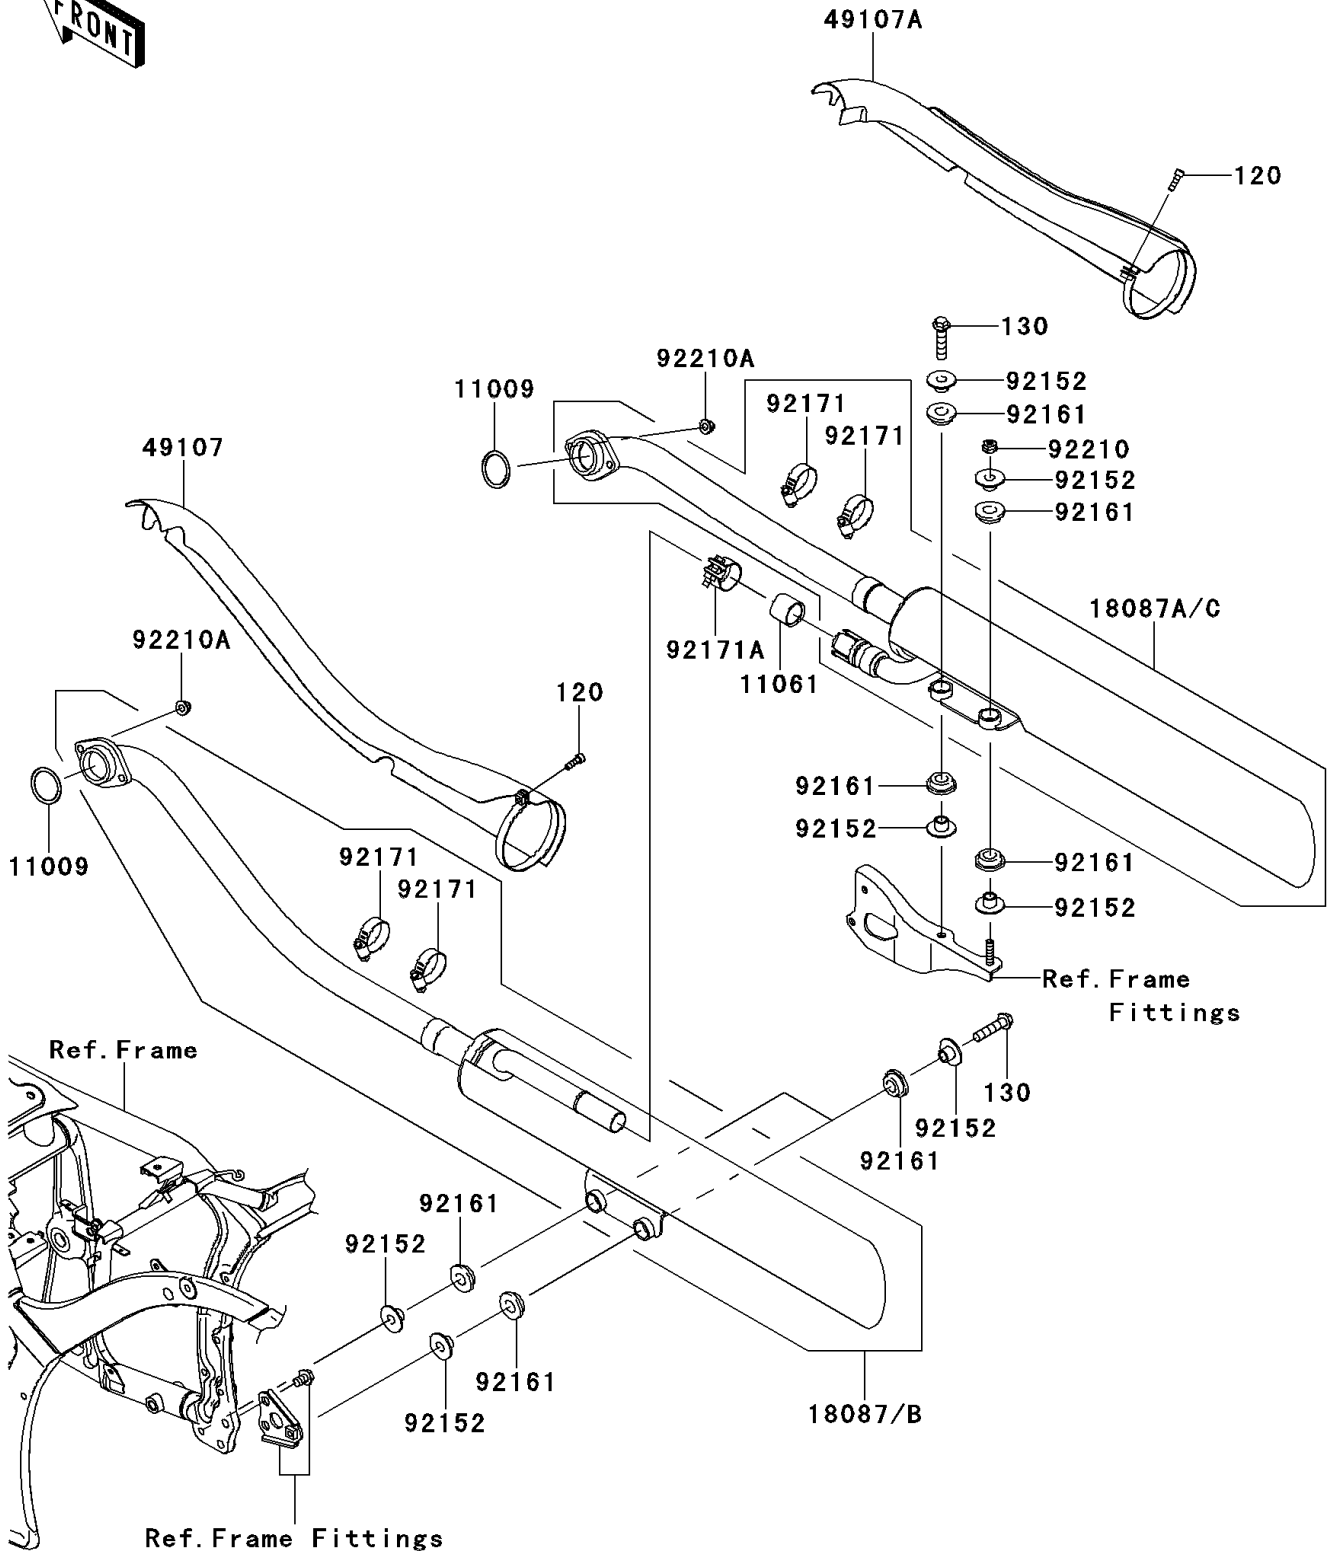

2013 VULCAN® 900 CLASSIC PARTS DIAGRAM

Muffler(s)

E1140

2013 VULCAN® 900 CLASSIC PARTS LIST

Muffler(s)

ITEM NAME	PART NUMBER	QUANTITY
BOLT-SOCKET,6X20 (Ref # 120)	120CC0620	2
BOLT-FLANGED,8X35 (Ref # 130)	130BB0835	3
GASKET,EXHAUST PIPE HOLDER (Ref # 11009)	11009-1856	2
GASKET,MUFFLER JOINT (Ref # 11061)	11061-0207	1
MUFFLER,FR (Ref # 18087B)	18087-0281	1
MUFFLER,RR (Ref # 18087C)	18087-0282	1
COVER-EXHAUST PIPE,FR (Ref # 49107)	49107-0087	1
COVER-EXHAUST PIPE,RR (Ref # 49107A)	49107-0106	1
COLLAR,8.8X12X10.6 (Ref # 92152)	92152-0082	8
DAMPER (Ref # 92161)	92161-0135	8
CLAMP (Ref # 92171)	92171-0059	4
CLAMP (Ref # 92171A)	92171-0593	1
NUT,FLANGED,8MM (Ref # 92210)	92210-0004	1
NUT,CAP,8MM (Ref # 92210A)	92210-1132	4