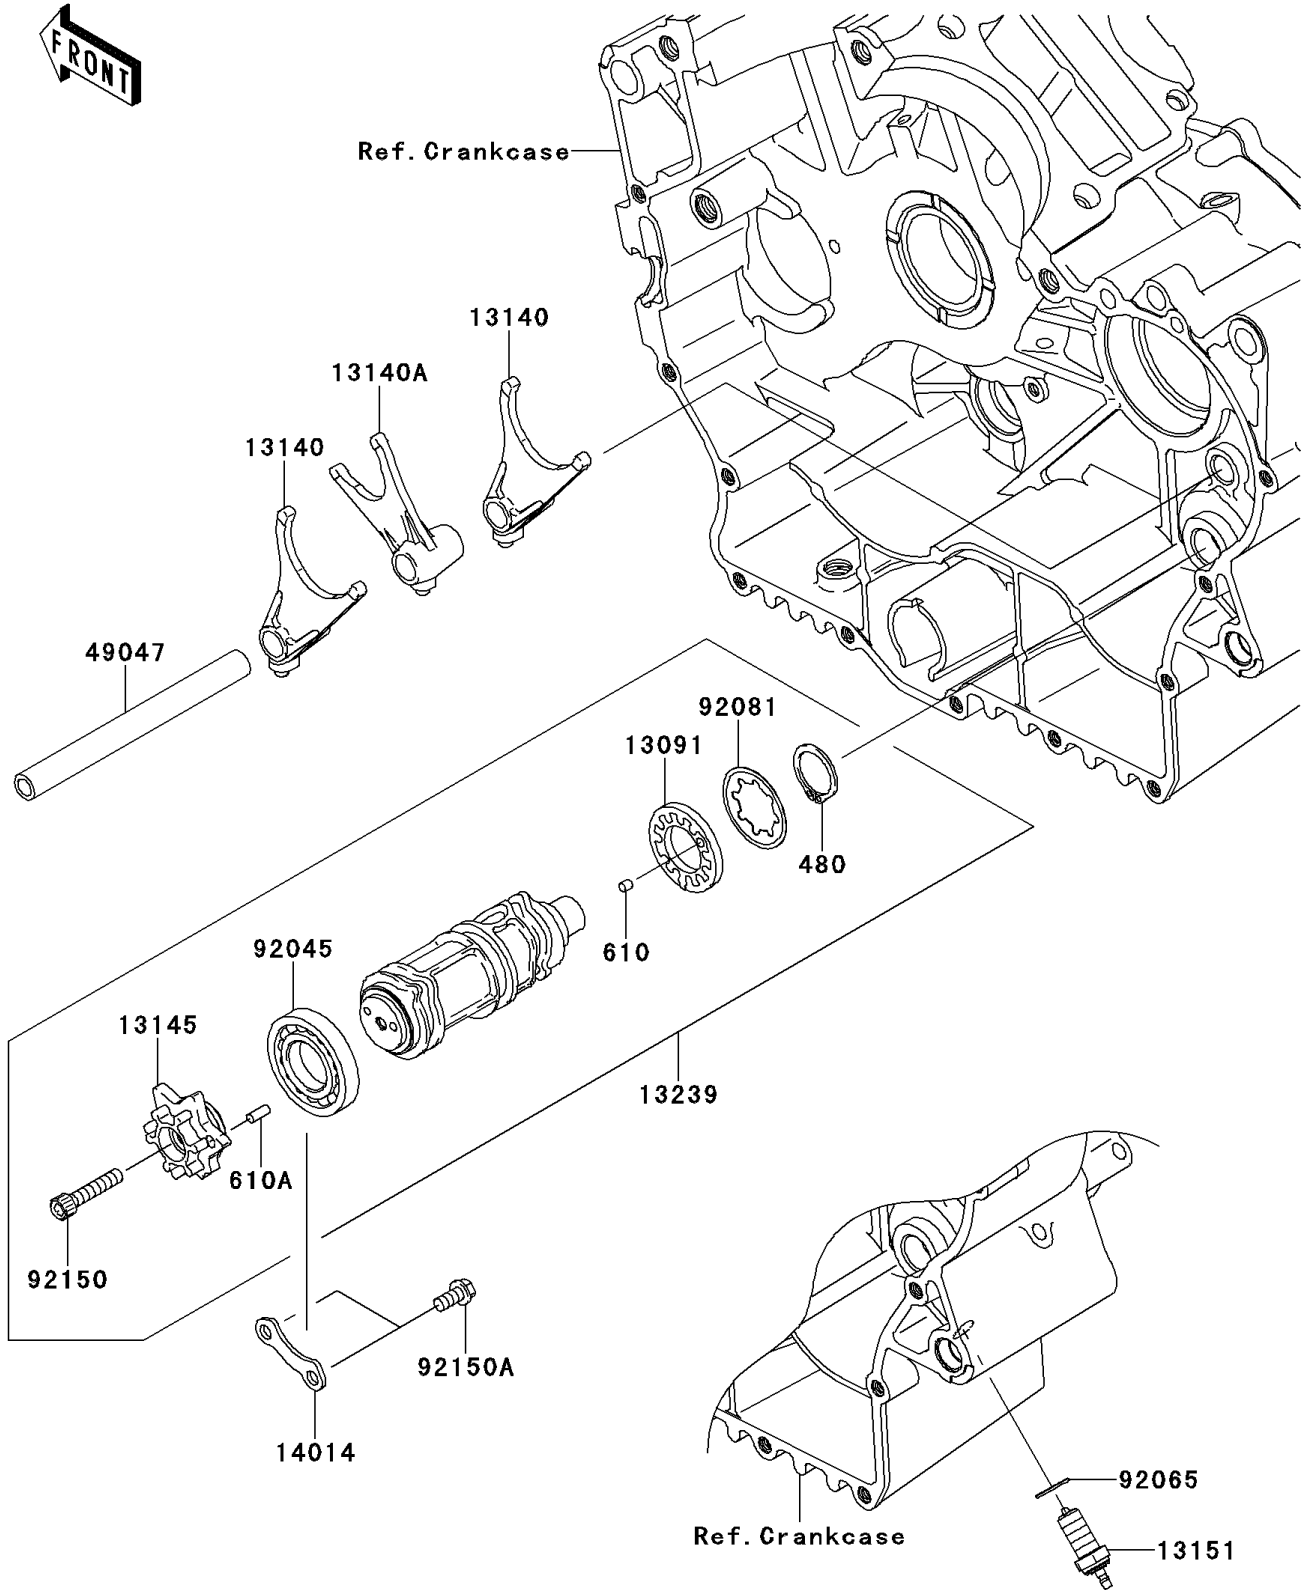

2013 VULCAN 900 CLASSIC (Canadian) PARTS DIAGRAM

Gear Change Drum/Shift Fork(s)

E1362

2013 VULCAN 900 CLASSIC (Canadian) PARTS LIST

Gear Change Drum/Shift Fork(s)

ITEM NAME	PART NUMBER	QUANTITY
CIRCLIP-TYPE-C,22MM (Ref # 480)	480J2200	1
ROLLER,4X4 (Ref # 610)	610A0404	1
ROLLER,4X10 (Ref # 610A)	610A0410	1
HOLDER,CHANGE DRUM (Ref # 13091)	13091-1389	1
FORK-SHIFT,OUTPUT (Ref # 13140)	13140-0031	2
FORK-SHIFT,INPUT (Ref # 13140A)	13140-1138	1
CAM-CHANGE DRUM (Ref # 13145)	13145-0028	1
SWITCH-COMP (Ref # 13151)	13151-1085	1
DRUM-ASSY-CHANGE (Ref # 13239)	13239-0018	1
PLATE-POSITION (Ref # 14014)	14014-1014	1
ROD-SHIFT (Ref # 49047)	49047-0036	1
BEARING-BALL,16005 (Ref # 92045)	92045-1045	1
GASKET,10.5X16X1 (Ref # 92065)	92065-058	1
SPRING (Ref # 92081)	92081-1895	1
BOLT,SOCKET,6X30 (Ref # 92150)	92150-1433	1
BOLT,6X12 (Ref # 92150A)	92150-1868	2