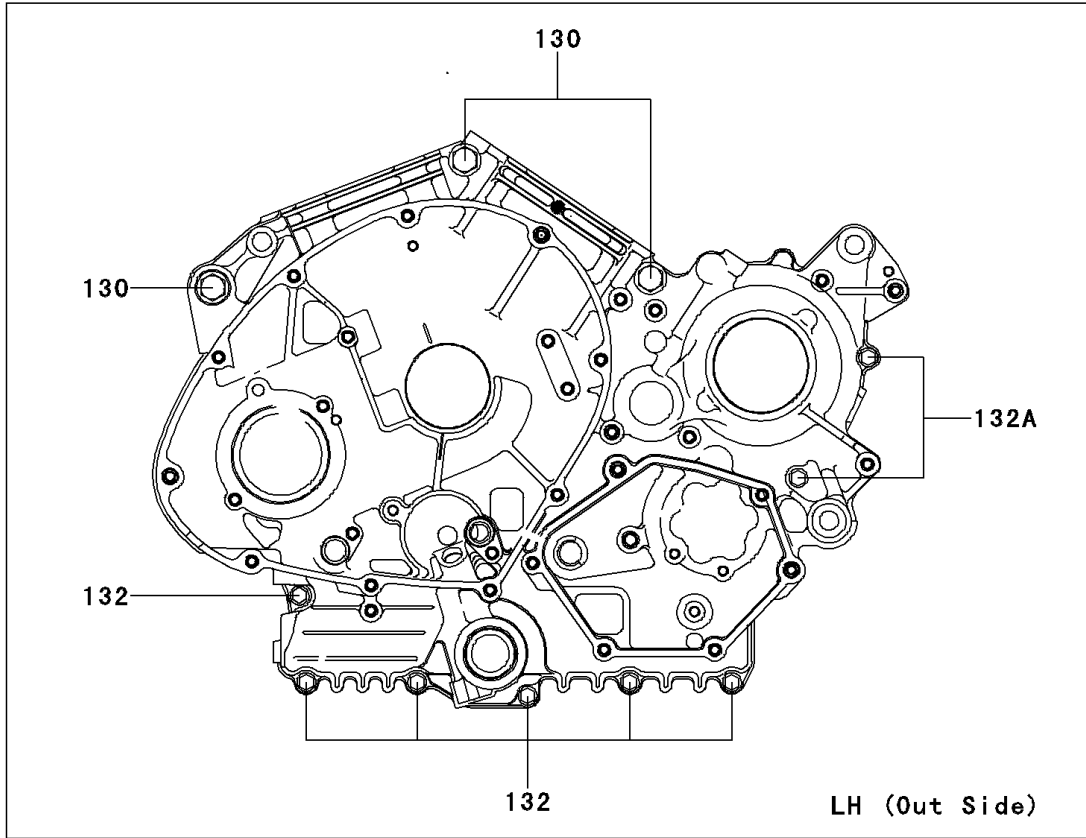

2013 VULCAN 900 CLASSIC (Canadian) PARTS DIAGRAM

Crankcase Bolt Pattern

E1412

2013 VULCAN 900 CLASSIC (Canadian) PARTS LIST

Crankcase Bolt Pattern

ITEM NAME	PART NUMBER	QUANTITY
BOLT-FLANGED,10X90 (Ref # 130)	130BB1090	3
BOLT-FLANGED-SMALL,6X30 (Ref # 132)	132BA0630	7
BOLT-FLANGED-SMALL,6X60 (Ref # 132A)	132BA0660	2
BOLT-FLANGED-SMALL,6X70 (Ref # 132B)	132BA0670	2
BOLT-FLANGED-SMALL,6X85 (Ref # 132C)	132BA0685	1