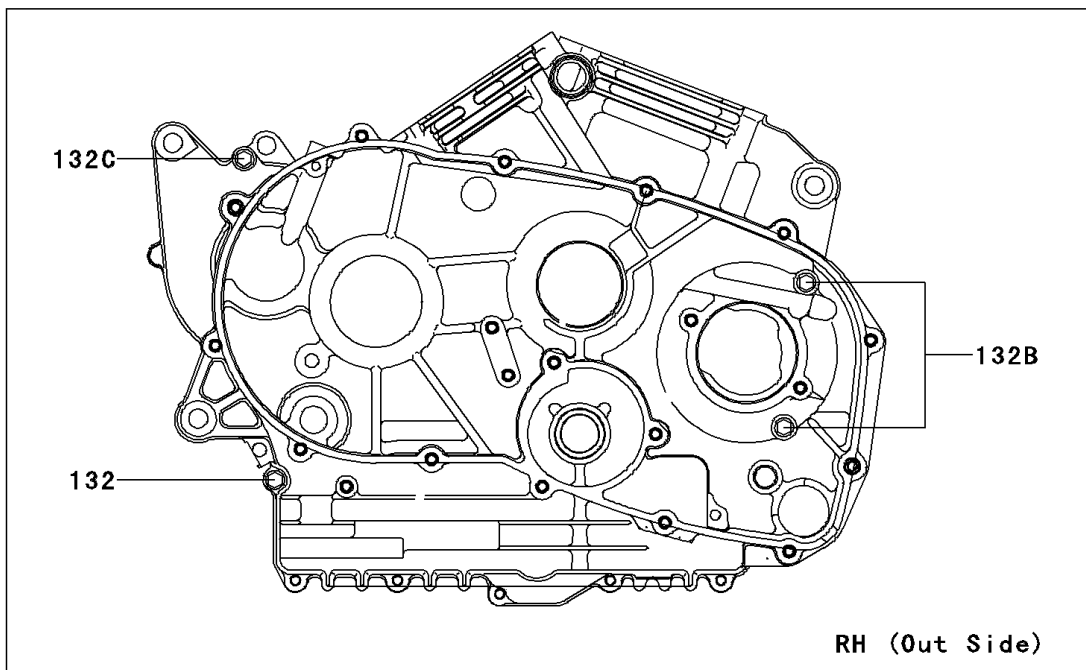

2013 VULCAN 900 CLASSIC (Canadian) PARTS DIAGRAM

Crankcase Bolt Pattern

E1412

2013 VULCAN 900 CLASSIC (Canadian) PARTS LIST

Crankcase Bolt Pattern

ITEM NAME	PART NUMBER	QUANTITY
BOLT-FLANGED,10X90 (Ref # 130)	130BB1090	3
BOLT-FLANGED-SMALL,6X30 (Ref # 132)	132BA0630	7
BOLT-FLANGED-SMALL,6X60 (Ref # 132A)	132BA0660	2
BOLT-FLANGED-SMALL,6X70 (Ref # 132B)	132BA0670	2
BOLT-FLANGED-SMALL,6X85 (Ref # 132C)	132BA0685	1