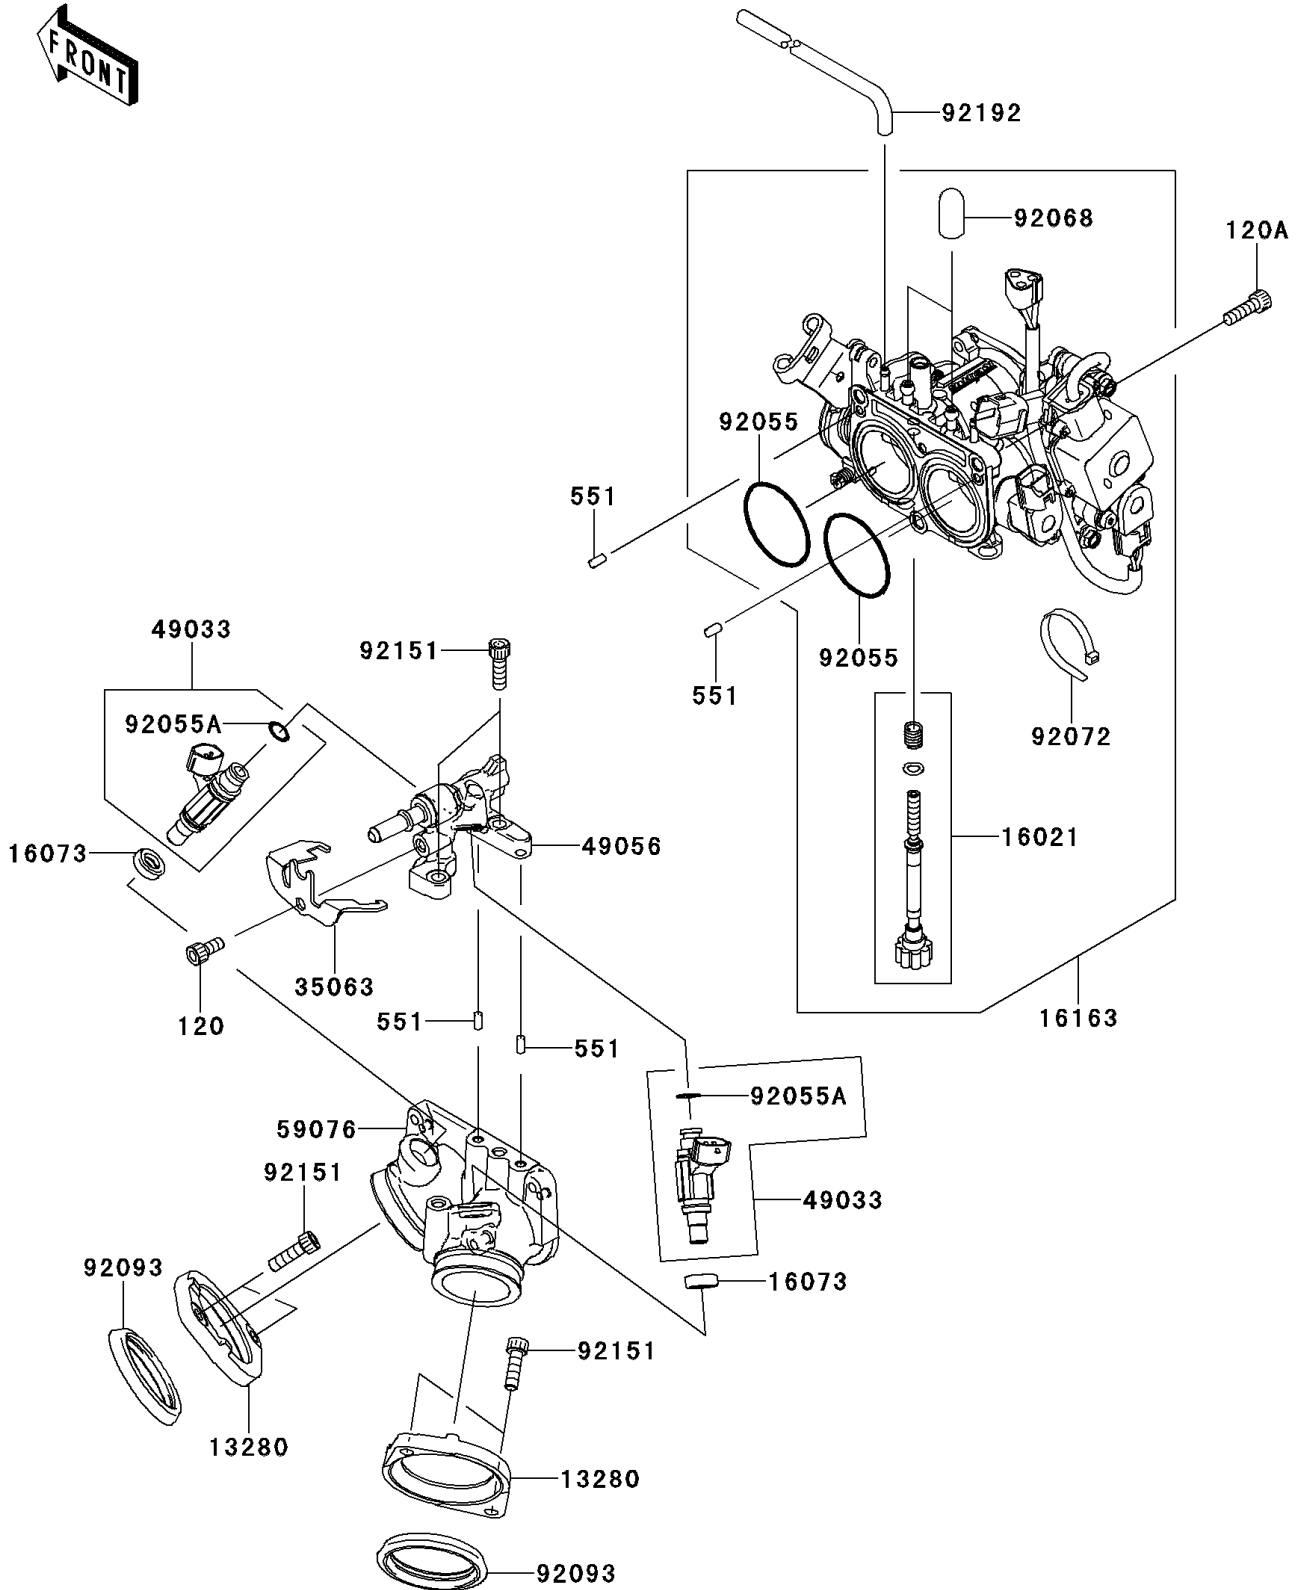

2013 VULCAN 900 CLASSIC (Canadian) PARTS DIAGRAM

Throttle

E1510

2013 VULCAN 900 CLASSIC (Canadian) PARTS LIST

Throttle

ITEM NAME	PART NUMBER	QUANTITY
BOLT-SOCKET,6X12 (Ref # 120)	120CA0612	1
BOLT-SOCKET,6X20 (Ref # 120A)	120CA0620	3
PIN-DOWEL (Ref # 551)	551R0408	4
HOLDER (Ref # 13280)	13280-1154	2
SCREW-THROTTLE STOP (Ref # 16021)	16021-0016	1
INSULATOR (Ref # 16073)	16073-3707	2
THROTTLE-ASSY,TTK34 (Ref # 16163)	16163-0114	1
STAY (Ref # 35063)	35063-0240	1
NOZZLE-INJECTION (Ref # 49033)	49033-0011	2
PIPE-INJECTION (Ref # 49056)	49056-0018	1
MANIFOLD-INTAKE (Ref # 59076)	59076-0003	1
RING-O (Ref # 92055)	92055-0118	2
RING-O,INJECTION NOZZLE (Ref # 92055A)	92055-1622	2
PLUG,12X25 (Ref # 92068)	92068-006	2
BAND,SUB-HARNESS (Ref # 92072)	92072-0012	1
SEAL (Ref # 92093)	92093-0072	2
BOLT,SOCKET,6X20 (Ref # 92151)	92151-3774	6
TUBE,SENSOR-THROBO (Ref # 92192)	92192-0308	1