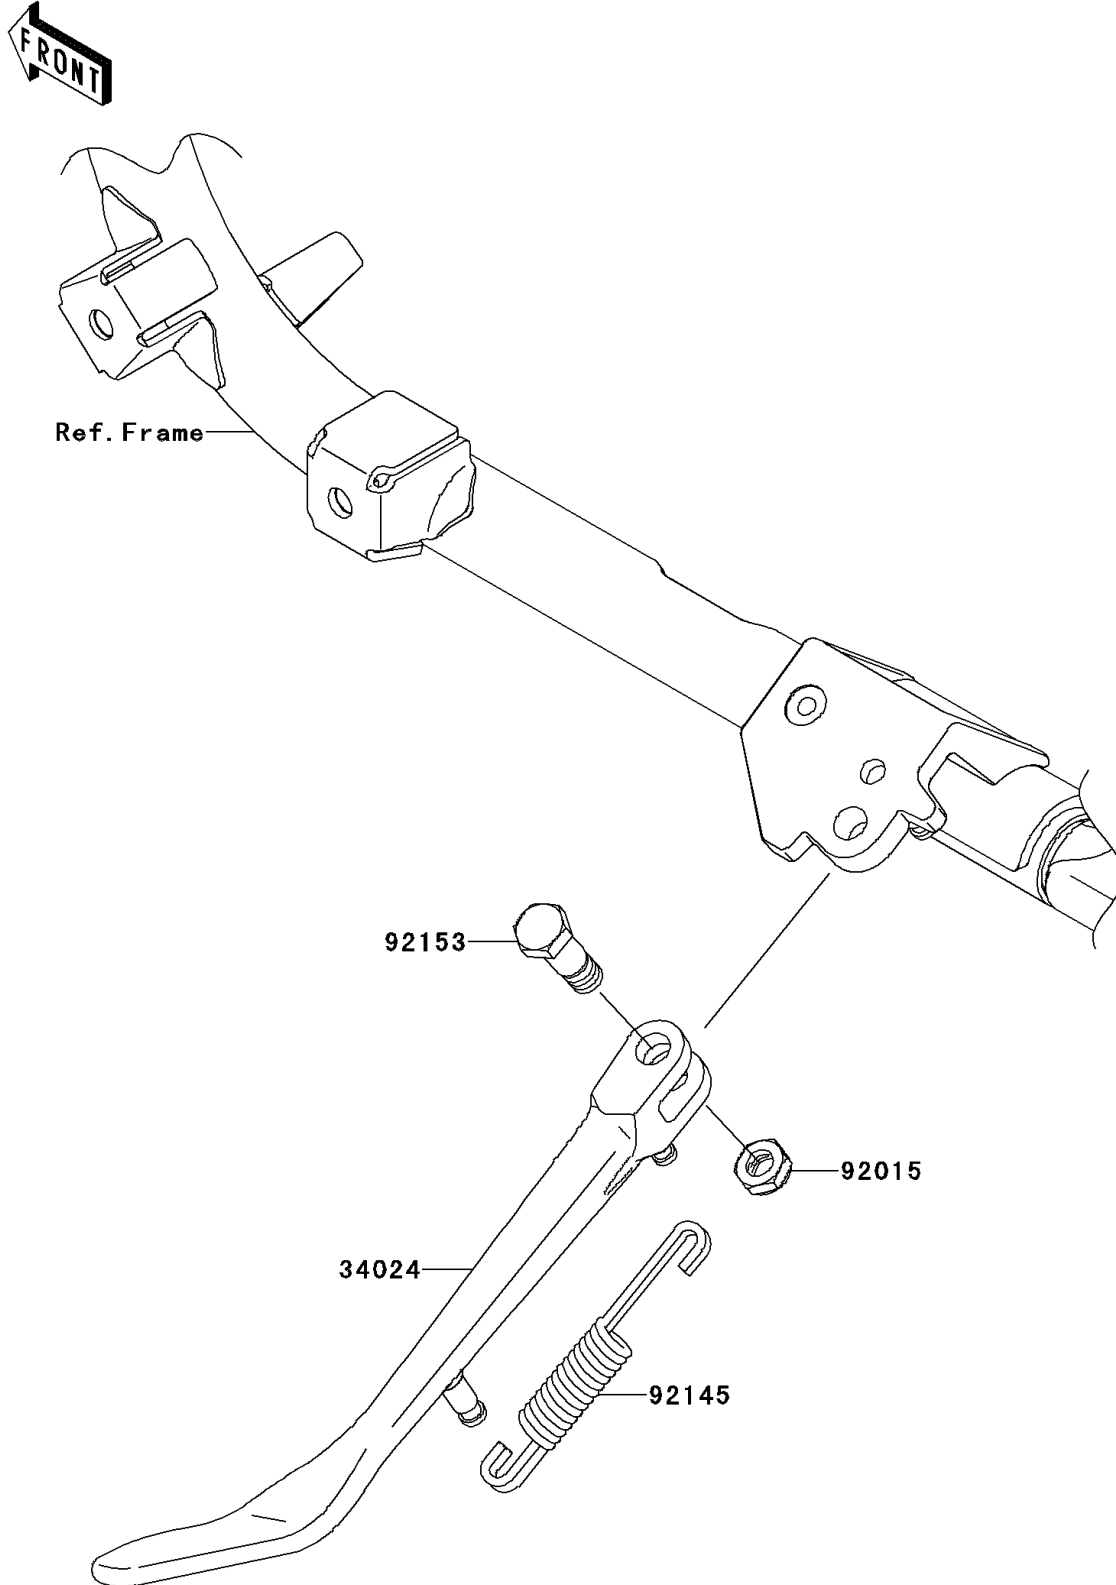

2011 VULCAN® 900 CLASSIC PARTS DIAGRAM

Stand(s)

F2190

2011 VULCAN® 900 CLASSIC PARTS LIST

Stand(s)

ITEM NAME	PART NUMBER	QUANTITY
STAND-SIDE (Ref # 34024)	34024-0083	1
NUT,LOCK,10MM,BLACK (Ref # 92015)	92015-1188	1
SPRING,SIDE STAND (Ref # 92145)	92145-0687	1
BOLT,SIDE STAND,10MM (Ref # 92153)	92153-1416	1