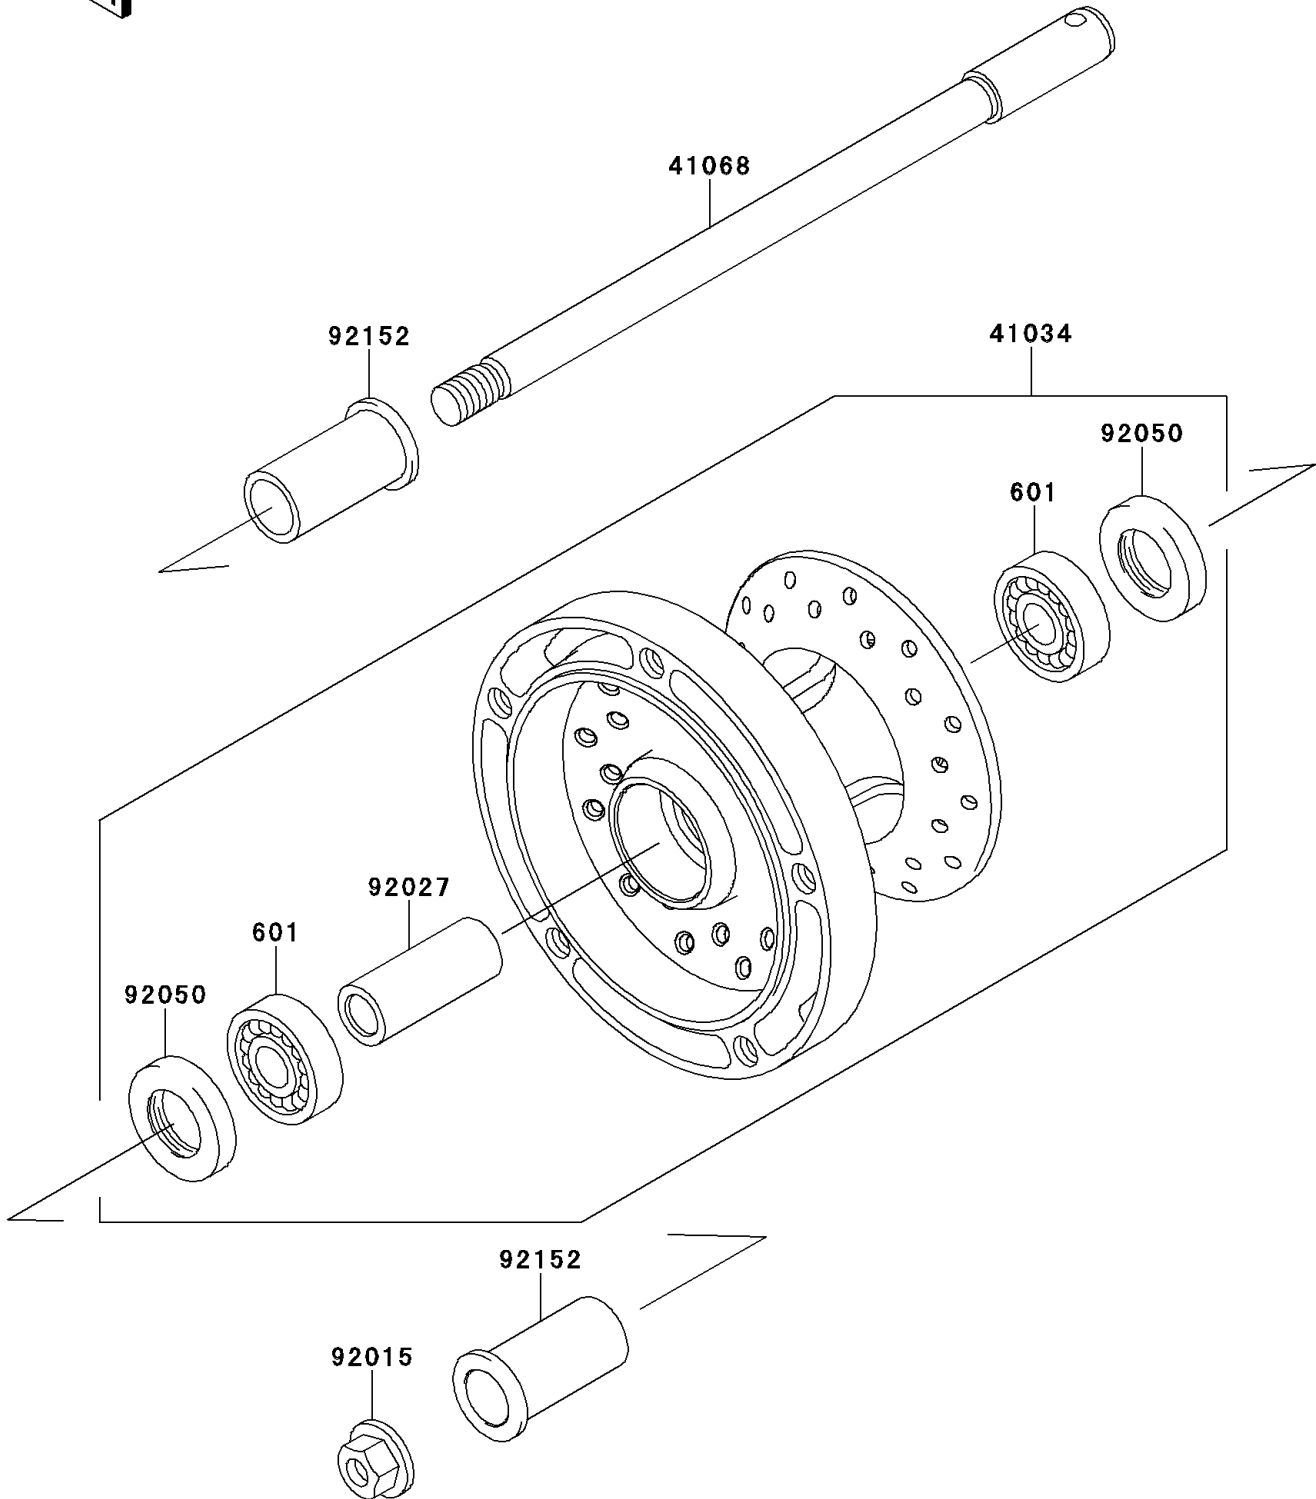

2012 VULCAN® 900 CLASSIC PARTS DIAGRAM

Front Wheel

F2230

2012 VULCAN® 900 CLASSIC PARTS LIST

Front Wheel

ITEM NAME	PART NUMBER	QUANTITY
BEARING-BALL,#6004UG (Ref # 601)	601B6004UG	2
DRUM-ASSY,FRONT BRAKE (Ref # 41034)	41034-0029	1
AXLE,FR (Ref # 41068)	41068-0058	1
NUT,FLANGED,18MM (Ref # 92015)	92015-1993	1
COLLAR,20.2X28X70 (Ref # 92027)	92027-1752	1
SEAL-OIL,RR HUB COUPLING (Ref # 92050)	92050-060	2
COLLAR,FR AXLE,L=53 (Ref # 92152)	92152-0349	2