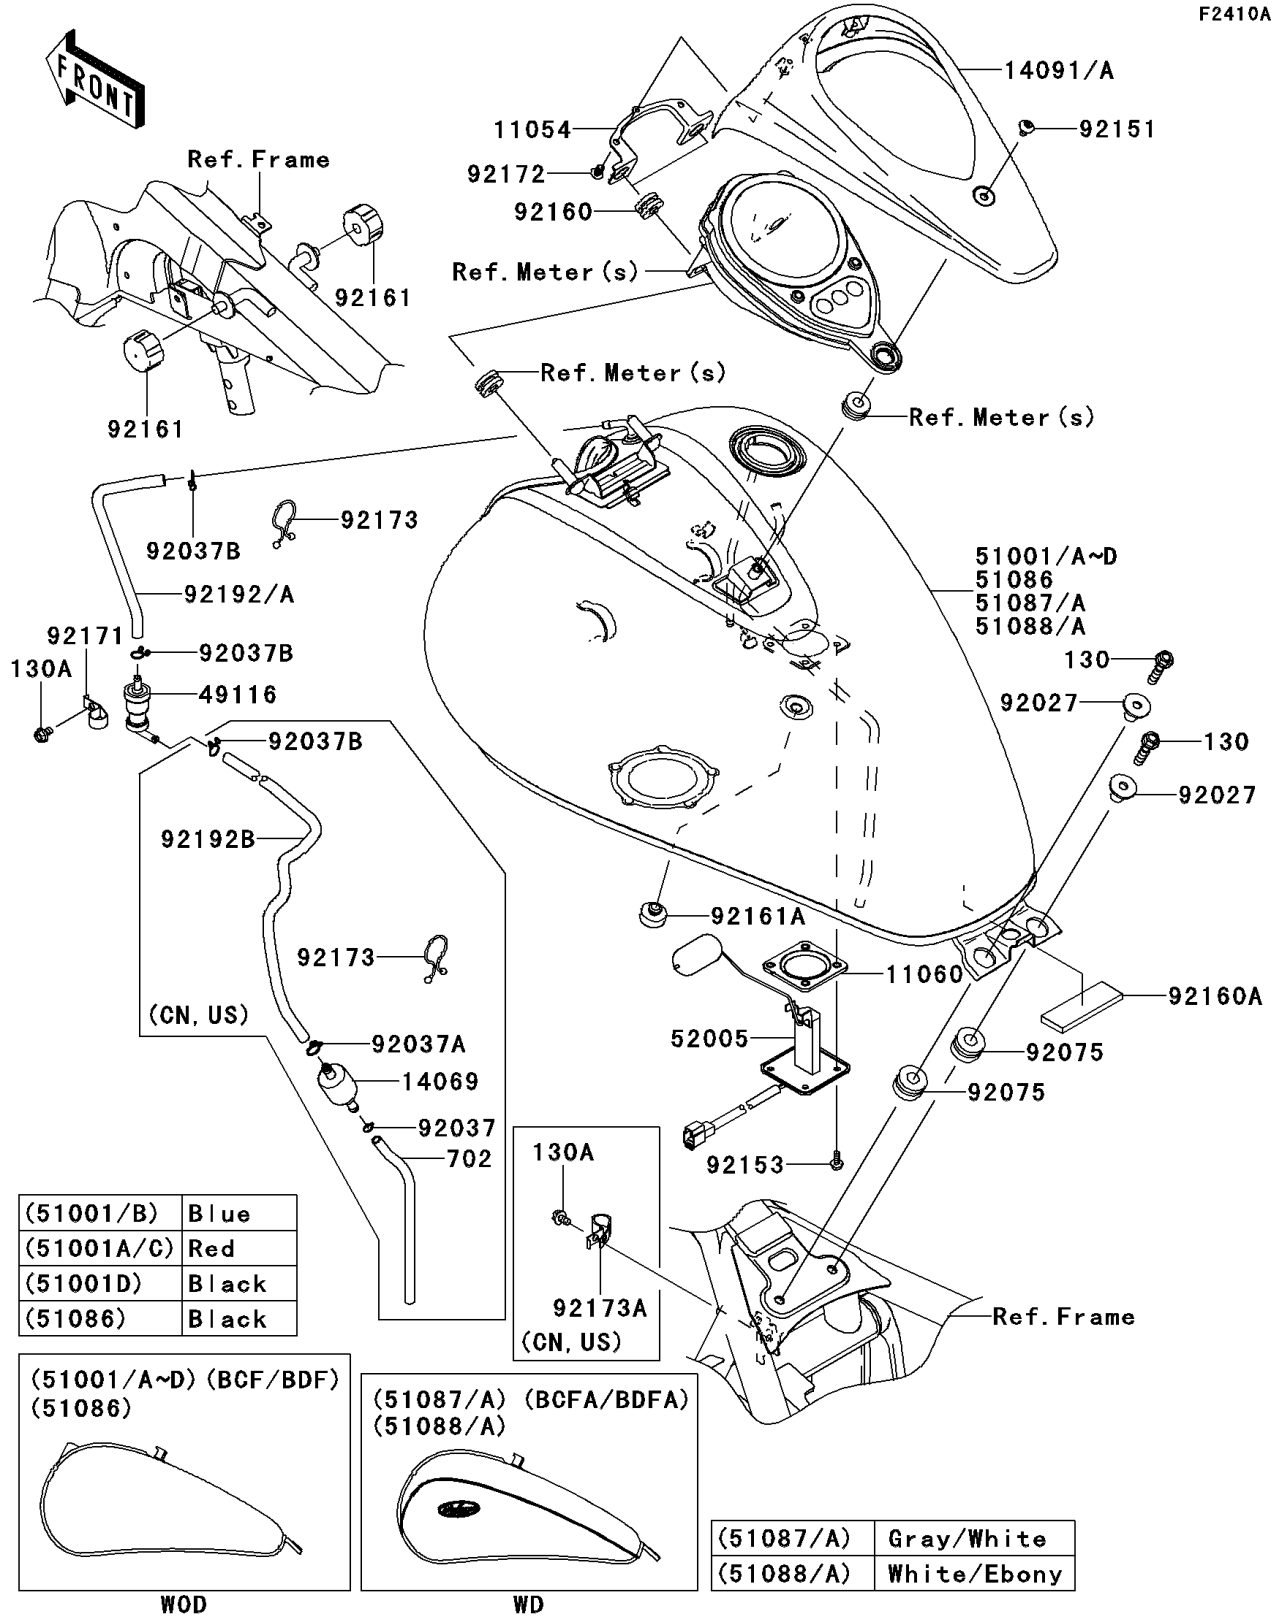

2013 VULCAN 900 CLASSIC (Canadian) PARTS DIAGRAM

Fuel Tank(BCF-BDFA)

F2410A

(51001/B)	Blue
(51001A/C)	Red
(51001D)	Black
(51086)	Black

(51001/A~D) (BCF/BDF)
(51086)

WOD

(51087/A) (BCFA/BDFA)
(51088/A)

WD

(51087/A)	Gray/White
(51088/A)	White/Ebony

2013 VULCAN 900 CLASSIC (Canadian) PARTS LIST

Fuel Tank(BCF-BDFA)

ITEM NAME	PART NUMBER	QUANTITY
BRACKET,METER,FR (Ref # 11054)	11054-0034	1
GASKET,FUEL GAUGE (Ref # 11060)	11060-1952	1
COVER,METER (Ref # 14091)	14091-0516	1
VALVE-ASSY,CHECK (Ref # 49116)	49116-0014	1
GAUGE,FUEL (Ref # 52005)	52005-0718	1
COLLAR,L=19.3 (Ref # 92027)	92027-1780	2
DAMPER (Ref # 92075)	92075-1736	2
BOLT-FLANGED,8X30 (Ref # 130)	130BA0830	2
BOLT,SOCKET,6X12 (Ref # 92151)	92151-1940	1
BOLT,FLANGED,5X12 (Ref # 92153)	92153-1421	4
DAMPER (Ref # 92160)	92160-1162	2
DAMPER (Ref # 92160A)	92160-1323	1
DAMPER,FUEL TANK (Ref # 92161)	92161-0293	2
DAMPER,SEAT (Ref # 92161A)	92161-1065	1
CLAMP (Ref # 92171)	92171-0595	1
SCREW,TAPPING,5X14 (Ref # 92172)	92172-0006	2
BREATHER,FUEL TANK (Ref # 14069)	14069-1004	1
TANK-COMP-FUEL,C.M.BLUE (Ref # 51001)	51001-0335-25W	1
TANK-COMP-FUEL,C.M.BLUE (Ref # 51001B)	51001-0336-25W	1
CLAMP,TUBE (Ref # 92037)	92037-010	1
CLAMP,HOSE (Ref # 92037A)	92037-1104	1
CLAMP,TUBE (Ref # 92037B)	92037-147	2
CLAMP,TUBE (Ref # 92037B)	92037-147	3
BOLT-FLANGED,6X10 (Ref # 130A)	130BB0610	1
BOLT-FLANGED,6X10 (Ref # 130A)	130BB0610	2
TUBE-RUBBER,6X200 (Ref # 702)	702A06200	1
CLAMP (Ref # 92173)	92173-0848	1
CLAMP (Ref # 92173)	92173-0848	2
CLAMP (Ref # 92173A)	92173-0925	1