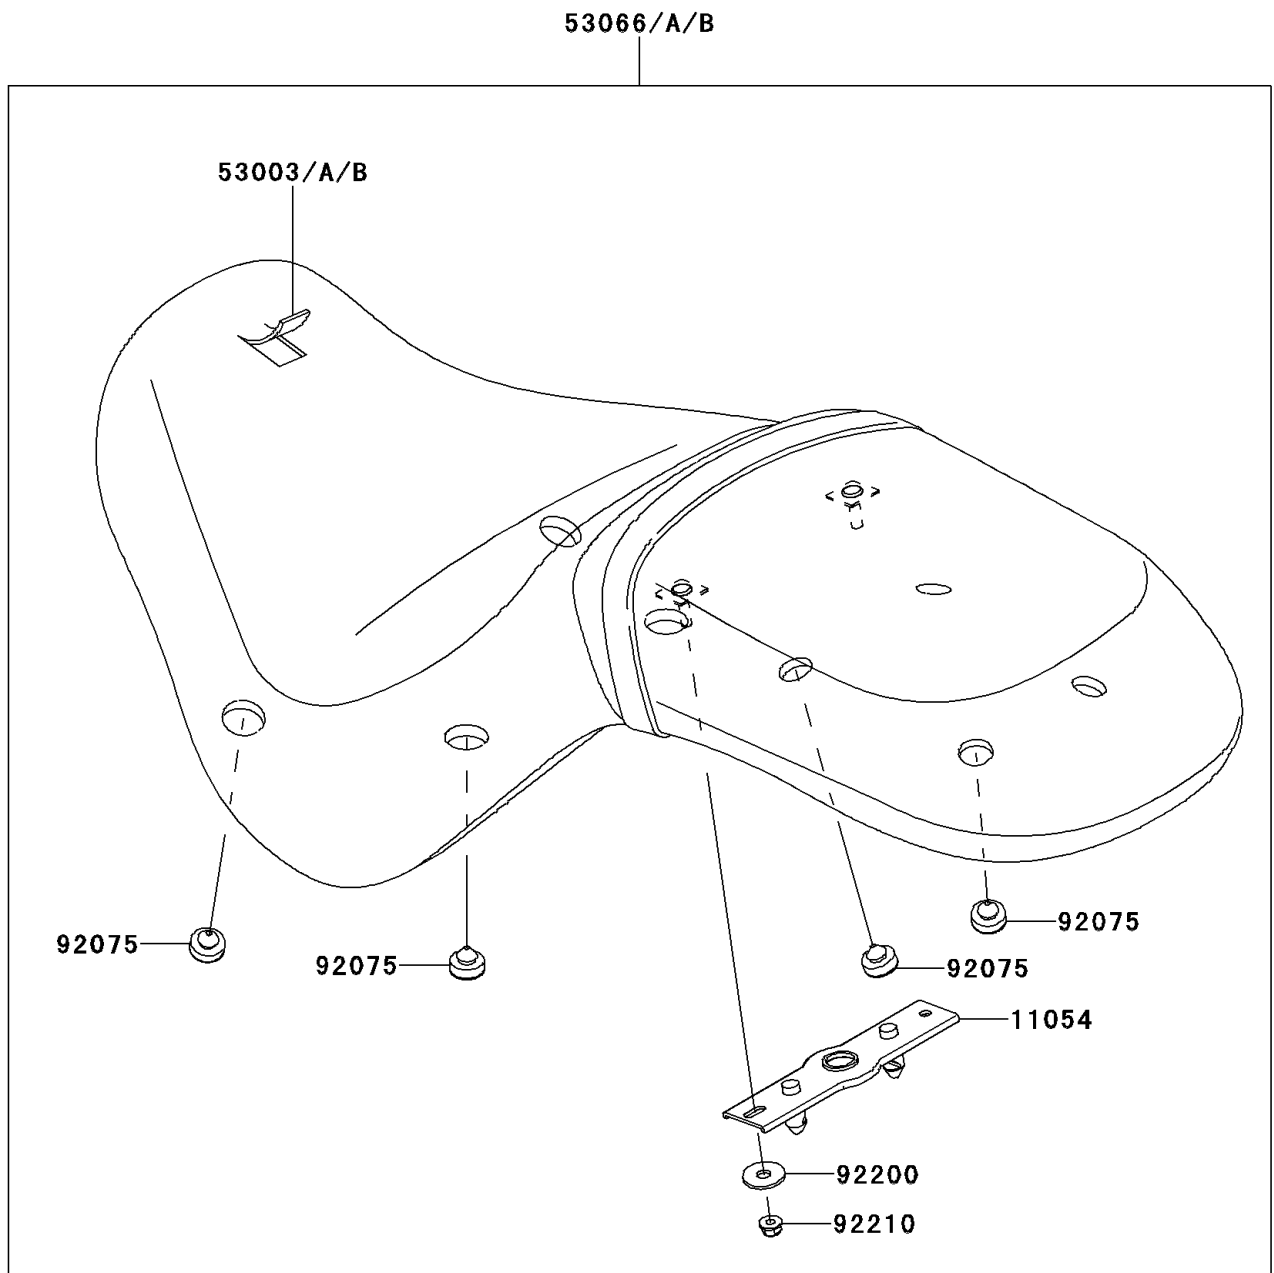

2011 VULCAN[®] 900 CLASSIC PARTS DIAGRAM

Seat

F2510

2011 VULCAN® 900 CLASSIC PARTS LIST

Seat

ITEM NAME	PART NUMBER	QUANTITY
BRACKET,SEAT (Ref # 11054)	11054-0417	1
LEATHER,SEAT,BLACK (Ref # 53003)	53003-0172-MA	1
SEAT-ASSY,DUAL,W/BAND,BLACK (Ref # 53066)	53066-0253-MA	1
DAMPER (Ref # 92075)	92075-1927	8
WASHER,6.5X20X1.6 (Ref # 92200)	92200-1569	2
NUT (Ref # 92210)	92210-0401	2