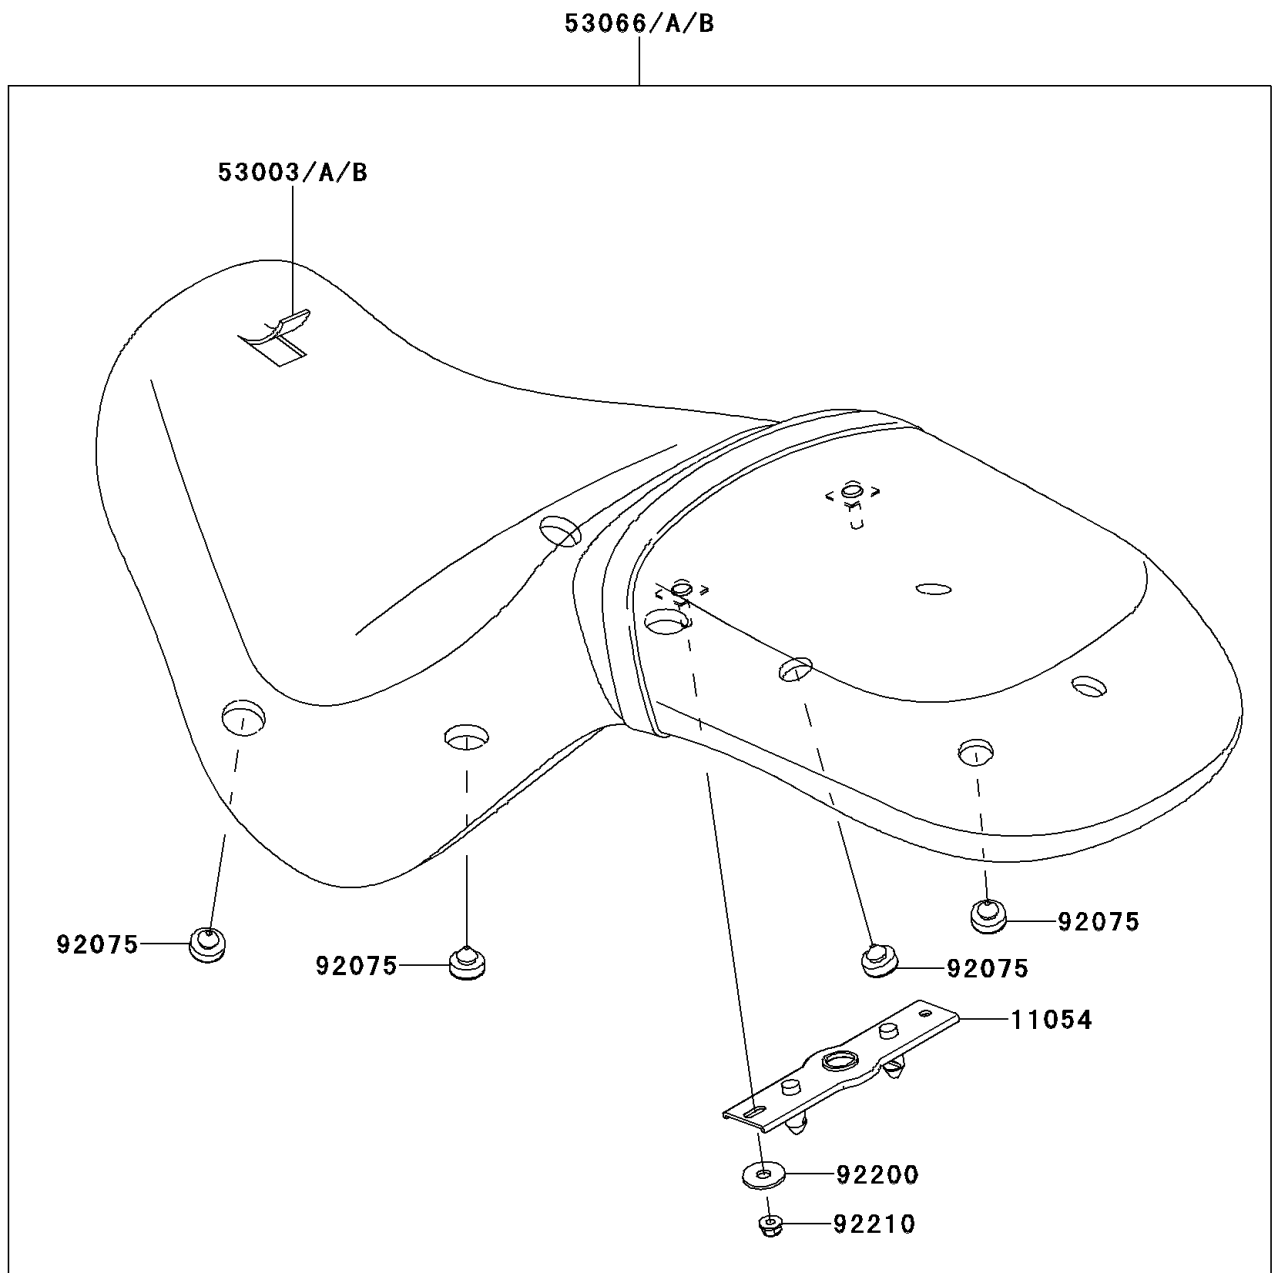

2012 VULCAN[®] 900 CLASSIC PARTS DIAGRAM

Seat

F2510

2012 VULCAN® 900 CLASSIC PARTS LIST

Seat

ITEM NAME	PART NUMBER	QUANTITY
BRACKET,SEAT (Ref # 11054)	11054-0417	1
LEATHER,SEAT,BLACK (Ref # 53003)	53003-0172-MA	1
SEAT-ASSY,DUAL,W/BAND,BLACK (Ref # 53066)	53066-0253-MA	1
DAMPER (Ref # 92075)	92075-1927	8
WASHER,6.5X20X1.6 (Ref # 92200)	92200-1569	2
NUT (Ref # 92210)	92210-0401	2