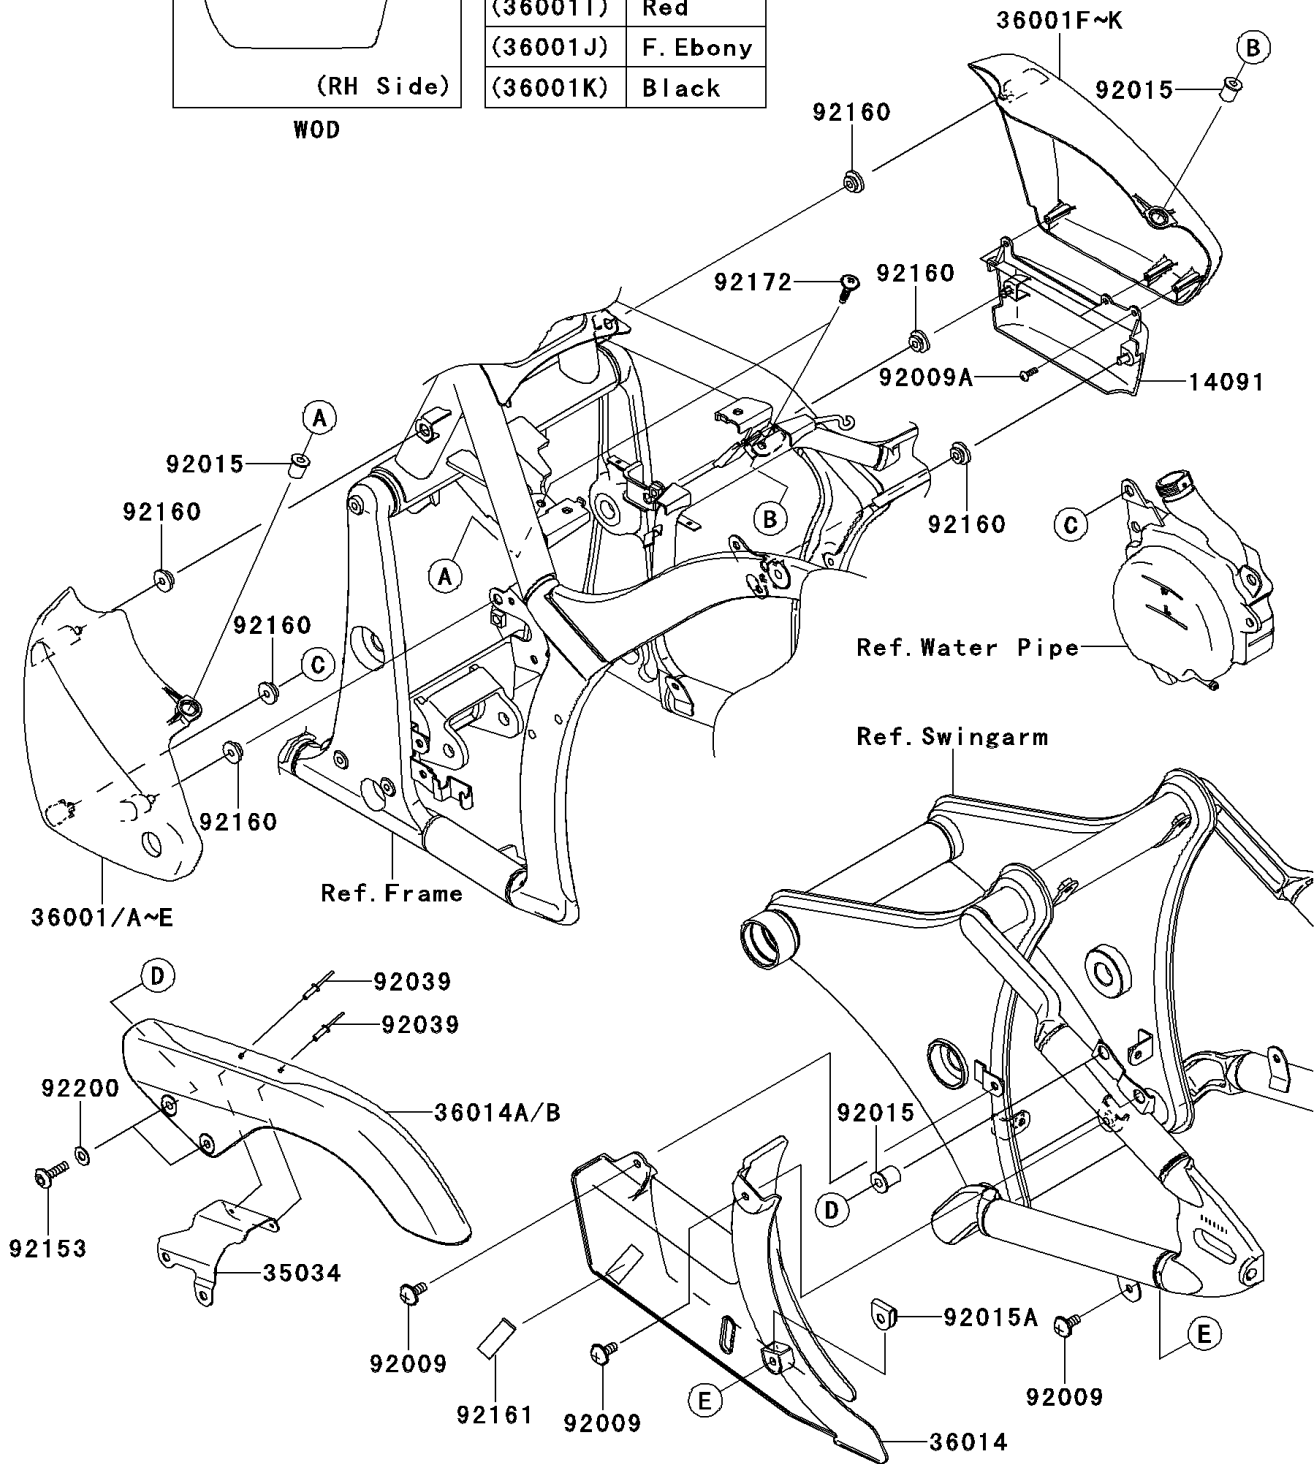

# 2012 VULCAN® 900 CLASSIC PARTS DIAGRAM

## Side Covers/Chain Cover

F2610

(36001F)	Ebony
(36001G)	Gray
(36001H)	Blue
(36001I)	Red
(36001J)	F. Ebony
(36001K)	Black

## 2012 VULCAN® 900 CLASSIC PARTS LIST

### Side Covers/Chain Cover

ITEM NAME	PART NUMBER	QUANTITY
COVER,SIDE COVER,RH (Ref # 14091)	14091-0641	1
REINFORCE (Ref # 35034)	35034-0082	1
COVER-SIDE,LH,M.D.RED (Ref # 36001C)	36001-0081-33M	1
COVER-SIDE,RH,M.D.RED (Ref # 36001I)	36001-0082-33M	1
CASE-CHAIN,LWR (Ref # 36014)	36014-0031	1
CASE-CHAIN,UPP (Ref # 36014A)	36014-0032	1
SCREW,6X14 (Ref # 92009)	92009-1662	3
SCREW,TAPPING,4X14 (Ref # 92009A)	92009-1792	3
NUT (Ref # 92015)	92015-1700	4
NUT,CLIP,6MM (Ref # 92015A)	92015-1904	1
RIVET (Ref # 92039)	92039-1251	2
BOLT,SOCKET,6X22 (Ref # 92153)	92153-1356	2
DAMPER (Ref # 92160)	92160-1613	6
DAMPER (Ref # 92161)	92161-0124	1
SCREW,6X26 (Ref # 92172)	92172-0137	2
WASHER,6.5X14X1 (Ref # 92200)	92200-1388	2
COVER-SIDE,LH,M.S.BLACK (Ref # 36001E)	36001-0081-660	1
COVER-SIDE,RH,M.S.BLACK (Ref # 36001K)	36001-0082-660	1