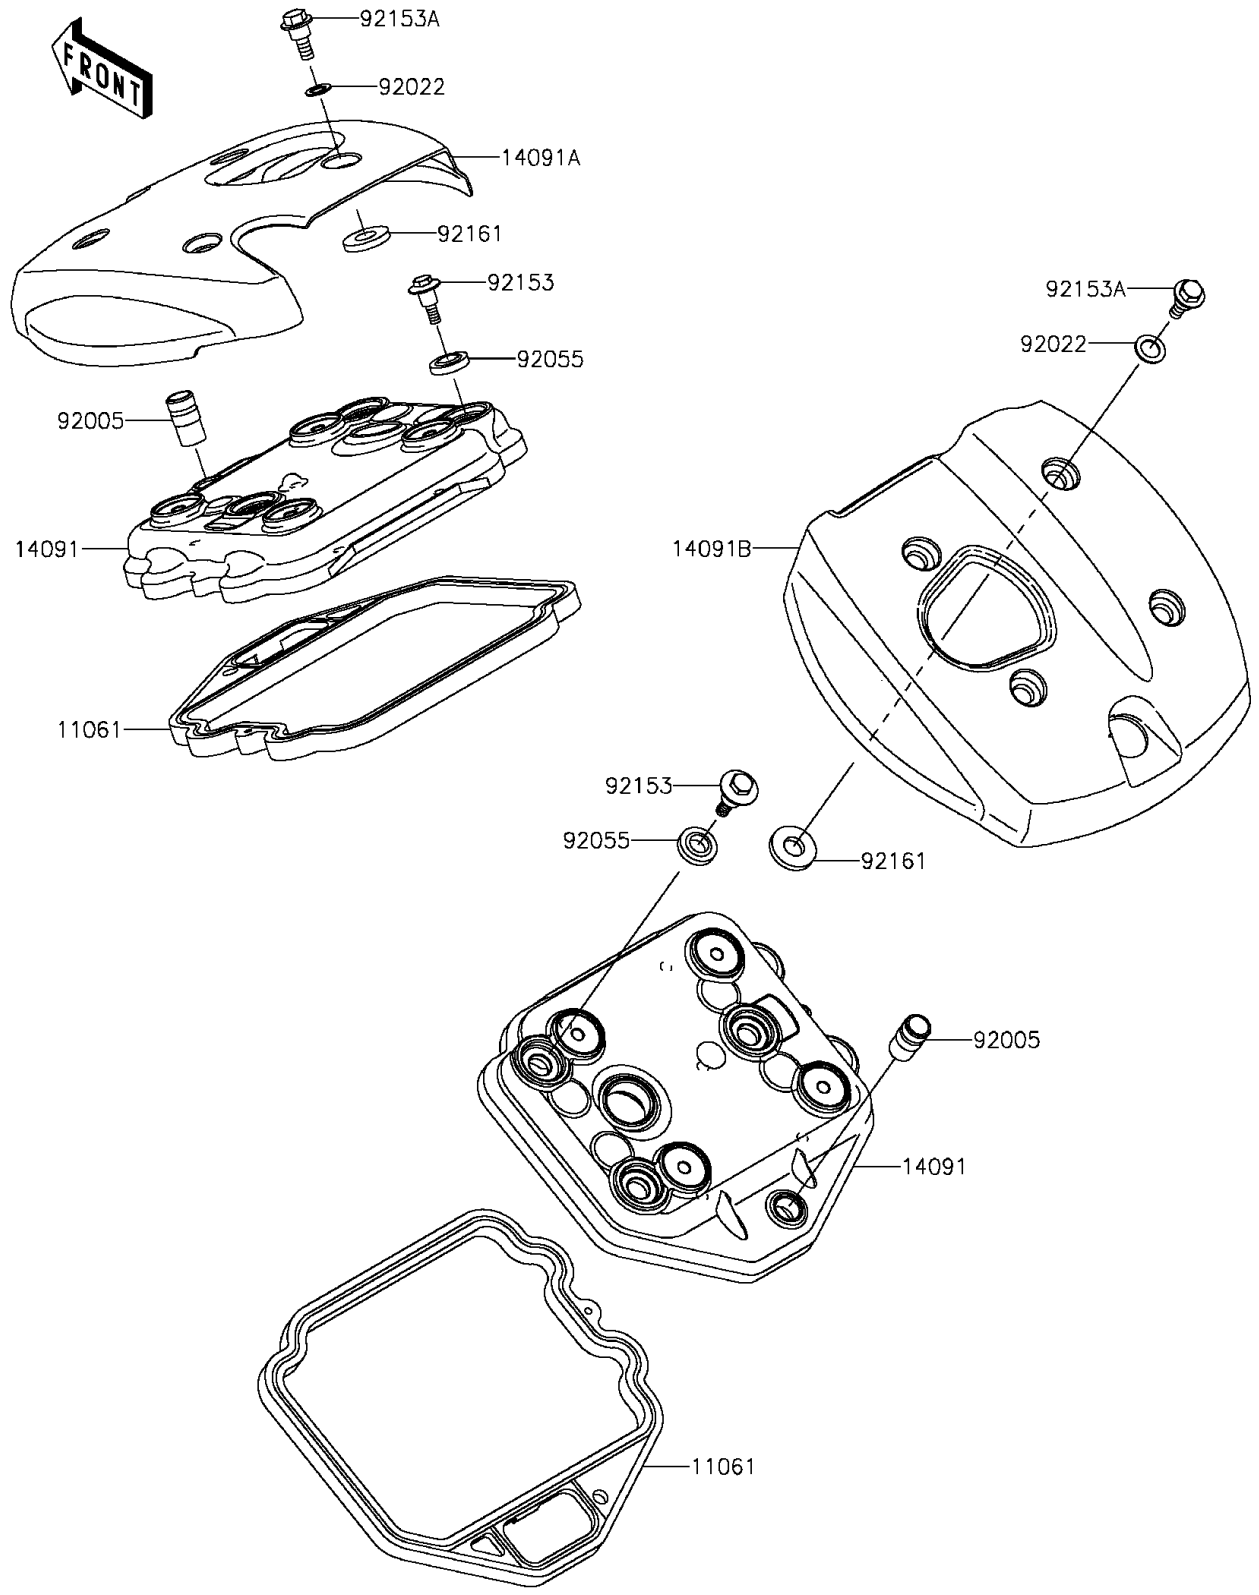

2011 VULCAN® 900 CLASSIC LT PARTS DIAGRAM

Cylinder Head Cover

E1112

2011 VULCAN® 900 CLASSIC LT PARTS LIST

Cylinder Head Cover

ITEM NAME	PART NUMBER	QUANTITY
GASKET,HEAD COVER (Ref # 11061)	11061-0261	2
COVER,HEAD (Ref # 14091)	14091-0506	2
COVER,TOP,FR (Ref # 14091A)	14091-0507	1
COVER,TOP,RR (Ref # 14091B)	14091-0508	1
FITTING (Ref # 92005)	92005-0052	2
WASHER,10.2X16X1 (Ref # 92022)	92022-1829	8
RING-O,HEAD COVER BOLT (Ref # 92055)	92055-1352	6
BOLT,HEAD COVER (Ref # 92153)	92153-0793	6
BOLT,FLANGED,6X19 (Ref # 92153A)	92153-1400	8
DAMPER (Ref # 92161)	92161-0366	8