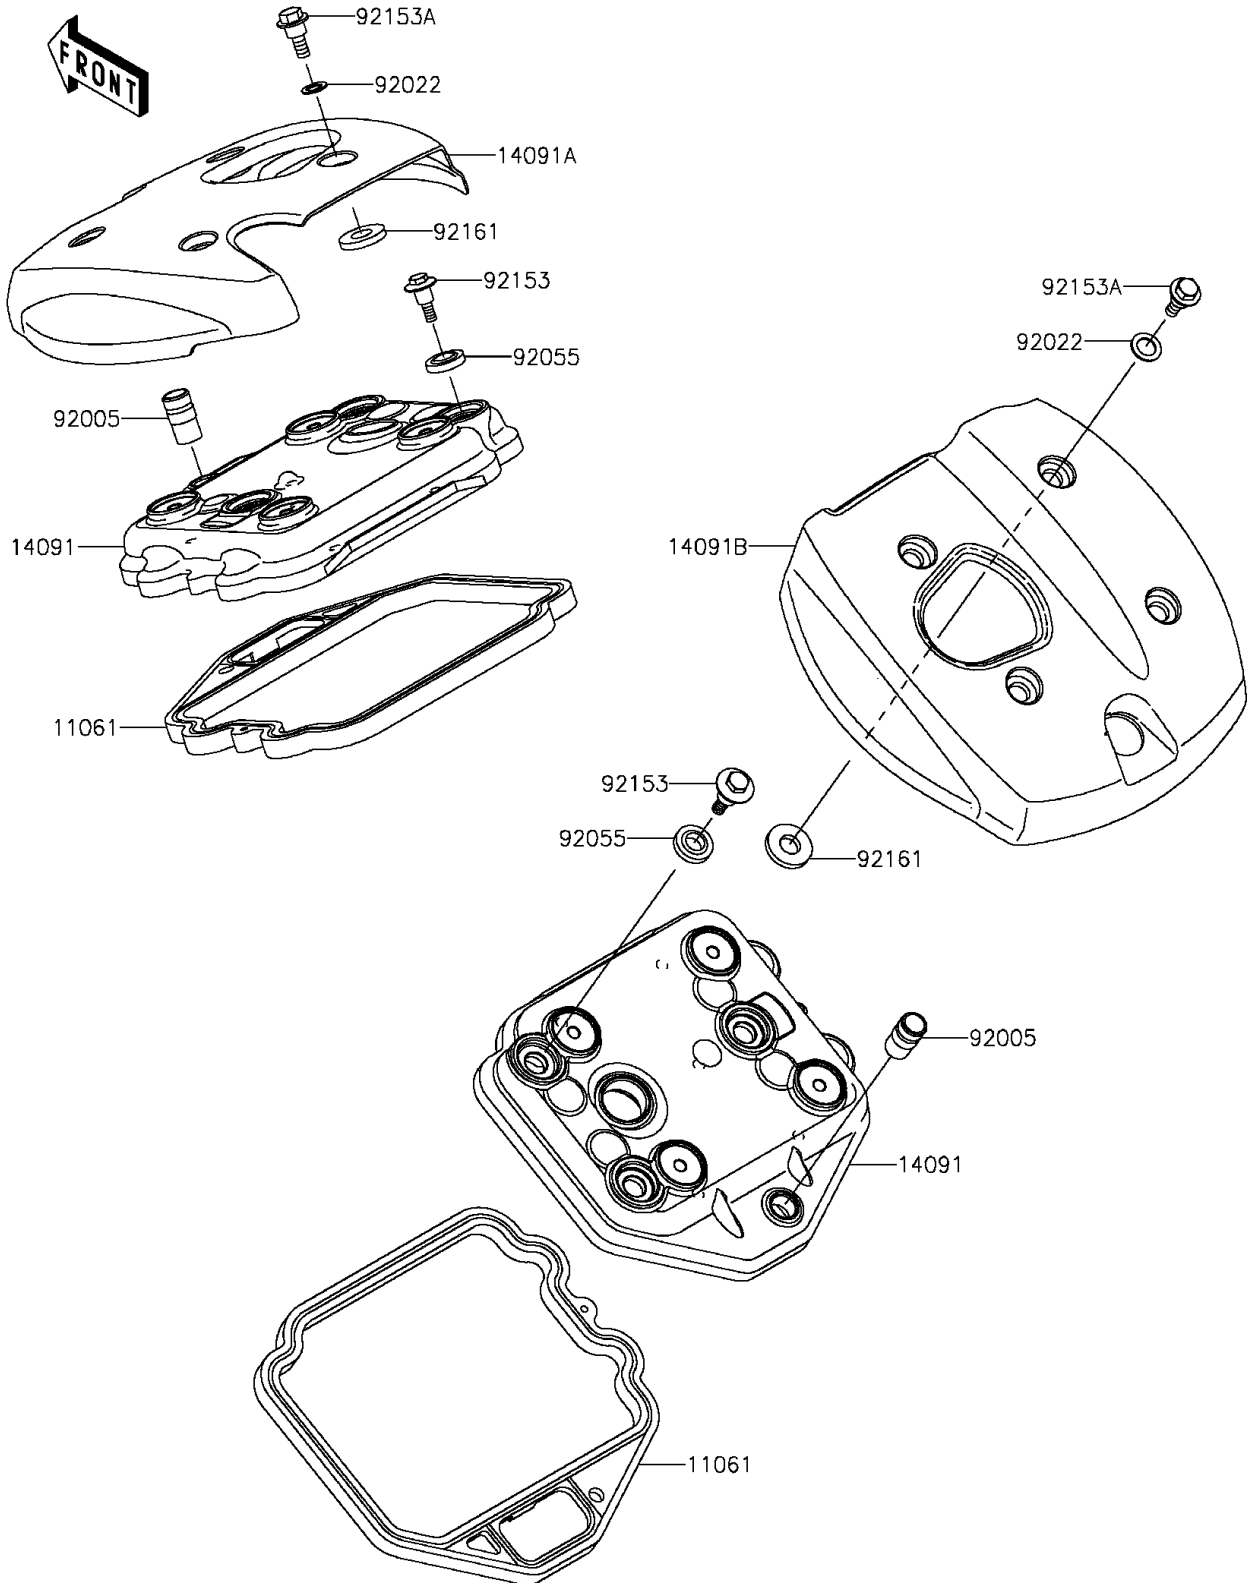

2013 VULCAN® 900 CLASSIC LT PARTS DIAGRAM

Cylinder Head Cover

E1112

2013 VULCAN® 900 CLASSIC LT PARTS LIST

Cylinder Head Cover

ITEM NAME	PART NUMBER	QUANTITY
GASKET,HEAD COVER (Ref # 11061)	11061-0261	2
COVER,HEAD (Ref # 14091)	14091-0506	2
COVER,TOP,FR (Ref # 14091A)	14091-0507	1
COVER,TOP,RR (Ref # 14091B)	14091-0508	1
FITTING (Ref # 92005)	92005-0052	2
WASHER,10.2X16X1 (Ref # 92022)	92022-1829	8
RING-O,HEAD COVER BOLT (Ref # 92055)	92055-1352	6
BOLT,HEAD COVER (Ref # 92153)	92153-0793	6
BOLT,FLANGED,6X19 (Ref # 92153A)	92153-1400	8
DAMPER (Ref # 92161)	92161-0366	8