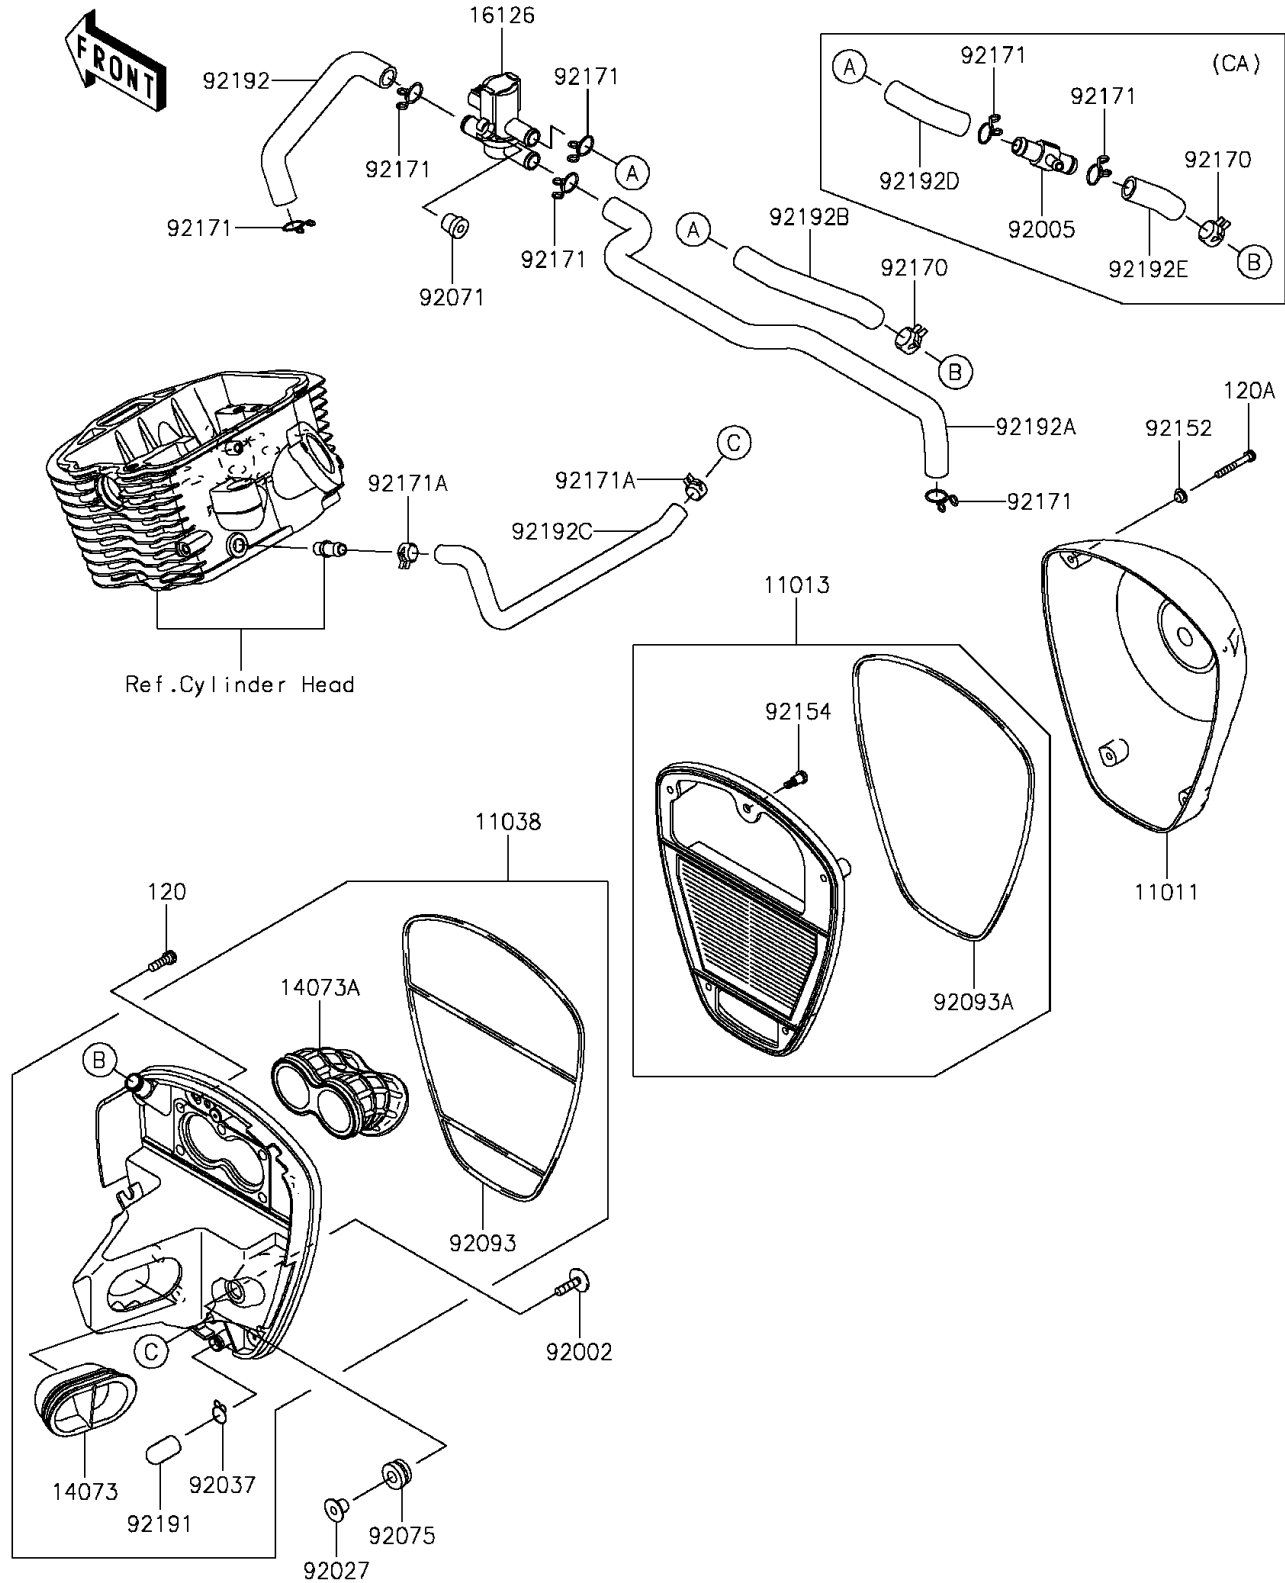

2013 VULCAN® 900 CLASSIC LT PARTS DIAGRAM

Air Cleaner

E1130

2013 VULCAN® 900 CLASSIC LT PARTS LIST

Air Cleaner

ITEM NAME	PART NUMBER	QUANTITY
BOLT-SOCKET,6X18 (Ref # 120)	120CA0618	5
BOLT-SOCKET,5X35 (Ref # 120A)	120CC0535	4
CASE-AIR FILTER (Ref # 11011)	11011-0080	1
ELEMENT-AIR FILTER (Ref # 11013)	11013-0015	1
CASE-ASSY-AIR FILTER (Ref # 11038)	11038-0015	1
DUCT,INTAKE (Ref # 14073)	14073-0103	1
DUCT,THROTTLE BODY (Ref # 14073A)	14073-0104	1
VALVE,AIR SWITCHING (Ref # 16126)	16126-1437	1
BOLT,6X25 (Ref # 92002)	92002-1135	2
COLLAR,L=12 (Ref # 92027)	92027-1062	2
CLAMP,14.5MM (Ref # 92037)	92037-1900	1
GROMMET (Ref # 92071)	92071-0026	1
DAMPER,RUBBER (Ref # 92075)	92075-1123	2
SEAL (Ref # 92093)	92093-0054	1
SEAL (Ref # 92093A)	92093-0057	1
COLLAR (Ref # 92152)	92152-0451	4
BOLT,SOCKET,5X16.5 (Ref # 92154)	92154-0120	1
CLAMP (Ref # 92170)	92170-1989	1
CLAMP (Ref # 92171A)	92171-1441	2
TUBE (Ref # 92191)	92191-1704	1
TUBE,ASV-FR HEAD (Ref # 92192)	92192-0266	1
TUBE,ASV-RR HEAD (Ref # 92192A)	92192-0267	1
TUBE,BLOWBY (Ref # 92192C)	92192-0269	1
FITTING (Ref # 92005)	92005-0054	1
CLAMP (Ref # 92171)	92171-0790	5
CLAMP (Ref # 92171)	92171-0790	7
TUBE,A/C-ASV (Ref # 92192B)	92192-0268	1
TUBE,ASV-FITTING (Ref # 92192D)	92192-0345	1
TUBE,A/C-FITTING (Ref # 92192E)	92192-0510	1