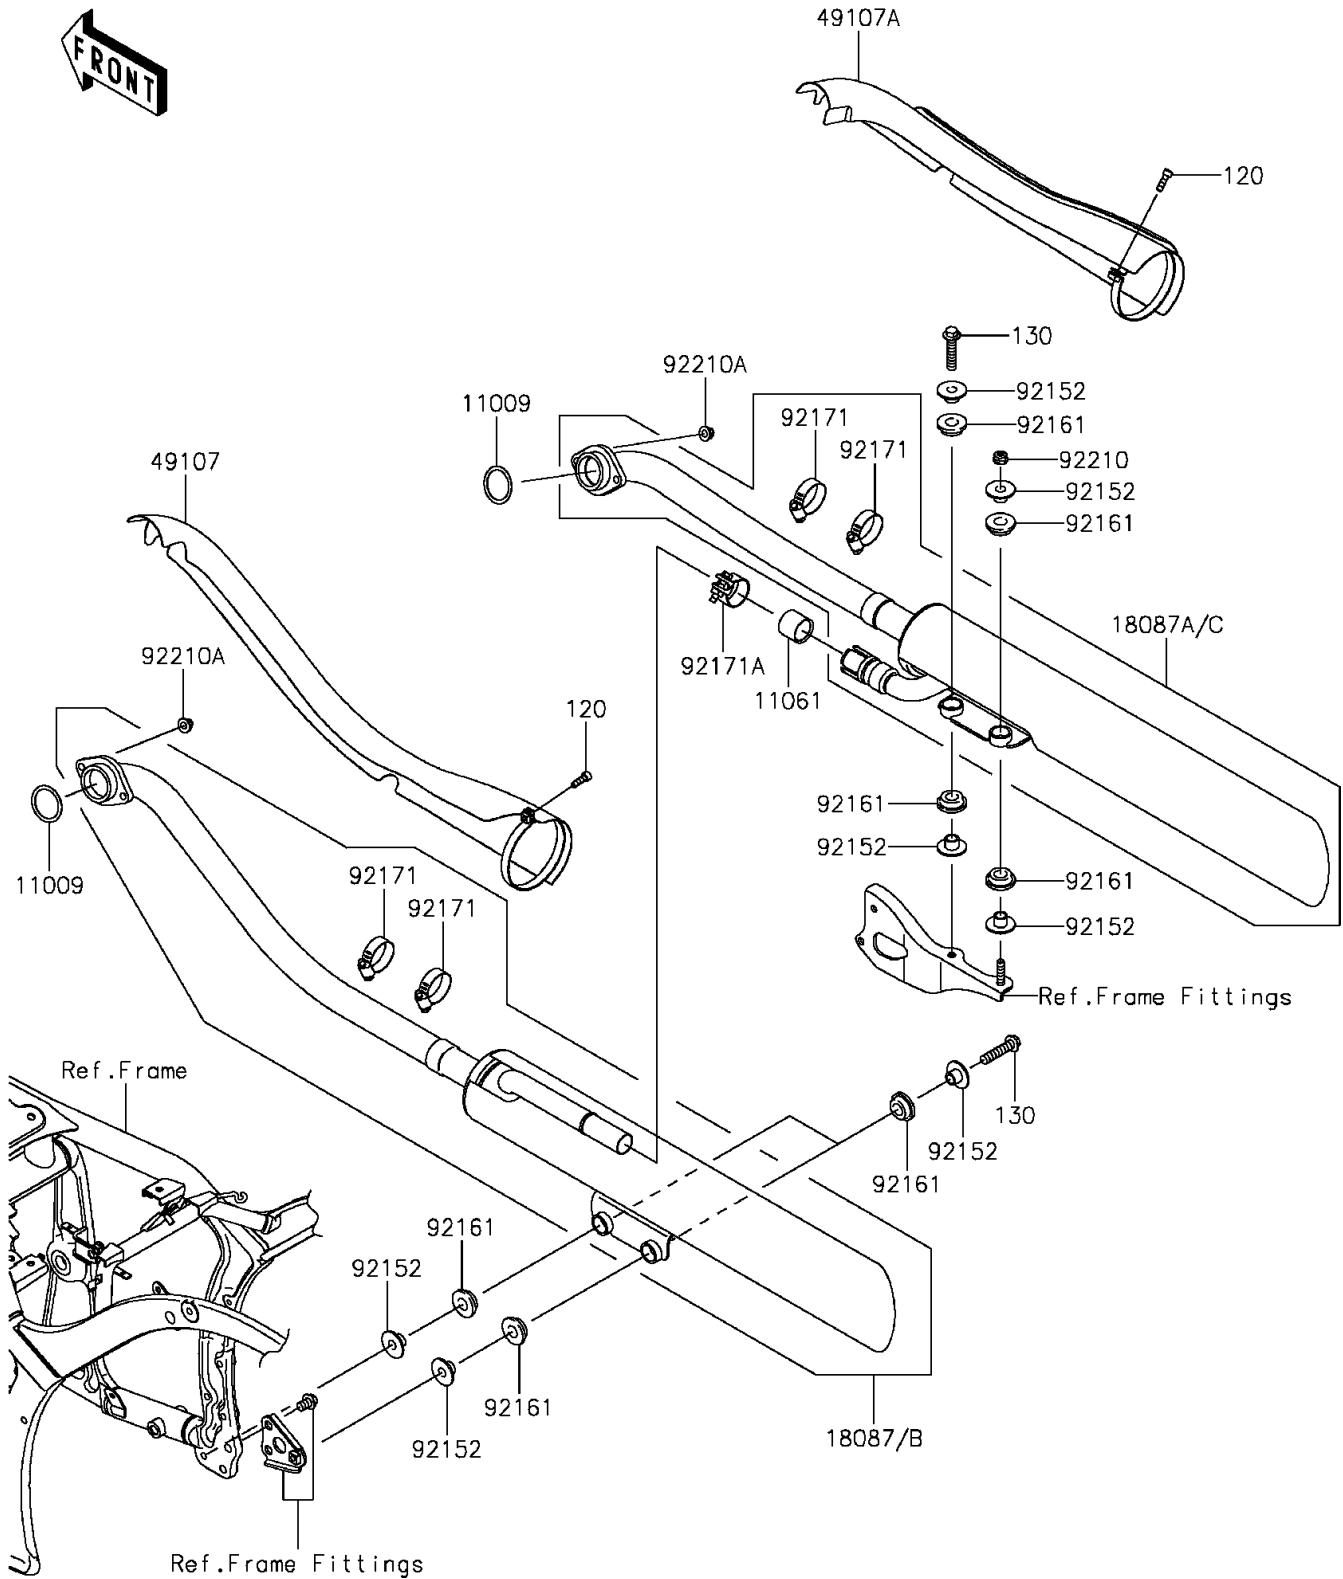

2012 VULCAN® 900 CLASSIC LT PARTS DIAGRAM

Muffler(s)

E1140

2012 VULCAN® 900 CLASSIC LT PARTS LIST

Muffler(s)

ITEM NAME	PART NUMBER	QUANTITY
BOLT-SOCKET,6X20 (Ref # 120)	120CC0620	2
BOLT-FLANGED,8X35 (Ref # 130)	130BB0835	3
GASKET,EXHAUST PIPE HOLDER (Ref # 11009)	11009-1856	2
GASKET,MUFFLER JOINT (Ref # 11061)	11061-0207	1
MUFFLER,FR (Ref # 18087B)	18087-0281	1
MUFFLER,RR (Ref # 18087C)	18087-0282	1
COVER-EXHAUST PIPE,FR (Ref # 49107)	49107-0087	1
COVER-EXHAUST PIPE,RR (Ref # 49107A)	49107-0106	1
COLLAR,8.8X12X10.6 (Ref # 92152)	92152-0082	8
DAMPER (Ref # 92161)	92161-0135	8
CLAMP (Ref # 92171)	92171-0059	4
CLAMP (Ref # 92171A)	92171-0593	1
NUT,FLANGED,8MM (Ref # 92210)	92210-0004	1
NUT,CAP,8MM (Ref # 92210A)	92210-1132	4