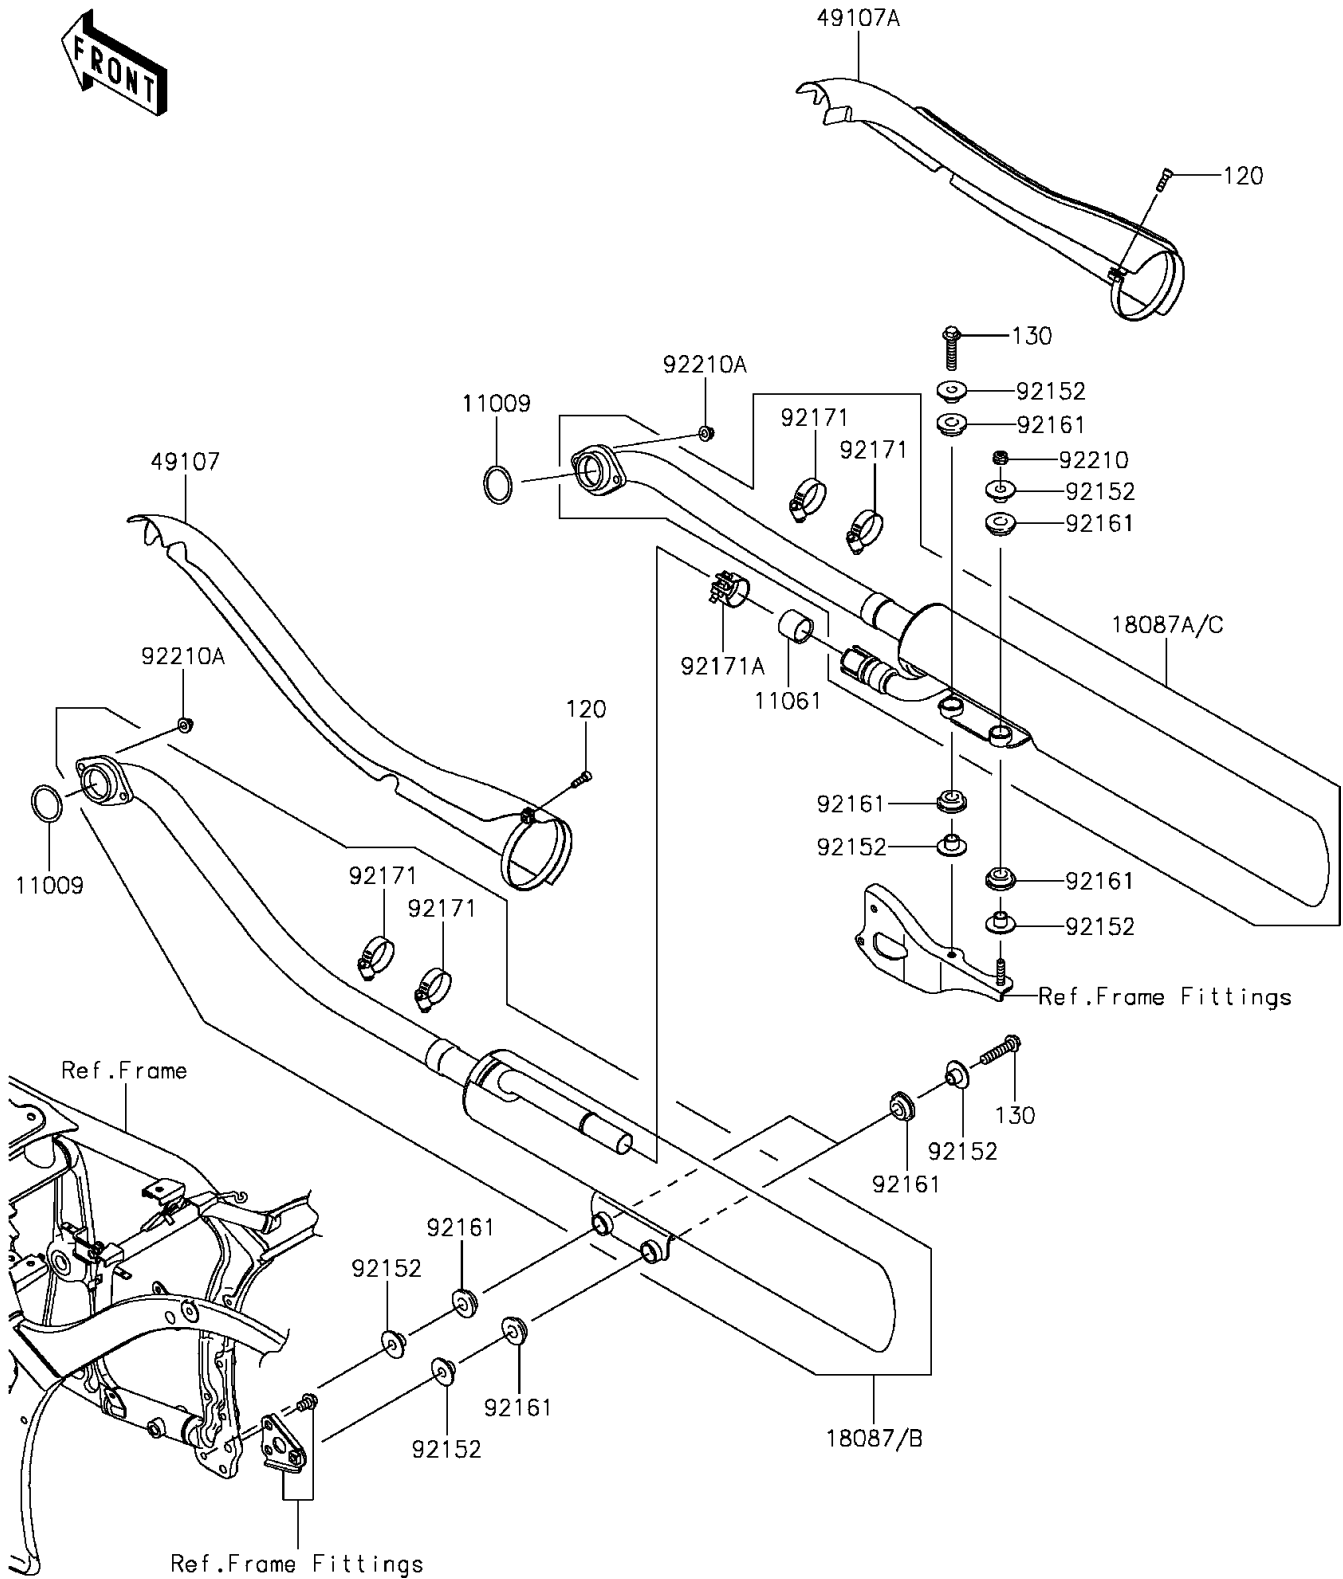

2014 VULCAN® 900 CLASSIC LT PARTS DIAGRAM

Muffler(s)

E1140

2014 VULCAN® 900 CLASSIC LT PARTS LIST

Muffler(s)

ITEM NAME	PART NUMBER	QUANTITY
BOLT-SOCKET,6X20 (Ref # 120)	120CC0620	2
BOLT-FLANGED,8X35 (Ref # 130)	130BB0835	3
GASKET,EXHAUST PIPE HOLDER (Ref # 11009)	11009-1856	2
GASKET,MUFFLER JOINT (Ref # 11061)	11061-0207	1
MUFFLER,FR (Ref # 18087B)	18087-0281	1
MUFFLER,RR (Ref # 18087C)	18087-0282	1
COVER-EXHAUST PIPE,FR (Ref # 49107)	49107-0087	1
COVER-EXHAUST PIPE,RR (Ref # 49107A)	49107-0106	1
COLLAR,8.8X12X10.6 (Ref # 92152)	92152-0082	8
DAMPER (Ref # 92161)	92161-0135	8
CLAMP (Ref # 92171)	92171-0059	4
CLAMP (Ref # 92171A)	92171-0593	1
NUT,FLANGED,8MM (Ref # 92210)	92210-0004	1
NUT,CAP,8MM (Ref # 92210A)	92210-1132	4