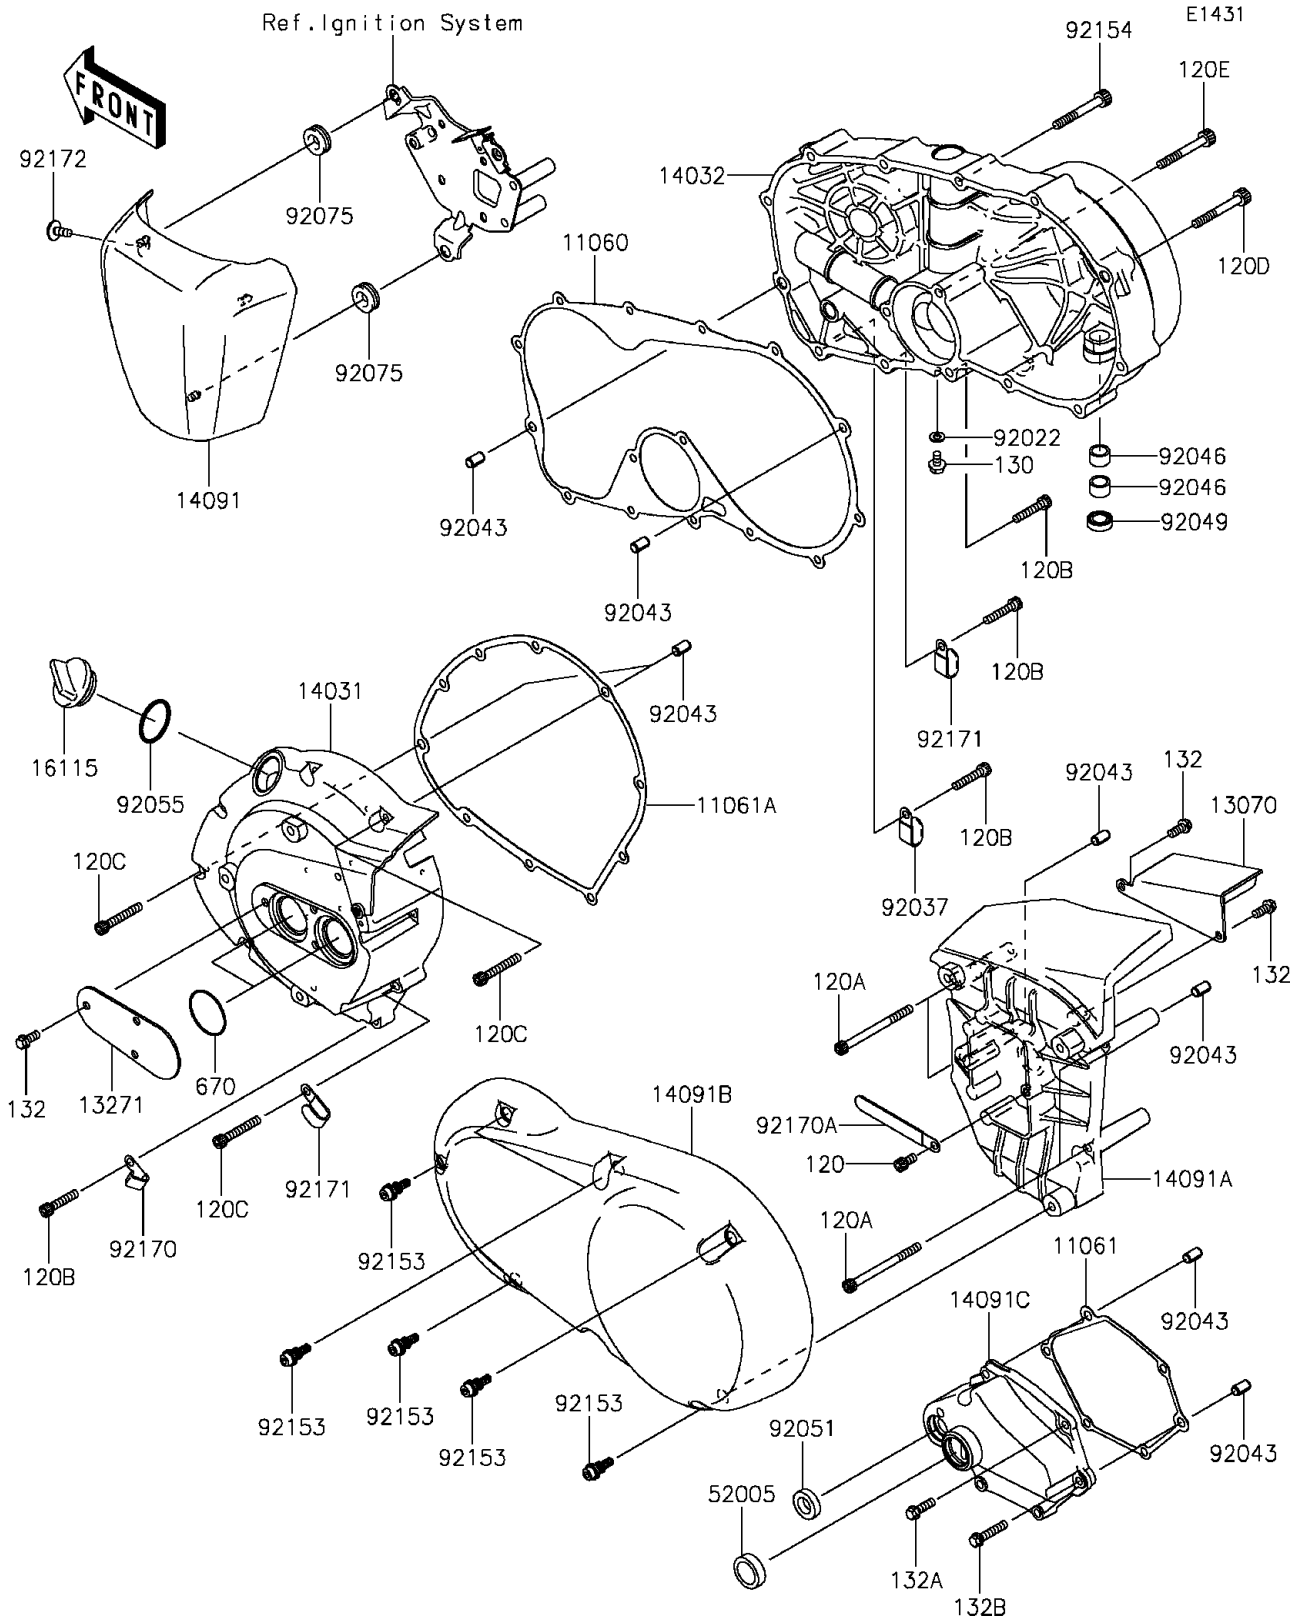

# 2014 VULCAN® 900 CLASSIC LT PARTS DIAGRAM

Engine Cover(s)

### Engine Cover(s)

ITEM NAME	PART NUMBER	QUANTITY
BOLT-SOCKET,6X12 (Ref # 120)	120CA0612	1
BOLT-SOCKET,6X75 (Ref # 120A)	120CA0675	4
BOLT-SOCKET,6X30 (Ref # 120B)	120CC0630	9
BOLT-SOCKET,6X40 (Ref # 120C)	120CC0640	4
BOLT-SOCKET,6X50 (Ref # 120D)	120CC0650	10
BOLT-SOCKET,6X65 (Ref # 120E)	120CC0665	1
BOLT-FLANGED,6X10 (Ref # 130)	130BA0610	1
BOLT-FLANGED-SMALL,6X14 (Ref # 132)	132BA0614	5
BOLT-FLANGED-SMALL,6X20 (Ref # 132A)	132BA0620	1
BOLT-FLANGED-SMALL,6X30 (Ref # 132B)	132BA0630	5
O RING (Ref # 670)	670B3034	2
GASKET,CLUTCH COVER (Ref # 11060)	11060-1926	1
GASKET,MECHANISM COVER (Ref # 11061)	11061-0208	1
GASKET,GENERATOR COVER (Ref # 11061A)	11061-0209	1
GUIDE,BELT (Ref # 13070)	13070-0055	1
PLATE (Ref # 13271)	13271-0700	1
COVER-GENERATOR (Ref # 14031)	14031-0056	1
COVER-CLUTCH (Ref # 14032)	14032-0076	1
COVER (Ref # 14091)	14091-0289	1
COVER,PULLEY (Ref # 14091A)	14091-0510	1
COVER,PLATING,LH (Ref # 14091B)	14091-0511	1
COVER,CHANGE MECHANIZM (Ref # 14091C)	14091-0633	1
CAP-OIL FILLER (Ref # 16115)	16115-1009	1
GAUGE,OIL LEVEL (Ref # 52005)	52005-1009	1
WASHER,6.1X12X1 (Ref # 92022)	92022-077	1
CLAMP,L=45 (Ref # 92037)	92037-1539	1
PIN,6.2X8X14 (Ref # 92043)	92043-1263	8
BEARING-NEEDLE,HK1210FM (Ref # 92046)	92046-0034	2
SEAL-OIL,TB12205.5 (Ref # 92049)	92049-1271	1

## 2014 VULCAN® 900 CLASSIC LT PARTS LIST

### Engine Cover(s)

ITEM NAME	PART NUMBER	QUANTITY
SEAL-OIL,TB13225.5 (Ref # 92051)	92051-005	1
RING-O,31.5X2.6 (Ref # 92055)	92055-049	1
DAMPER (Ref # 92075)	92075-1629	3
BOLT,SOCKET,6X22 (Ref # 92153)	92153-1331	6
BOLT,SOCKET,6X50 (Ref # 92154)	92154-0270	1
CLAMP,HARNESS (Ref # 92170)	92170-1900	1
CLAMP (Ref # 92170A)	92170-1925	1
CLAMP (Ref # 92171)	92171-0739	2
SCREW,5X12 (Ref # 92172)	92172-0101	1