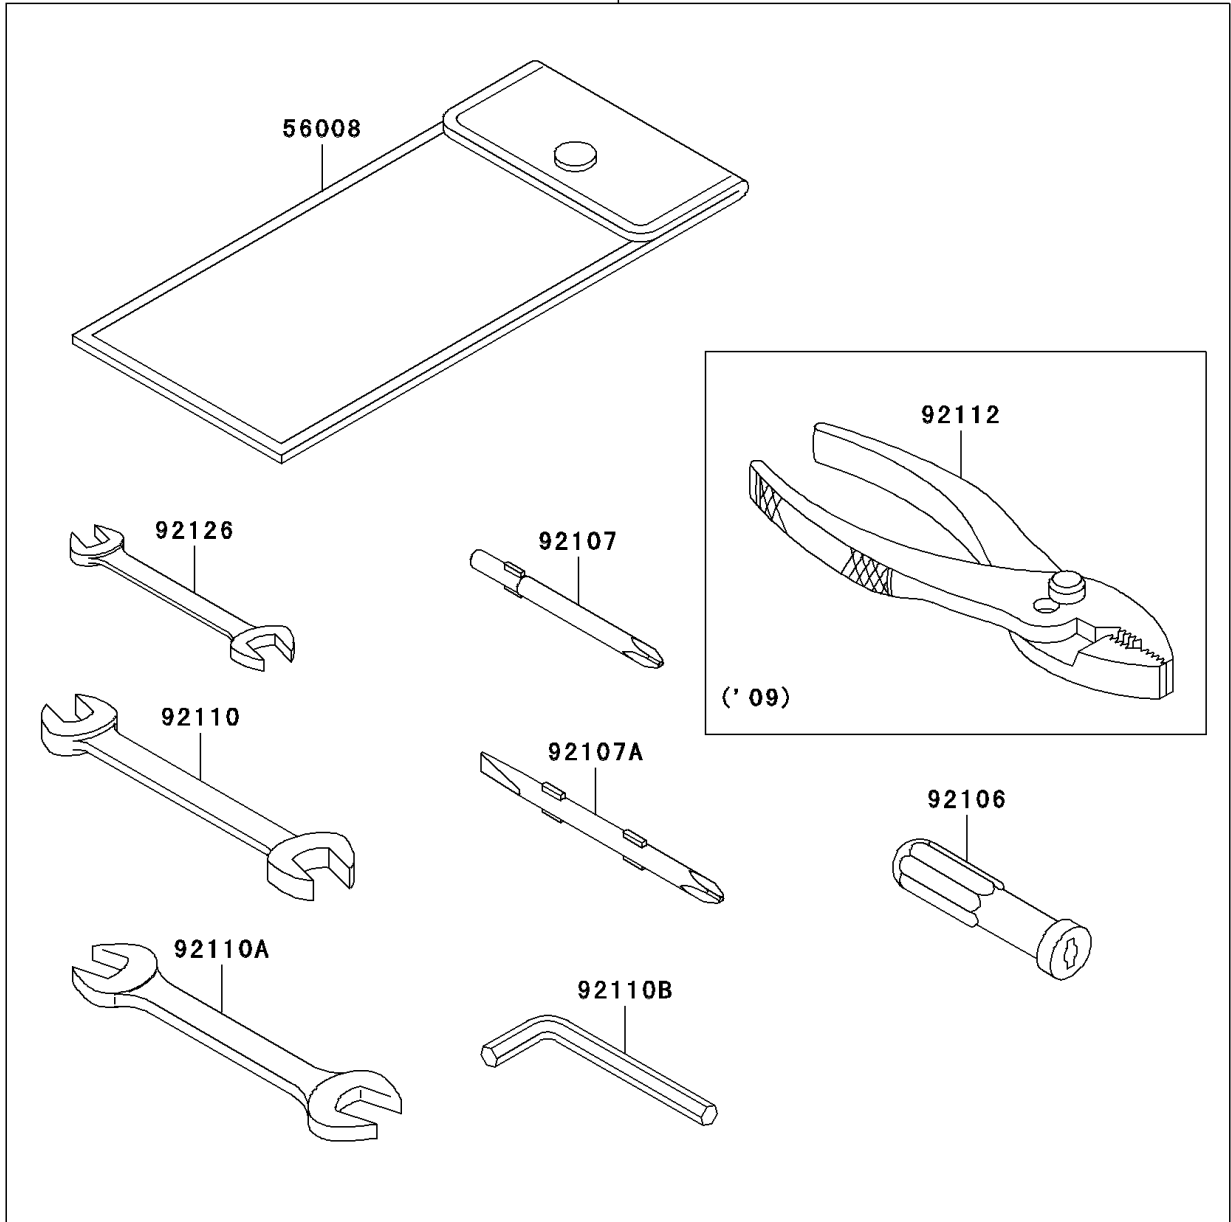

2009 Vulcan[®] 1700 Nomad[™] PARTS DIAGRAM

Owner's Tools

56007/A

F2810

2009 Vulcan® 1700 Nomad™ PARTS LIST

Owner's Tools

ITEM NAME	PART NUMBER	QUANTITY
TOOL-KIT (Ref # 56007)	56007-0072	1
BAG,TOOL (Ref # 56008)	56008-0001	1
GASKET-LIQUID,TB1211F,CLEAR (Ref # 92104)	92104-0004	1
GASKET-LIQUID,TB1216B,BLACK (Ref # 92104A)	92104-1064	1
GRIP-SCREW DRIVER (Ref # 92106)	92106-1001	1
TOOL-DRIVER,#3PHILLIPS (Ref # 92107)	92107-005	1
TOOL-DRIVER,#2PHILLIPS&SLOT (Ref # 92107A)	92107-1051	1
TOOL-WRENCH,OPEN END,10X12 (Ref # 92110)	92110-1152	1
TOOL-WRENCH,OPEN END,14X17 (Ref # 92110A)	92110-1153	1
TOOL-WRENCH,ALLEN,4MM (Ref # 92110B)	92110-3703	1
TOOL-PLIERS (Ref # 92112)	92112-1001	1
TOOL-WRENCH,OPEN END,8X10 (Ref # 92126)	92126-004	1