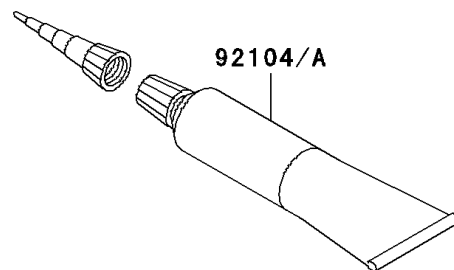

# 2009 Vulcan® 1700 Nomad™ PARTS DIAGRAM

Owner's Tools

56007/A

F2810

### Owner's Tools

ITEM NAME	PART NUMBER	QUANTITY
TOOL-KIT (Ref # 56007)	56007-0072	1
BAG,TOOL (Ref # 56008)	56008-0001	1
GASKET-LIQUID,TB1211F,CLEAR (Ref # 92104)	92104-0004	1
GASKET-LIQUID,TB1216B,BLACK (Ref # 92104A)	92104-1064	1
GRIP-SCREW DRIVER (Ref # 92106)	92106-1001	1
TOOL-DRIVER,#3PHILLIPS (Ref # 92107)	92107-005	1
TOOL-DRIVER,#2PHILLIPS&SLOT (Ref # 92107A)	92107-1051	1
TOOL-WRENCH,OPEN END,10X12 (Ref # 92110)	92110-1152	1
TOOL-WRENCH,OPEN END,14X17 (Ref # 92110A)	92110-1153	1
TOOL-WRENCH,ALLEN,4MM (Ref # 92110B)	92110-3703	1
TOOL-PLIERS (Ref # 92112)	92112-1001	1
TOOL-WRENCH,OPEN END,8X10 (Ref # 92126)	92126-004	1