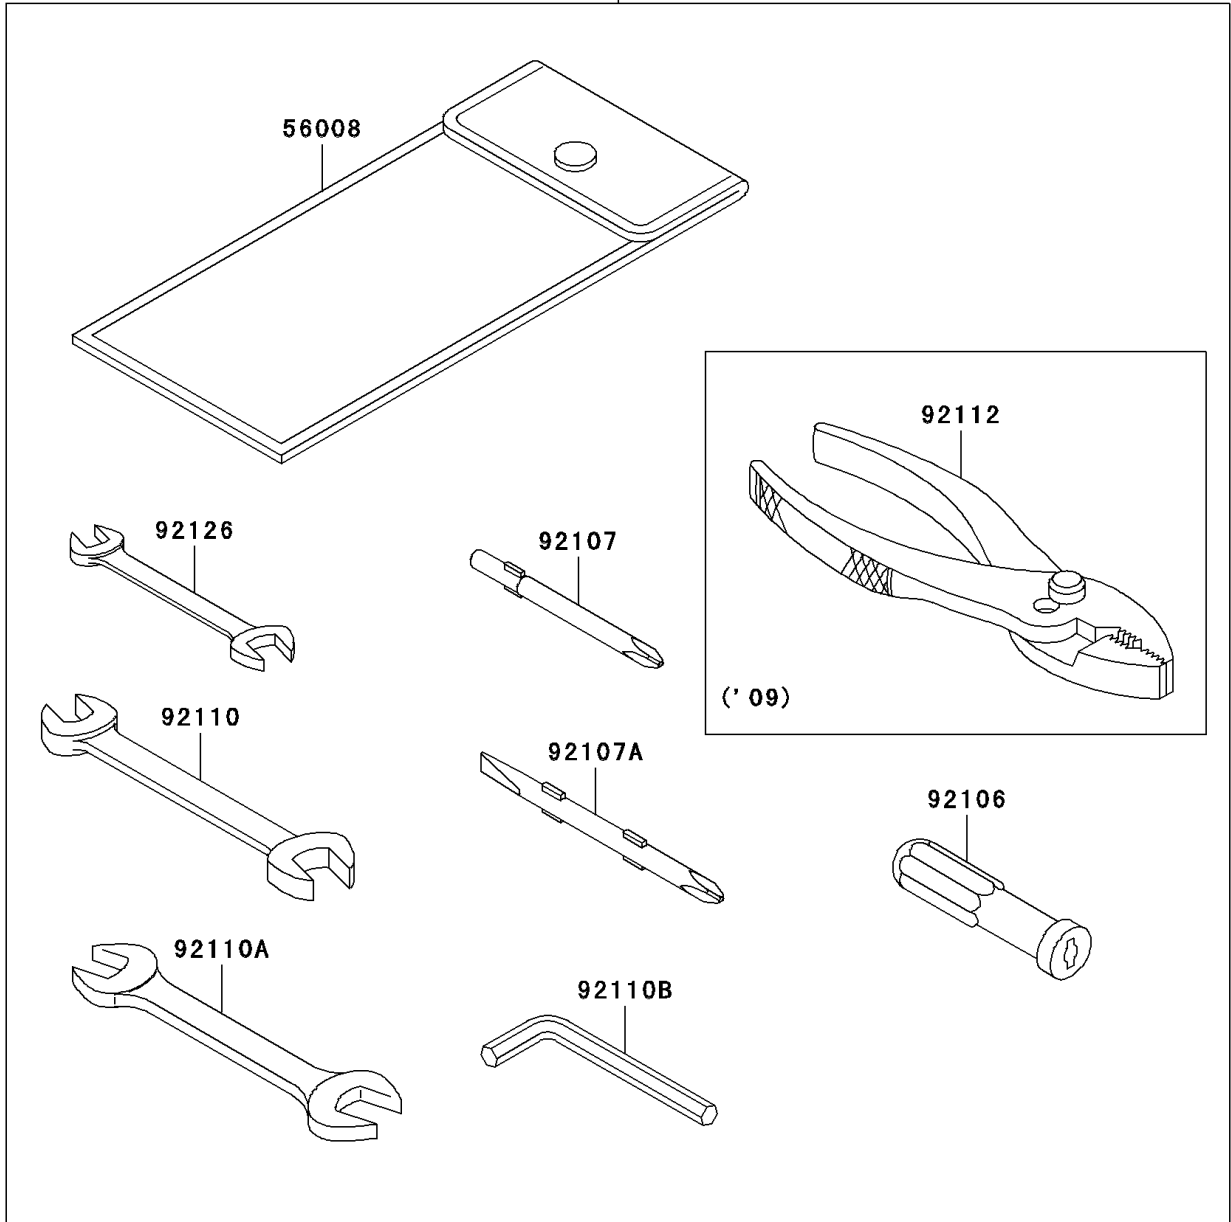

# 2009 Vulcan® 1700 Nomad™ PARTS DIAGRAM

Owner's Tools

56007/A

F2810

## 2009 Vulcan® 1700 Nomad™ PARTS LIST

### Owner's Tools

ITEM NAME	PART NUMBER	QUANTITY
TOOL-KIT (Ref # 56007)	56007-0072	1
BAG,TOOL (Ref # 56008)	56008-0001	1
GASKET-LIQUID,TB1211F,CLEAR (Ref # 92104)	92104-0004	1
GASKET-LIQUID,TB1216B,BLACK (Ref # 92104A)	92104-1064	1
GRIP-SCREW DRIVER (Ref # 92106)	92106-1001	1
TOOL-DRIVER,#3PHILLIPS (Ref # 92107)	92107-005	1
TOOL-DRIVER,#2PHILLIPS&SLOT (Ref # 92107A)	92107-1051	1
TOOL-WRENCH,OPEN END,10X12 (Ref # 92110)	92110-1152	1
TOOL-WRENCH,OPEN END,14X17 (Ref # 92110A)	92110-1153	1
TOOL-WRENCH,ALLEN,4MM (Ref # 92110B)	92110-3703	1
TOOL-PLIERS (Ref # 92112)	92112-1001	1
TOOL-WRENCH,OPEN END,8X10 (Ref # 92126)	92126-004	1