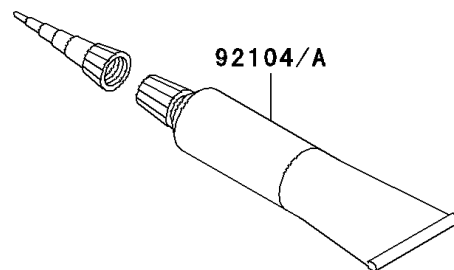

2009 Vulcan[®] 1700 Nomad[™] PARTS DIAGRAM

Owner's Tools

56007/A

F2810

2009 Vulcan® 1700 Nomad™ PARTS LIST

Owner's Tools

ITEM NAME	PART NUMBER	QUANTITY
TOOL-KIT (Ref # 56007)	56007-0072	1
BAG,TOOL (Ref # 56008)	56008-0001	1
GASKET-LIQUID,TB1211F,CLEAR (Ref # 92104)	92104-0004	1
GASKET-LIQUID,TB1216B,BLACK (Ref # 92104A)	92104-1064	1
GRIP-SCREW DRIVER (Ref # 92106)	92106-1001	1
TOOL-DRIVER,#3PHILLIPS (Ref # 92107)	92107-005	1
TOOL-DRIVER,#2PHILLIPS&SLOT (Ref # 92107A)	92107-1051	1
TOOL-WRENCH,OPEN END,10X12 (Ref # 92110)	92110-1152	1
TOOL-WRENCH,OPEN END,14X17 (Ref # 92110A)	92110-1153	1
TOOL-WRENCH,ALLEN,4MM (Ref # 92110B)	92110-3703	1
TOOL-PLIERS (Ref # 92112)	92112-1001	1
TOOL-WRENCH,OPEN END,8X10 (Ref # 92126)	92126-004	1