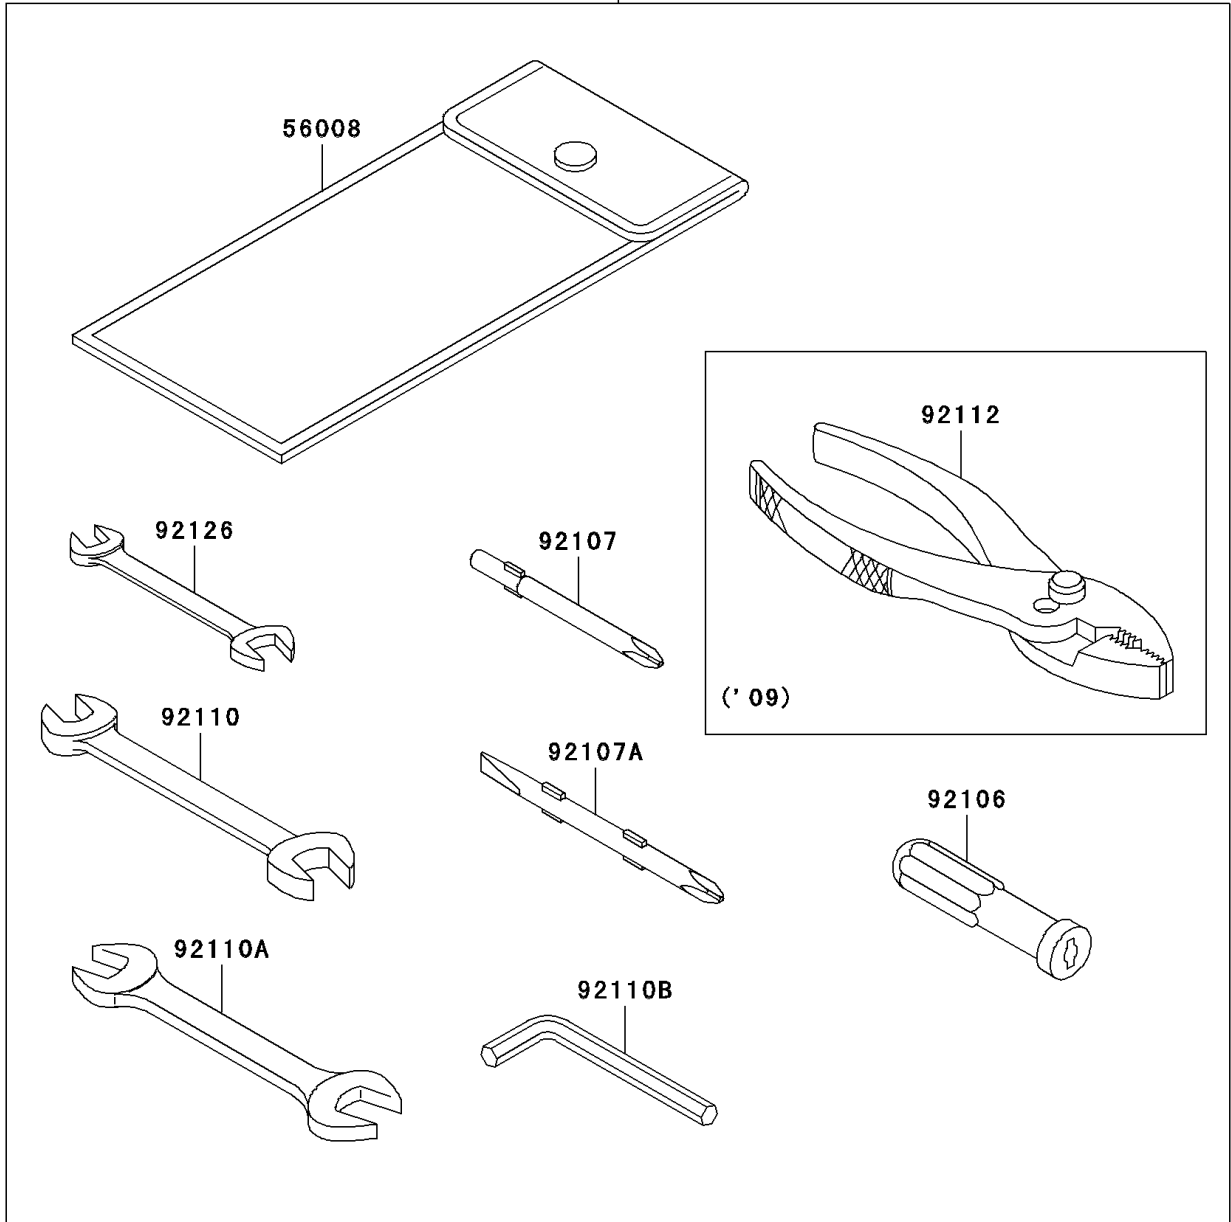

2012 VULCAN® 1700 NOMAD™ PARTS DIAGRAM

Owner's Tools

56007/A

F2810

2012 VULCAN® 1700 NOMAD™ PARTS LIST

Owner's Tools

ITEM NAME	PART NUMBER	QUANTITY
TOOL-KIT (Ref # 56007A)	56007-0085	1
BAG,TOOL (Ref # 56008)	56008-0001	1
GASKET-LIQUID,TB1211F,CLEAR (Ref # 92104)	92104-0004	1
GASKET-LIQUID,TB1216B,BLACK (Ref # 92104A)	92104-1064	1
GRIP-SCREW DRIVER (Ref # 92106)	92106-1001	1
TOOL-DRIVER,#3PHILLIPS (Ref # 92107)	92107-005	1
TOOL-DRIVER,#2PHILLIPS&SLOT (Ref # 92107A)	92107-1051	1
TOOL-WRENCH,OPEN END,10X12 (Ref # 92110)	92110-1152	1
TOOL-WRENCH,OPEN END,14X17 (Ref # 92110A)	92110-1153	1
TOOL-WRENCH,ALLEN,4MM (Ref # 92110B)	92110-3703	1
TOOL-WRENCH,OPEN END,8X10 (Ref # 92126)	92126-004	1