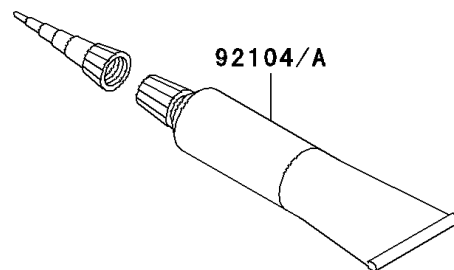

2012 VULCAN® 1700 NOMAD™ PARTS DIAGRAM

Owner's Tools

56007/A

F2810

2012 VULCAN® 1700 NOMAD™ PARTS LIST

Owner's Tools

ITEM NAME	PART NUMBER	QUANTITY
TOOL-KIT (Ref # 56007A)	56007-0085	1
BAG,TOOL (Ref # 56008)	56008-0001	1
GASKET-LIQUID,TB1211F,CLEAR (Ref # 92104)	92104-0004	1
GASKET-LIQUID,TB1216B,BLACK (Ref # 92104A)	92104-1064	1
GRIP-SCREW DRIVER (Ref # 92106)	92106-1001	1
TOOL-DRIVER,#3PHILLIPS (Ref # 92107)	92107-005	1
TOOL-DRIVER,#2PHILLIPS&SLOT (Ref # 92107A)	92107-1051	1
TOOL-WRENCH,OPEN END,10X12 (Ref # 92110)	92110-1152	1
TOOL-WRENCH,OPEN END,14X17 (Ref # 92110A)	92110-1153	1
TOOL-WRENCH,ALLEN,4MM (Ref # 92110B)	92110-3703	1
TOOL-WRENCH,OPEN END,8X10 (Ref # 92126)	92126-004	1