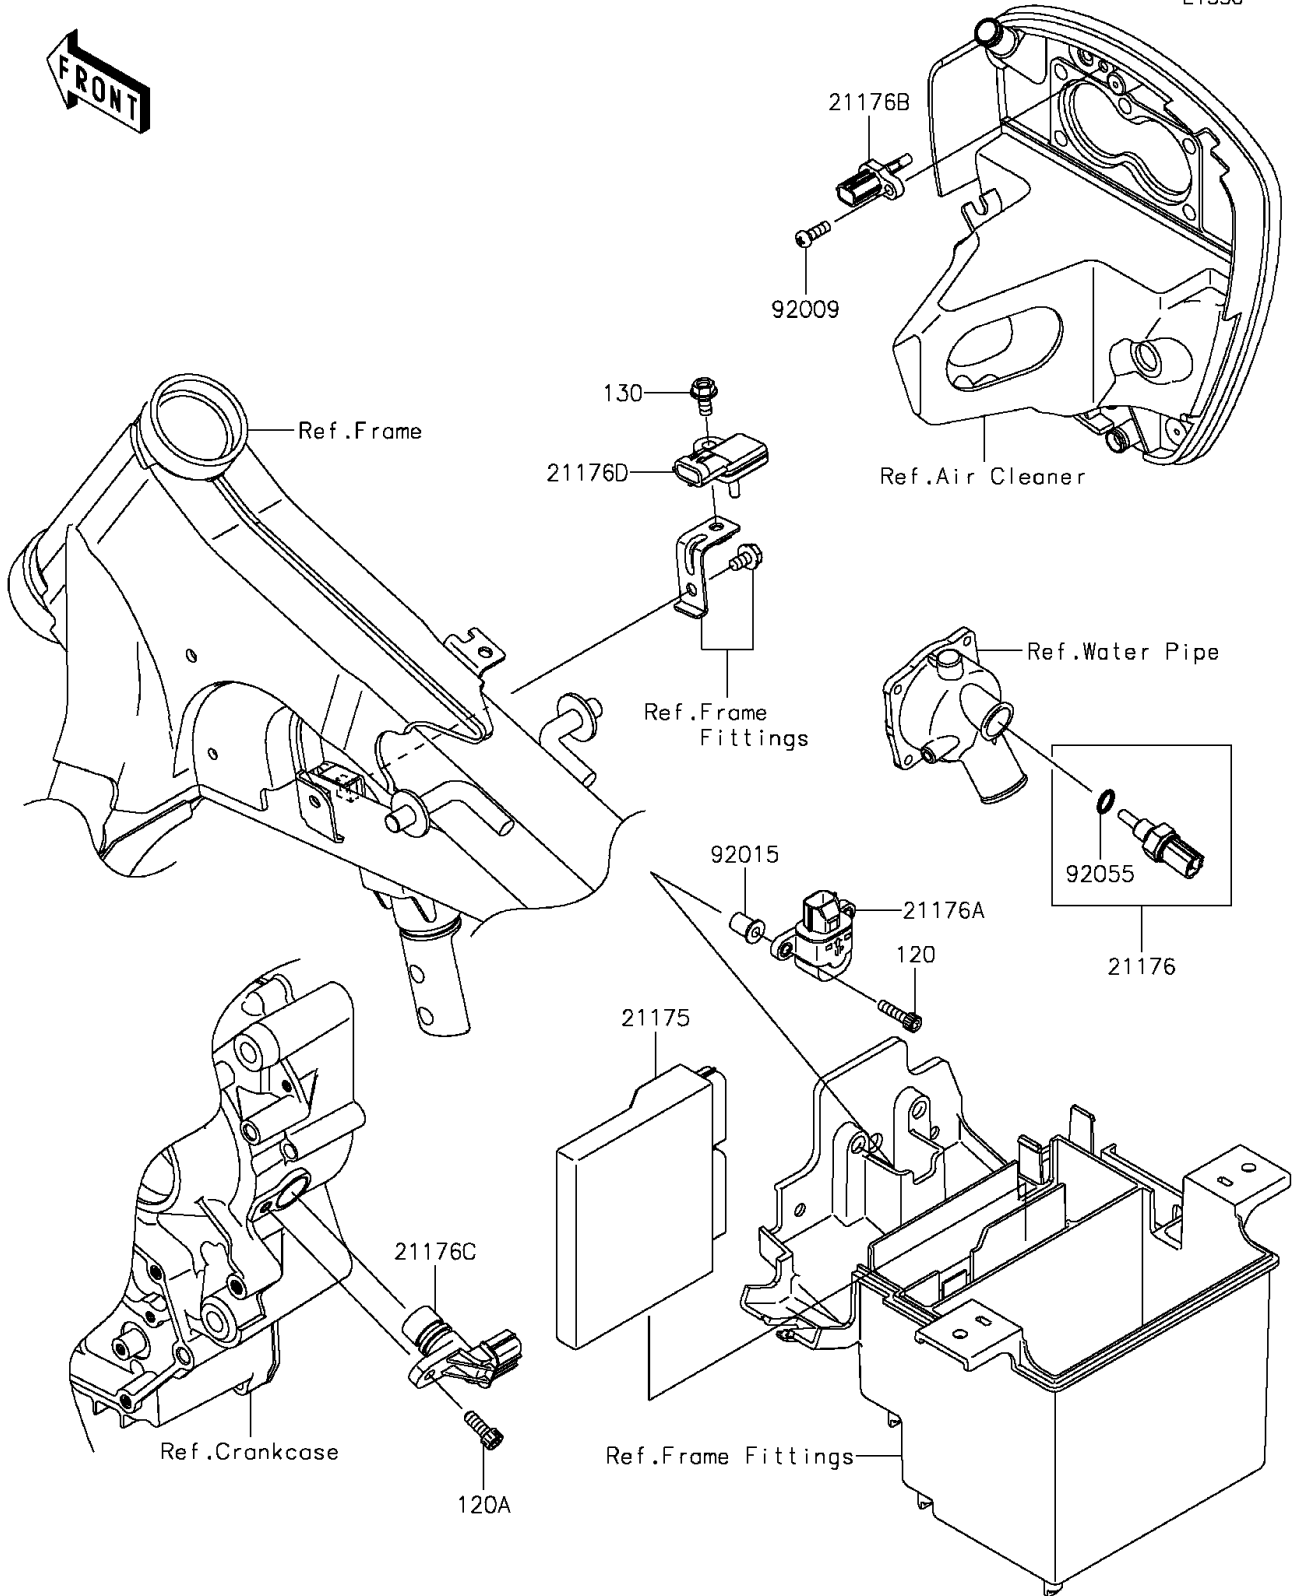

2012 VULCAN® 900 CLASSIC LT PARTS DIAGRAM

Fuel Injection

E1530

2012 VULCAN® 900 CLASSIC LT PARTS LIST

Fuel Injection

ITEM NAME	PART NUMBER	QUANTITY
BOLT-SOCKET,5X20 (Ref # 120)	120CA0520	2
BOLT-SOCKET,6X16 (Ref # 120A)	120CA0616	1
BOLT-FLANGED,6X12 (Ref # 130)	130BA0612	1
CONTROL UNIT-ELECTRONIC (Ref # 21175)	21175-0146	1
SENSOR,WATER TEMP (Ref # 21176)	21176-0009	1
SENSOR (Ref # 21176A)	21176-0025	1
SENSOR,AIR TEMPERATURE (Ref # 21176B)	21176-0048	1
SENSOR,SPEED (Ref # 21176C)	21176-0054	1
SENSOR,PRESSURE (Ref # 21176D)	21176-0058	1
SCREW,TAPPING,5X16 (Ref # 92009)	92009-1984	1
NUT,WELL,5MM (Ref # 92015)	92015-1757	2
RING-O,9.5X1.9 (Ref # 92055)	92055-0016	1