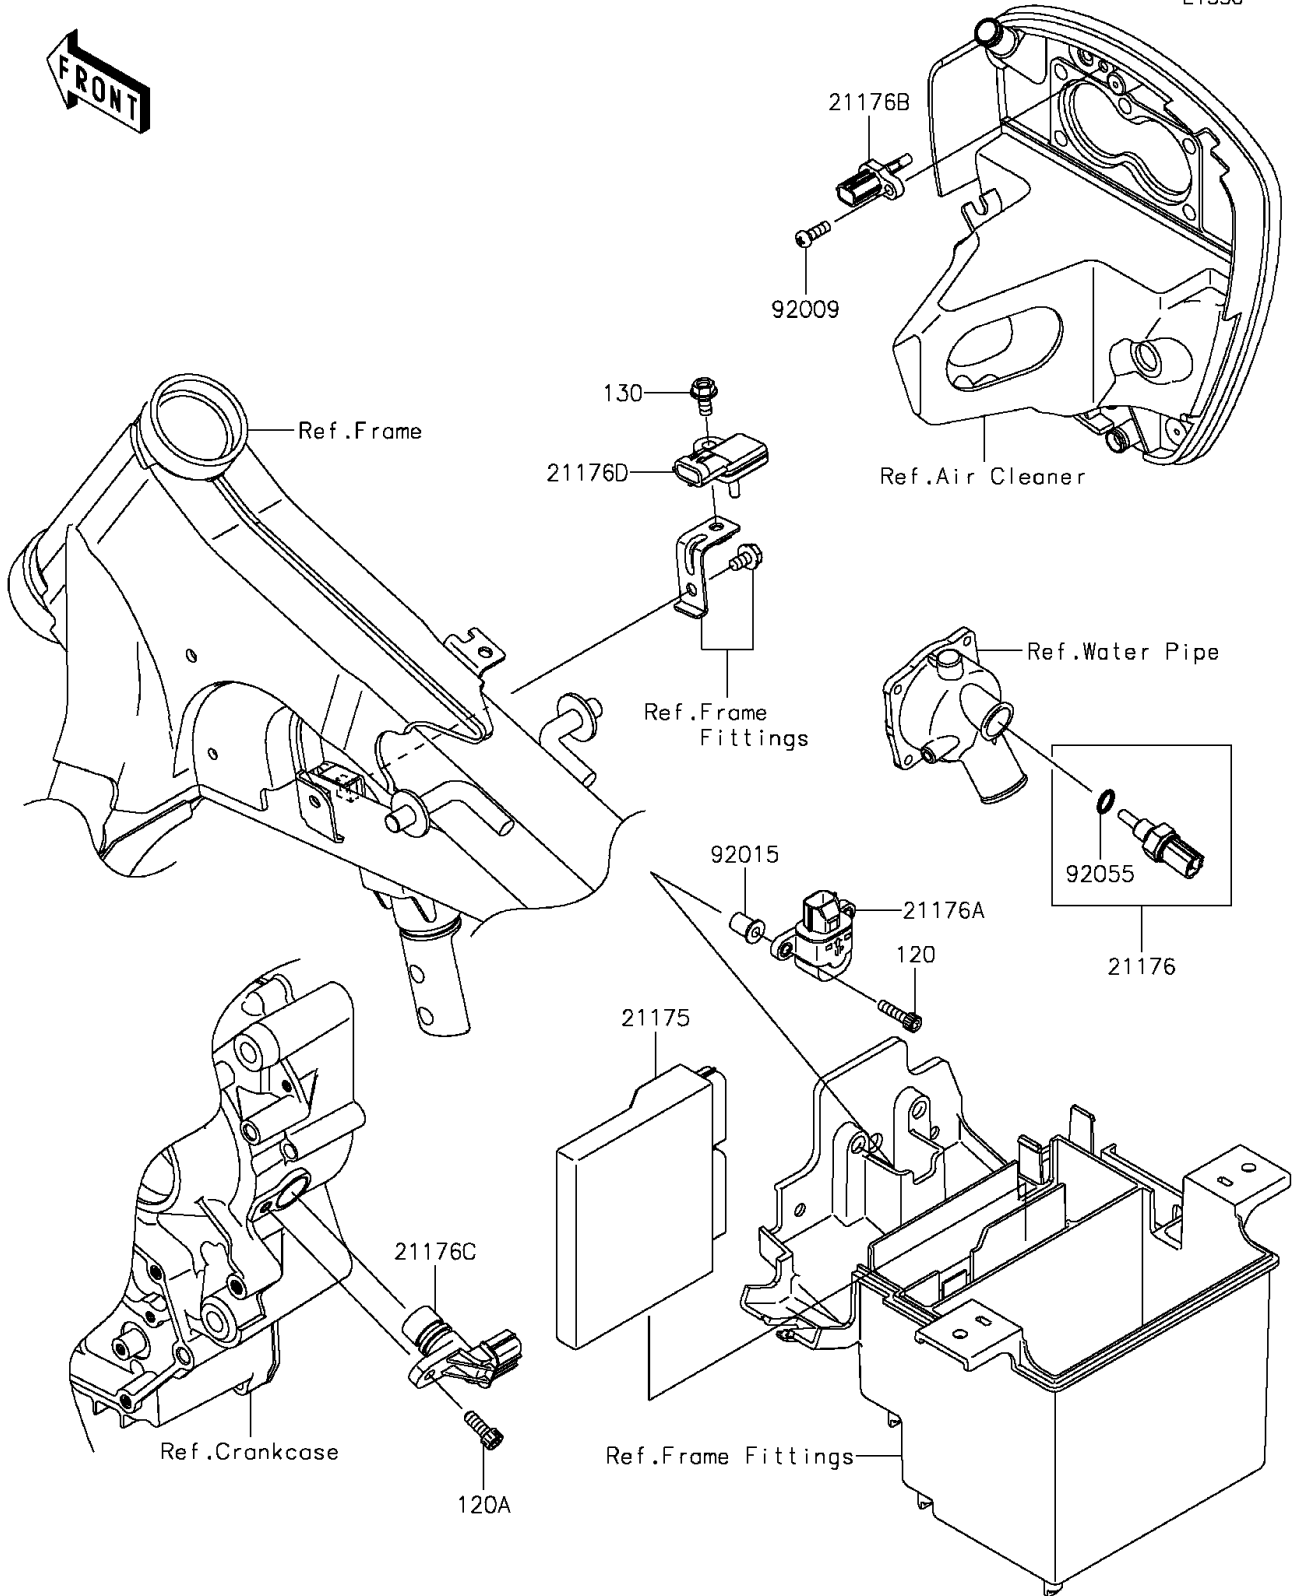

# 2013 VULCAN® 900 CLASSIC LT PARTS DIAGRAM

Fuel Injection

E1530

## 2013 VULCAN® 900 CLASSIC LT PARTS LIST

### Fuel Injection

ITEM NAME	PART NUMBER	QUANTITY
BOLT-SOCKET,5X20 (Ref # 120)	120CA0520	2
BOLT-SOCKET,6X16 (Ref # 120A)	120CA0616	1
BOLT-FLANGED,6X12 (Ref # 130)	130BA0612	1
CONTROL UNIT-ELECTRONIC (Ref # 21175)	21175-0146	1
SENSOR,WATER TEMP (Ref # 21176)	21176-0009	1
SENSOR (Ref # 21176A)	21176-0025	1
SENSOR,AIR TEMPERATURE (Ref # 21176B)	21176-0048	1
SENSOR,SPEED (Ref # 21176C)	21176-0054	1
SENSOR,PRESSURE (Ref # 21176D)	21176-0058	1
SCREW,TAPPING,5X16 (Ref # 92009)	92009-1984	1
NUT,WELL,5MM (Ref # 92015)	92015-1757	2
RING-O,9.5X1.9 (Ref # 92055)	92055-0016	1