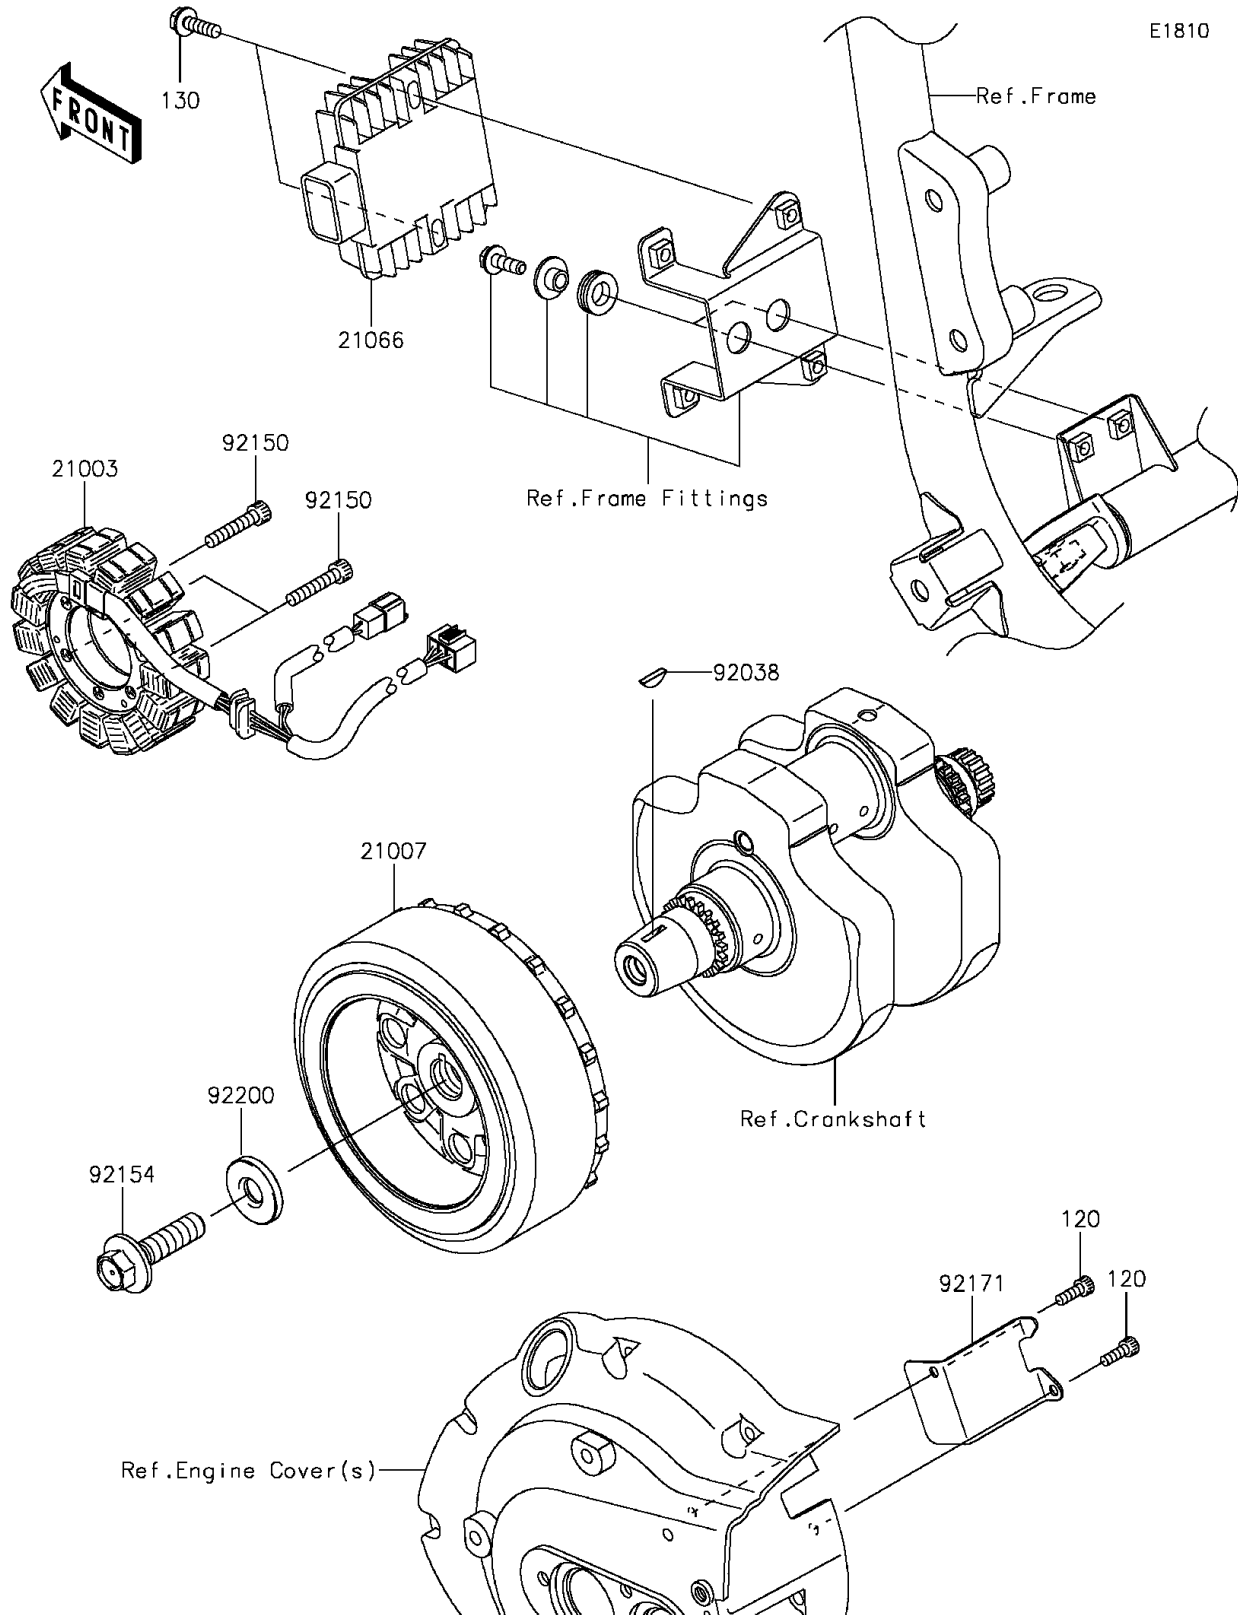

2013 VULCAN® 900 CLASSIC LT PARTS DIAGRAM

Generator

2013 VULCAN® 900 CLASSIC LT PARTS LIST

Generator

ITEM NAME	PART NUMBER	QUANTITY
BOLT-SOCKET,5X14 (Ref # 120)	120CA0514	2
BOLT-FLANGED,6X20 (Ref # 130)	130BB0620	2
STATOR (Ref # 21003)	21003-0053	1
ROTOR (Ref # 21007)	21007-0076	1
REGULATOR-VOLTAGE (Ref # 21066)	21066-0705	1
KEY,WOODRUFF (Ref # 92038)	92038-001	1
BOLT,SOCKET,6X30 (Ref # 92150)	92150-1433	3
BOLT,FLANGED,12X45 (Ref # 92154)	92154-1357	1
CLAMP (Ref # 92171)	92171-0563	1
WASHER,12X33X5 (Ref # 92200)	92200-0220	1