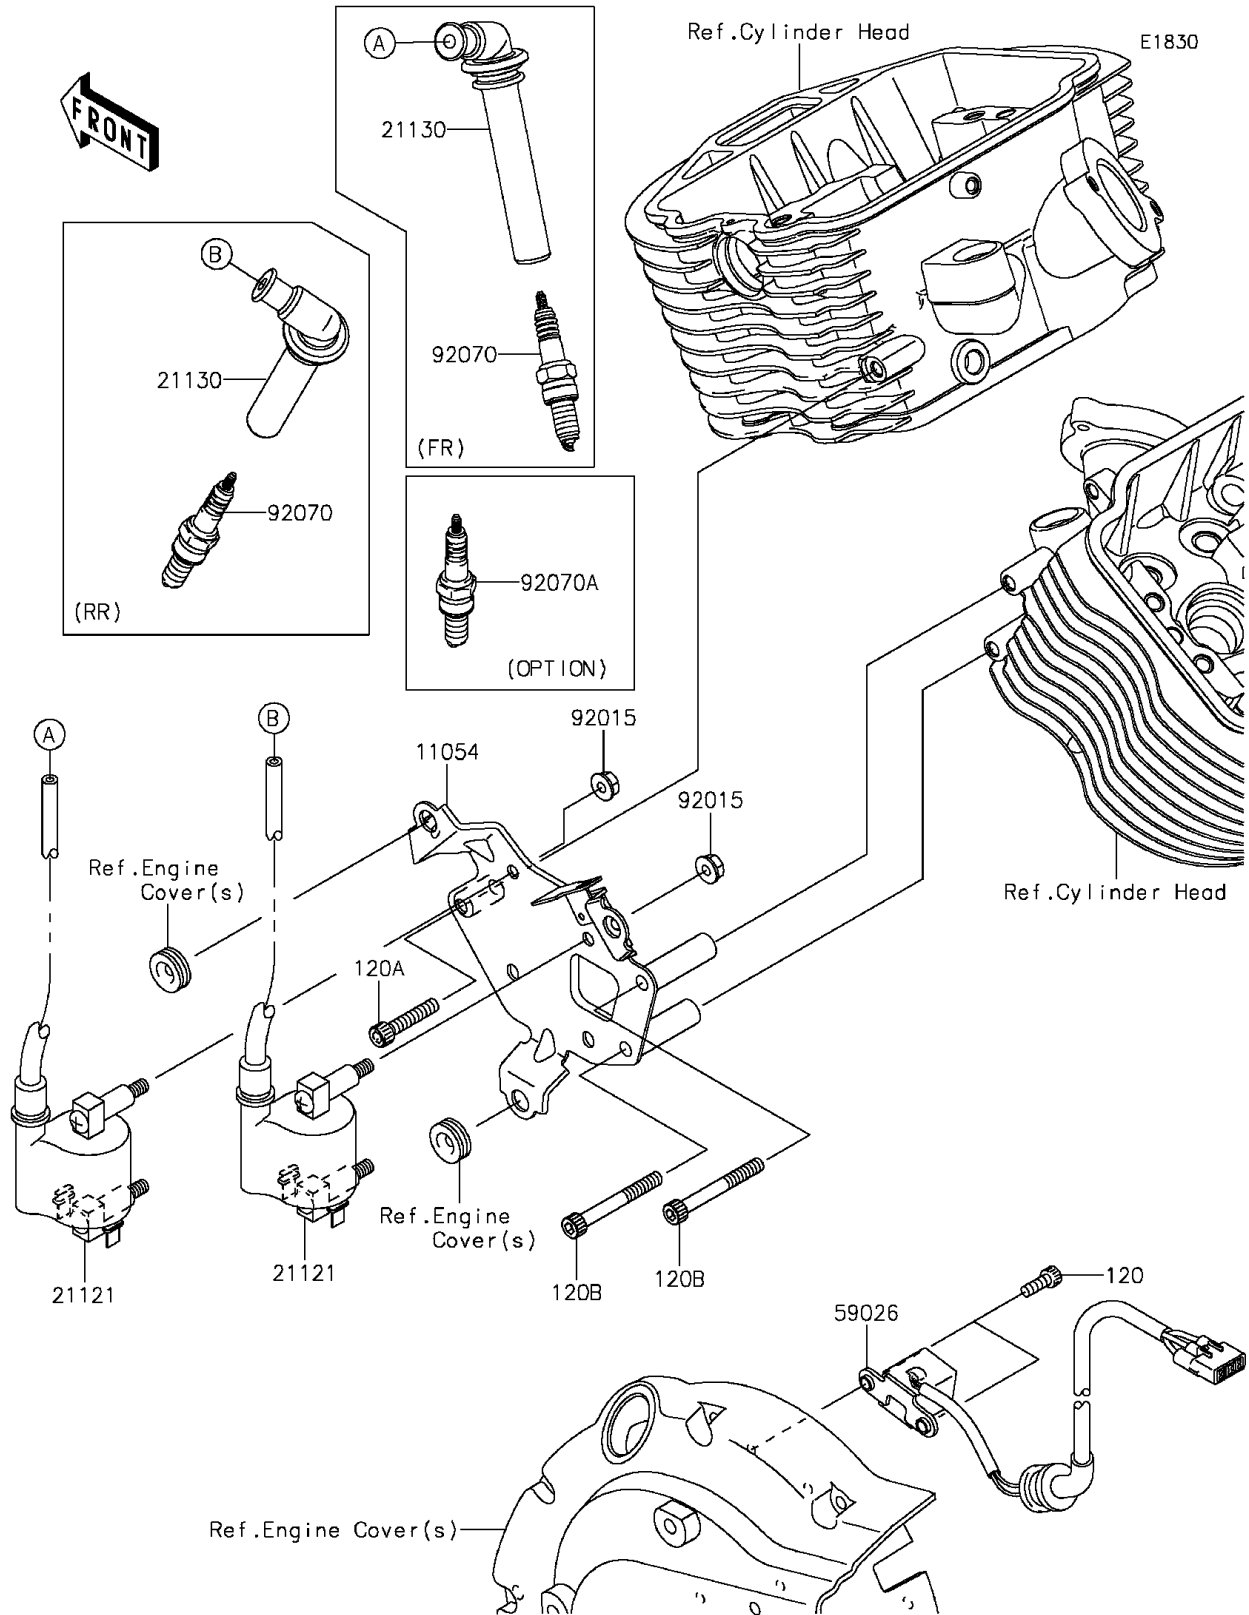

2013 VULCAN® 900 CLASSIC LT PARTS DIAGRAM

Ignition System

2013 VULCAN® 900 CLASSIC LT PARTS LIST

Ignition System

ITEM NAME	PART NUMBER	QUANTITY
BOLT-SOCKET,5X14 (Ref # 120)	120CA0514	2
BOLT-SOCKET,6X35 (Ref # 120A)	120CA0635	1
BOLT-SOCKET,6X55 (Ref # 120B)	120CA0655	2
BRACKET,IGNITION COIL (Ref # 11054)	11054-1537	1
COIL-IGNITION (Ref # 21121)	21121-0027	2
CAP-SPARK PLUG (Ref # 21130)	21130-1075	2
COIL-PULSING (Ref # 59026)	59026-0017	1
NUT,FLANGED,6MM (Ref # 92015)	92015-1367	4
PLUG-SPARK,CPR7EA-9(NGK) (Ref # 92070)	92070-0022	2
PLUG-SPARK,CPR8EA-9(NGK) (Ref # 92070A)	92070-0029	2