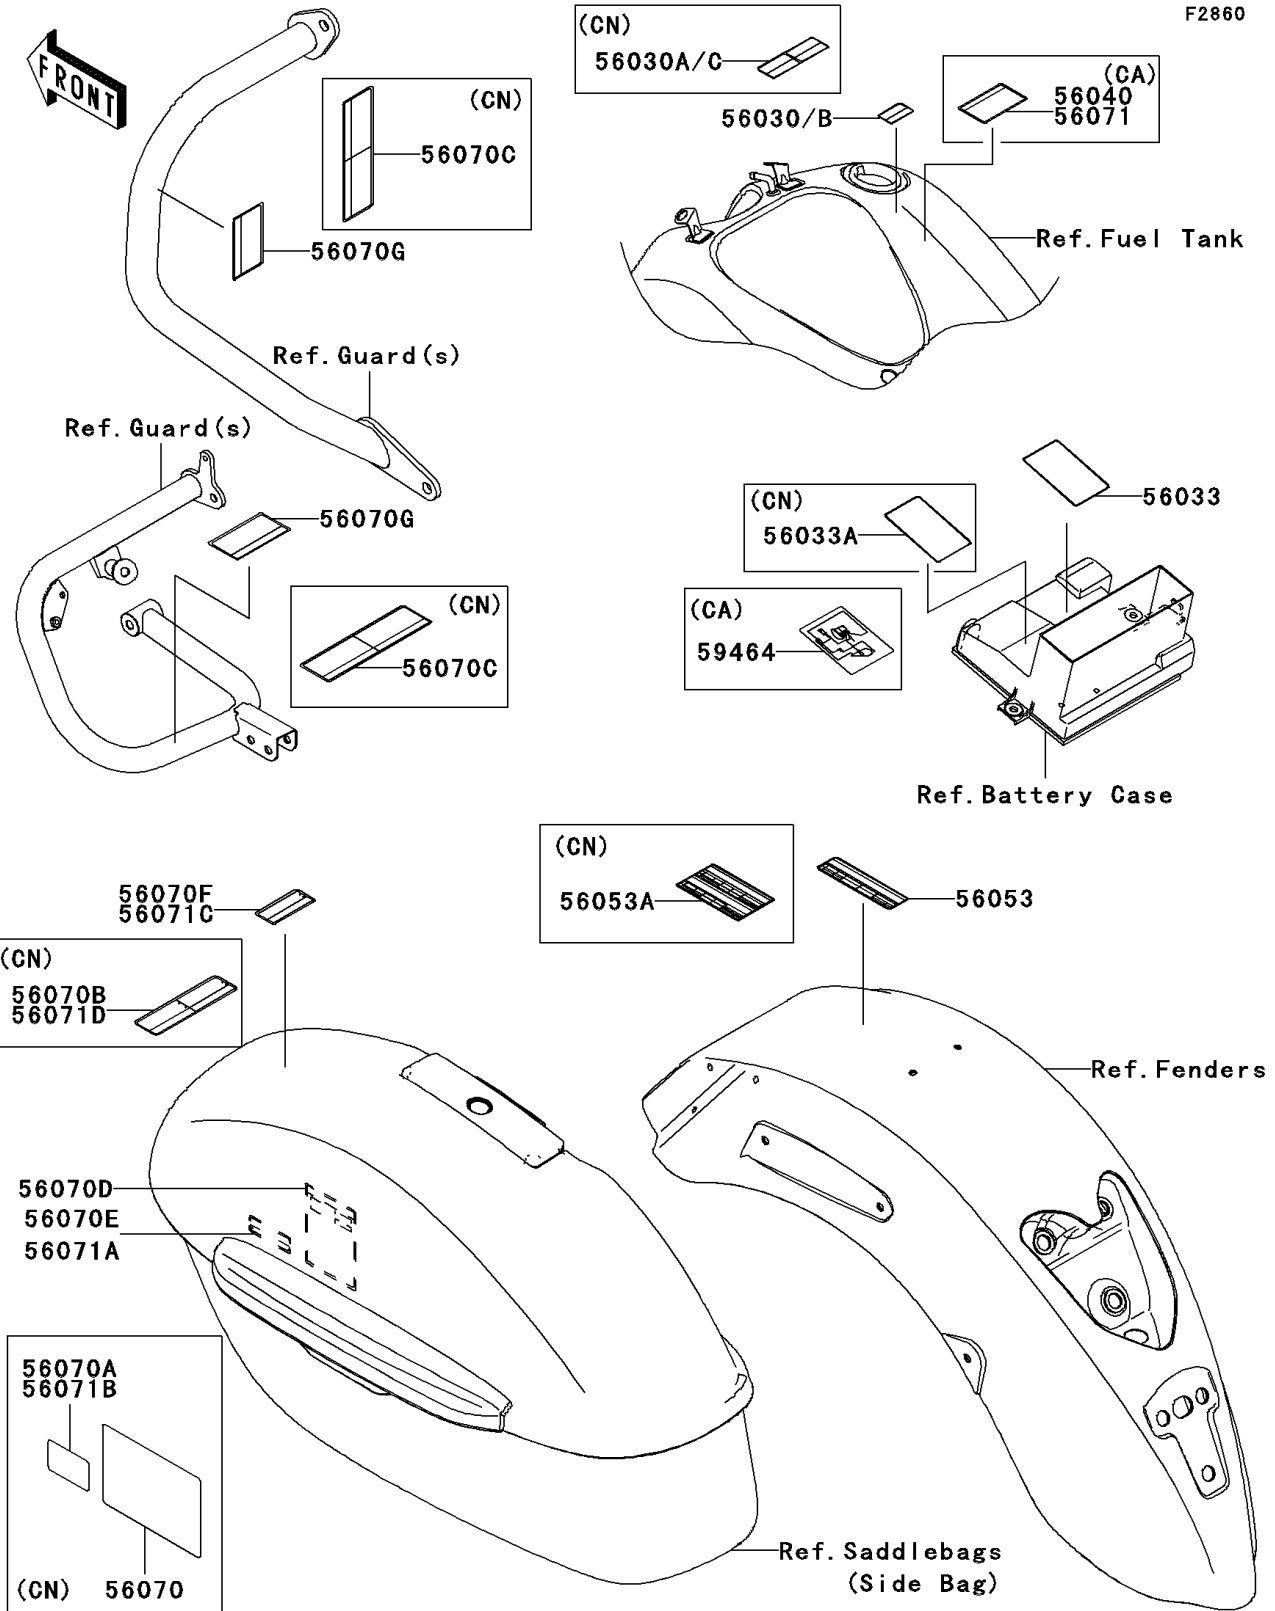

# 2009 Vulcan® 1700 Nomad™ PARTS DIAGRAM

Labels

## 2009 Vulcan® 1700 Nomad™ PARTS LIST

### Labels

| ITEM NAME                                    | PART NUMBER | QUANTITY |
|----------------------------------------------|-------------|----------|
| LABEL-MANUAL,DAILY SAFETY (Ref # 56033)      | 56033-0274  | 1        |
| LABEL,GASOLINE (Ref # 56030B)                | 56030-1177  | 1        |
| LABEL,GASOLINE(FRENCH) (Ref # 56030C)        | 56030-1178  | 1        |
| LABEL-MANUAL,DAILY SAFETY (Ref # 56033A)     | 56033-0275  | 1        |
| LABEL-WARNING,EVAPO (Ref # 56040)            | 56040-1121  | 1        |
| LABEL-SPECIFICATION,TIRE&LOAD (Ref # 56053)  | 56053-0379  | 1        |
| LABEL-SPECIFICATION,TIRE&LOAD (Ref # 56053A) | 56053-0380  | 1        |
| LABEL-WARNING,SADDLEBAG (Ref # 56070)        | 56070-1150  | 2        |
| LABEL-WARNING,SADDLEBAG (Ref # 56070A)       | 56070-1154  | 2        |
| LABEL-WARNING,SADDLEBAG (Ref # 56070B)       | 56070-1155  | 2        |
| LABEL-WARNING,SIDE BAG GUARD (Ref # 56070C)  | 56070-1180  | 2        |
| LABEL-WARNING,SADDLEBAG (Ref # 56070D)       | 56070-1282  | 2        |
| LABEL-WARNING,SADDLEBAG (Ref # 56070E)       | 56070-1283  | 2        |
| LABEL-WARNING,SADDLEBAG (Ref # 56070F)       | 56070-1284  | 2        |
| LABEL-WARNING,SIDE BAG GUARD (Ref # 56070G)  | 56070-1285  | 2        |
| LABEL-CERTIFICATION,EVAPO ROUT (Ref # 59464) | 59464-1635  | 1        |