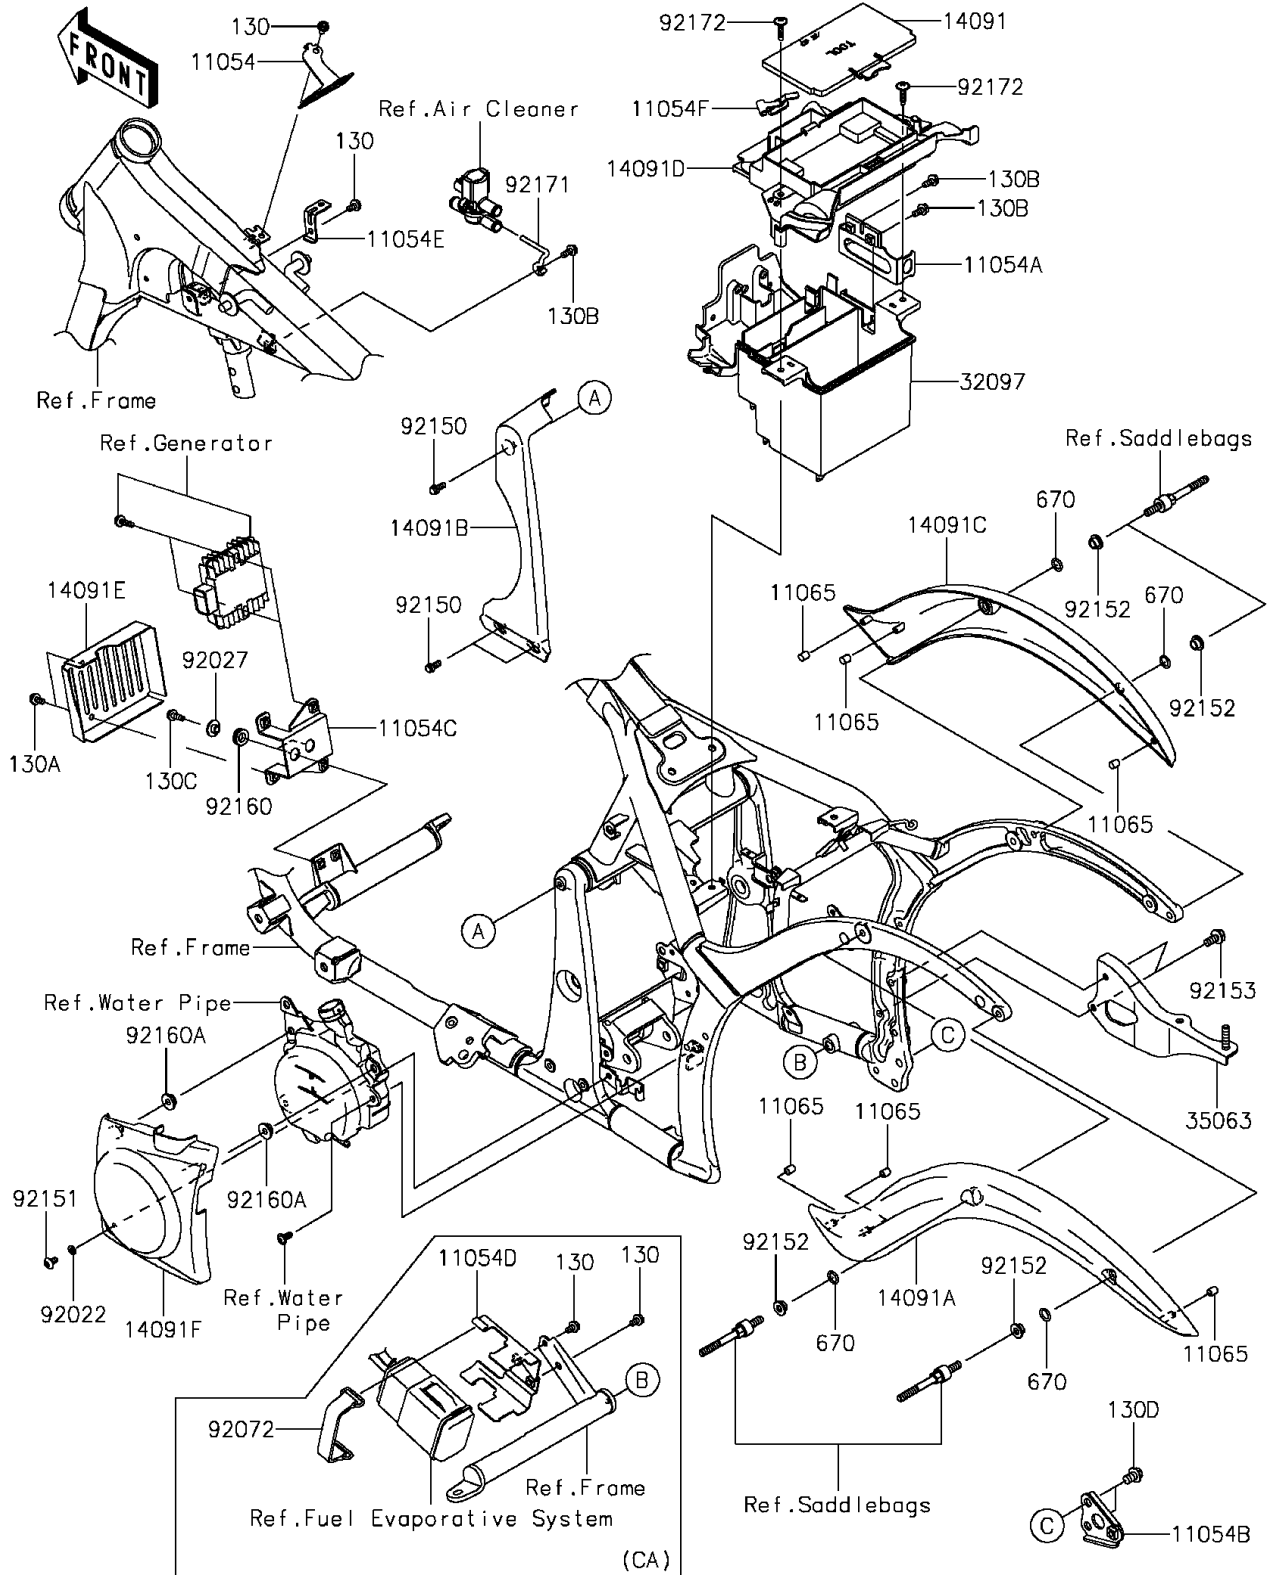

2013 VULCAN® 900 CLASSIC LT PARTS DIAGRAM

Frame Fittings

F2131

2013 VULCAN® 900 CLASSIC LT PARTS LIST

Frame Fittings

ITEM NAME	PART NUMBER	QUANTITY
BOLT-FLANGED,6X12 (Ref # 130A)	130BB0612	2
BOLT-FLANGED,6X14 (Ref # 130B)	130BB0614	3
BOLT-FLANGED,6X20 (Ref # 130C)	130BB0620	2
BOLT-FLANGED,10X14 (Ref # 130D)	130BB1014	2
O RING,12MM (Ref # 670)	670B2012	4
BRACKET,FRONT COUPLER (Ref # 11054)	11054-0119	1
BRACKET,RELAY BOX (Ref # 11054A)	11054-0120	1
BRACKET,MUFFLER (Ref # 11054B)	11054-0122	1
BRACKET,REGULATOR (Ref # 11054C)	11054-0124	1
BRACKET,BOOST SENSOR (Ref # 11054E)	11054-0736	1
BRACKET,HELMET LOCK (Ref # 11054F)	11054-0738	1
CAP (Ref # 11065)	11065-0156	6
COVER,TOOL CASE (Ref # 14091)	14091-0520	1
COVER,FENDER,LH (Ref # 14091A)	14091-0521	1
COVER,PIVOT (Ref # 14091B)	14091-0526	1
COVER,FENDER,RH (Ref # 14091C)	14091-0638	1
COVER,BATTERY CASE&TOOL CASE (Ref # 14091D)	14091-0733	1
COVER,REGULATOR (Ref # 14091E)	14091-0836	1
COVER,RESERVOIR TANK (Ref # 14091F)	14091-1628	1
CASE-BATTERY (Ref # 32097)	32097-0021	1
STAY,MUFFLER,F.S.BLACK (Ref # 35063)	35063-0342-18R	1
WASHER,6.2X11X1.5 (Ref # 92022)	92022-183	1
COLLAR,L=7.4 (Ref # 92027)	92027-1848	2
BOLT,FLANGED,6X14 (Ref # 92150)	92150-1689	3
BOLT,SOCKET,6X12 (Ref # 92151)	92151-1940	1
COLLAR (Ref # 92152)	92152-0381	4
BOLT,FLANGED,8X20 (Ref # 92153)	92153-1704	2
DAMPER (Ref # 92160)	92160-1278	2
DAMPER (Ref # 92160A)	92160-1613	2

2013 VULCAN® 900 CLASSIC LT PARTS LIST

Frame Fittings

ITEM NAME	PART NUMBER	QUANTITY
CLAMP (Ref # 92171)	92171-0600	1
SCREW,6X26 (Ref # 92172)	92172-0137	2
BOLT-FLANGED,6X10 (Ref # 130)	130BB0610	2
BOLT-FLANGED,6X10 (Ref # 130)	130BB0610	4
BRACKET,CANISTER (Ref # 11054D)	11054-0147	1
BAND (Ref # 92072)	92072-1384	1