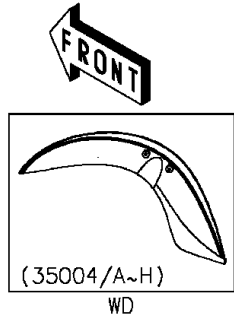

2013 VULCAN® 900 CLASSIC LT PARTS DIAGRAM

Fenders

F2170

(35004/E)	Ebony/Titanium
(35004A)	Blue/Blue
(35004B)	Red/Beige
(35004C)	Ebony/Gray
(35004D)	White/Blue
(35004F)	Red/Gray
(35004G/H)	Gray/Black

(35023A/F)	Ebony/Titanium
(35023B)	Blue/Blue
(35023C)	Red/Beige
(35023D)	Ebony/Gray
(35023E)	White/Blue
(35023G/I)	Gray/Black
(35023H)	Red/Gray

2013 VULCAN® 900 CLASSIC LT PARTS LIST

Fenders

ITEM NAME	PART NUMBER	QUANTITY
FENDER-FRONT,WHITE/BLUE (Ref # 35004D)	35004-5370-45B	1
FENDER-FRONT,EBONY/TITANIUM (Ref # 35004E)	35004-5371-11W	1
BRACE,FRONT FENDER (Ref # 35009)	35009-0014	1
FENDER-REAR,INNER (Ref # 35023)	35023-0073	1
FENDER-REAR,WHITE/BLUE (Ref # 35023E)	35023-5203-45B	1
FENDER-REAR,EBONY/TITANIUM (Ref # 35023F)	35023-5204-11W	1
REINFORCE,REAR FENDER (Ref # 35034)	35034-0090	1
BOLT-SOCKET,8X25 (Ref # 120)	120CA0825	4
BOLT-FLANGED,8X14 (Ref # 130)	130BB0814	4
DAMPER (Ref # 92075)	92075-1067	1
DAMPER (Ref # 92075A)	92075-1841	2
BOLT,SOCKET,6X16 (Ref # 92153)	92153-0817	4
BOLT,6X20 (Ref # 92153A)	92153-1599	4
DAMPER (Ref # 92161)	92161-0375	2
DAMPER (Ref # 92161A)	92161-0406	2
DAMPER (Ref # 92161B)	92161-0459	2
CLAMP (Ref # 92171)	92171-0181	1
SCREW,TAPPING,4X10 (Ref # 92172)	92172-0172	1
WASHER,6.5X14X1 (Ref # 92200)	92200-1388	4