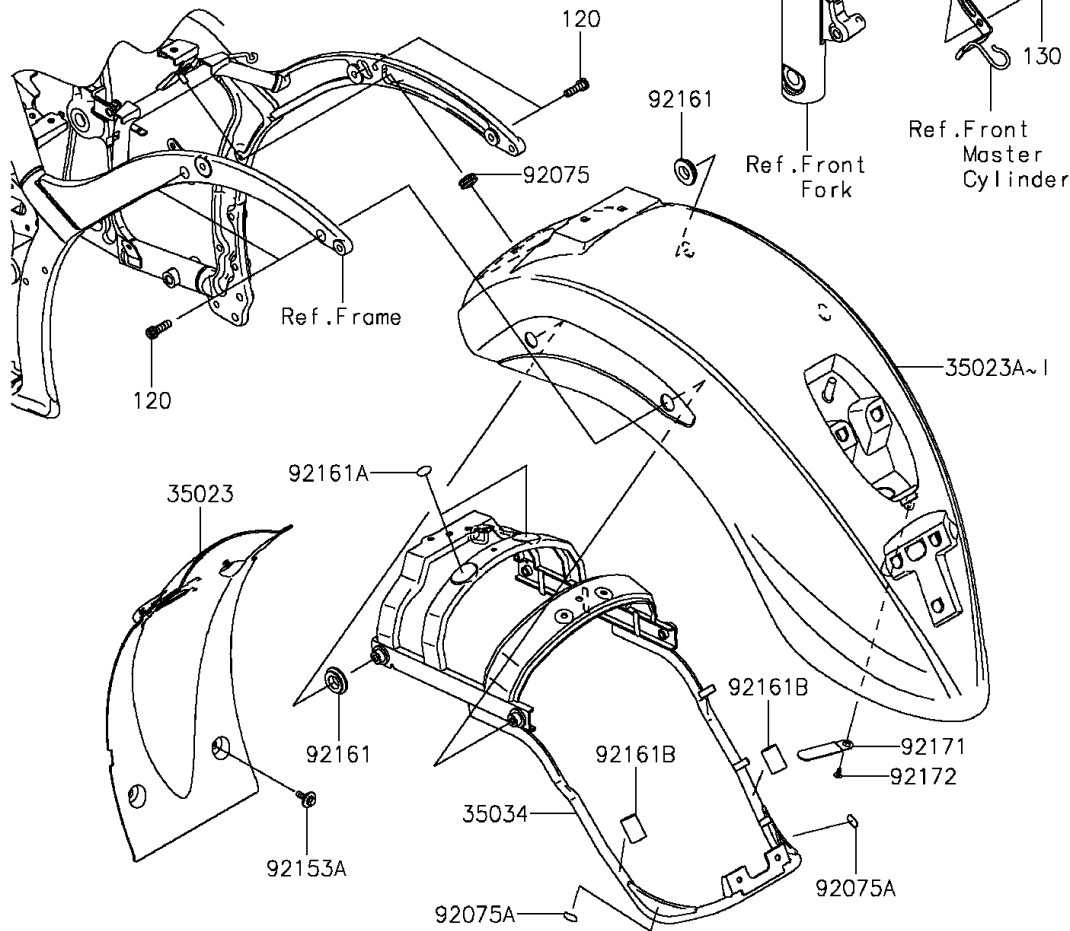

2013 VULCAN® 900 CLASSIC LT PARTS DIAGRAM

Fenders

F2170

(35004/E)	Ebony/Titanium
(35004A)	Blue/Blue
(35004B)	Red/Beige
(35004C)	Ebony/Gray
(35004D)	White/Blue
(35004F)	Red/Gray
(35004G/H)	Gray/Black

(35023A/F)	Ebony/Titanium
(35023B)	Blue/Blue
(35023C)	Red/Beige
(35023D)	Ebony/Gray
(35023E)	White/Blue
(35023G/I)	Gray/Black
(35023H)	Red/Gray

2013 VULCAN® 900 CLASSIC LT PARTS LIST

Fenders

ITEM NAME	PART NUMBER	QUANTITY
FENDER-FRONT,WHITE/BLUE (Ref # 35004D)	35004-5370-45B	1
FENDER-FRONT,EBONY/TITANIUM (Ref # 35004E)	35004-5371-11W	1
BRACE,FRONT FENDER (Ref # 35009)	35009-0014	1
FENDER-REAR,INNER (Ref # 35023)	35023-0073	1
FENDER-REAR,WHITE/BLUE (Ref # 35023E)	35023-5203-45B	1
FENDER-REAR,EBONY/TITANIUM (Ref # 35023F)	35023-5204-11W	1
REINFORCE,REAR FENDER (Ref # 35034)	35034-0090	1
BOLT-SOCKET,8X25 (Ref # 120)	120CA0825	4
BOLT-FLANGED,8X14 (Ref # 130)	130BB0814	4
DAMPER (Ref # 92075)	92075-1067	1
DAMPER (Ref # 92075A)	92075-1841	2
BOLT,SOCKET,6X16 (Ref # 92153)	92153-0817	4
BOLT,6X20 (Ref # 92153A)	92153-1599	4
DAMPER (Ref # 92161)	92161-0375	2
DAMPER (Ref # 92161A)	92161-0406	2
DAMPER (Ref # 92161B)	92161-0459	2
CLAMP (Ref # 92171)	92171-0181	1
SCREW,TAPPING,4X10 (Ref # 92172)	92172-0172	1
WASHER,6.5X14X1 (Ref # 92200)	92200-1388	4