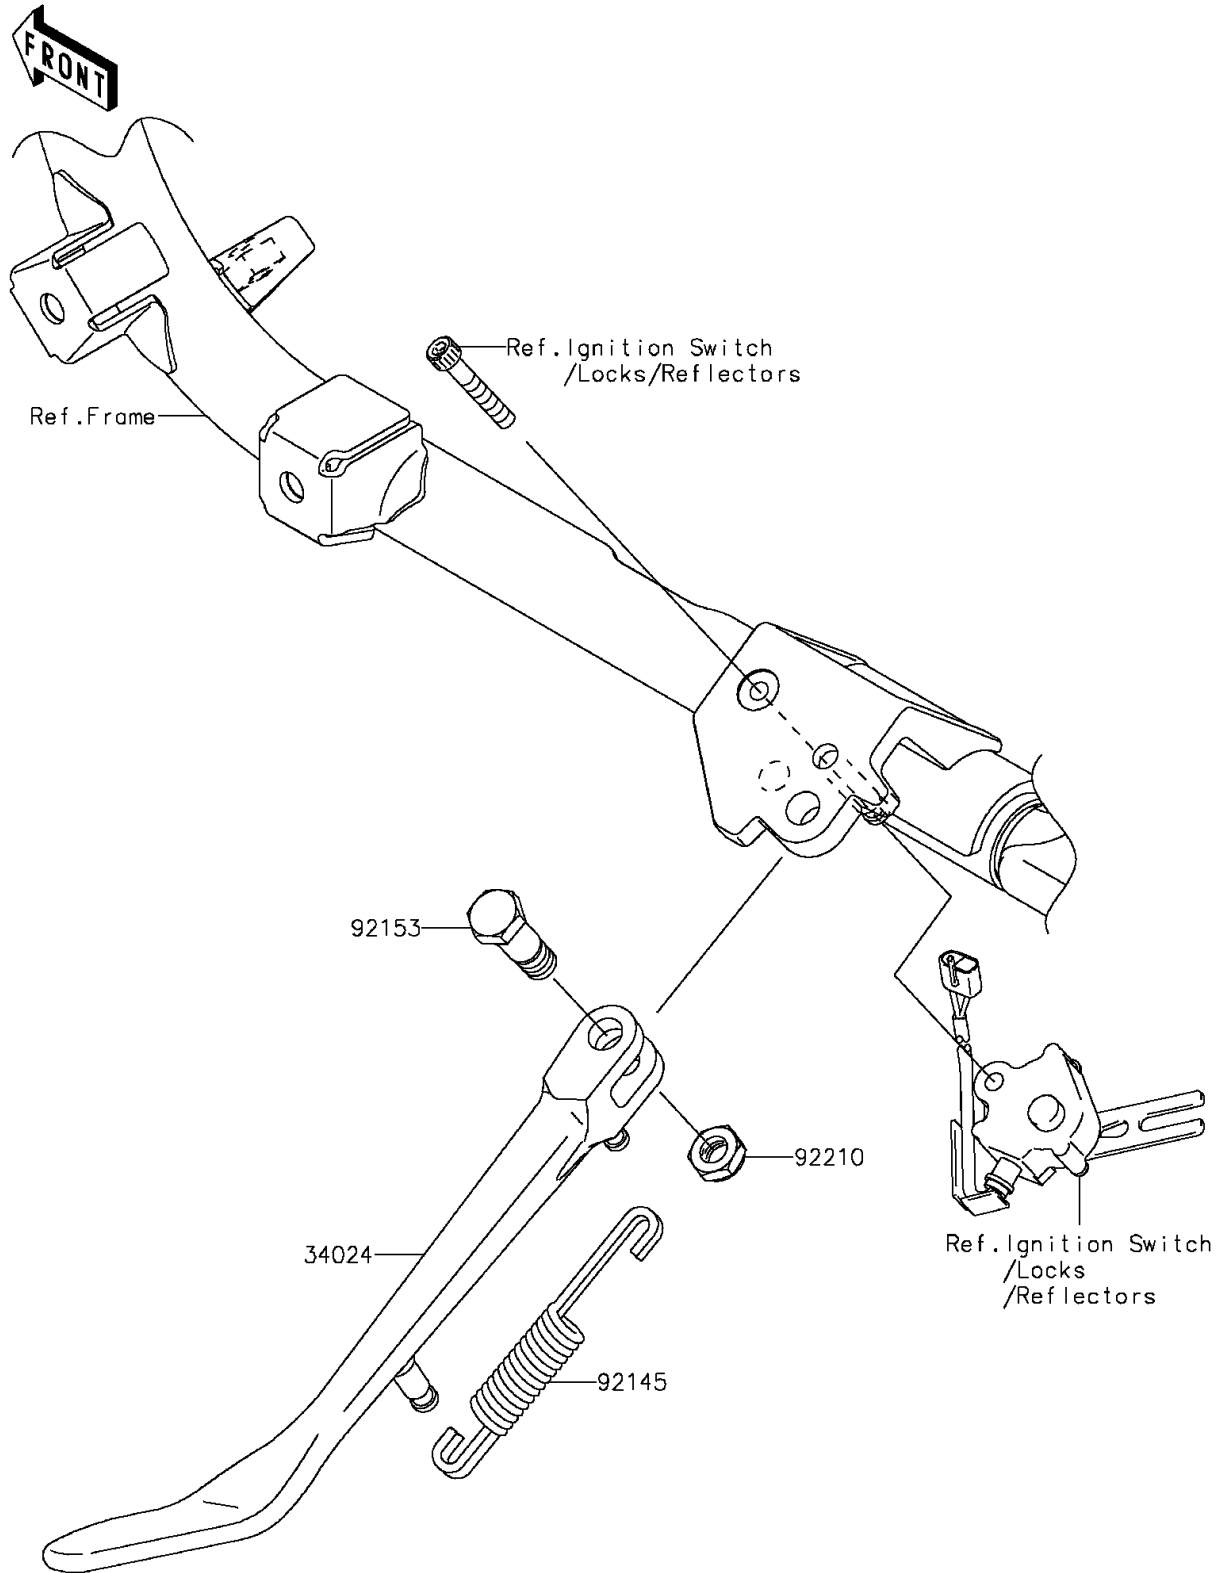

2013 VULCAN® 900 CLASSIC LT PARTS DIAGRAM

Stand(s)

F2190

2013 VULCAN® 900 CLASSIC LT PARTS LIST

Stand(s)

ITEM NAME	PART NUMBER	QUANTITY
STAND-SIDE (Ref # 34024)	34024-0083	1
SPRING,SIDE STAND (Ref # 92145)	92145-0687	1
BOLT,SIDE STAND,10MM (Ref # 92153)	92153-1416	1
NUT,LOCK,10MM (Ref # 92210)	92210-0784	1