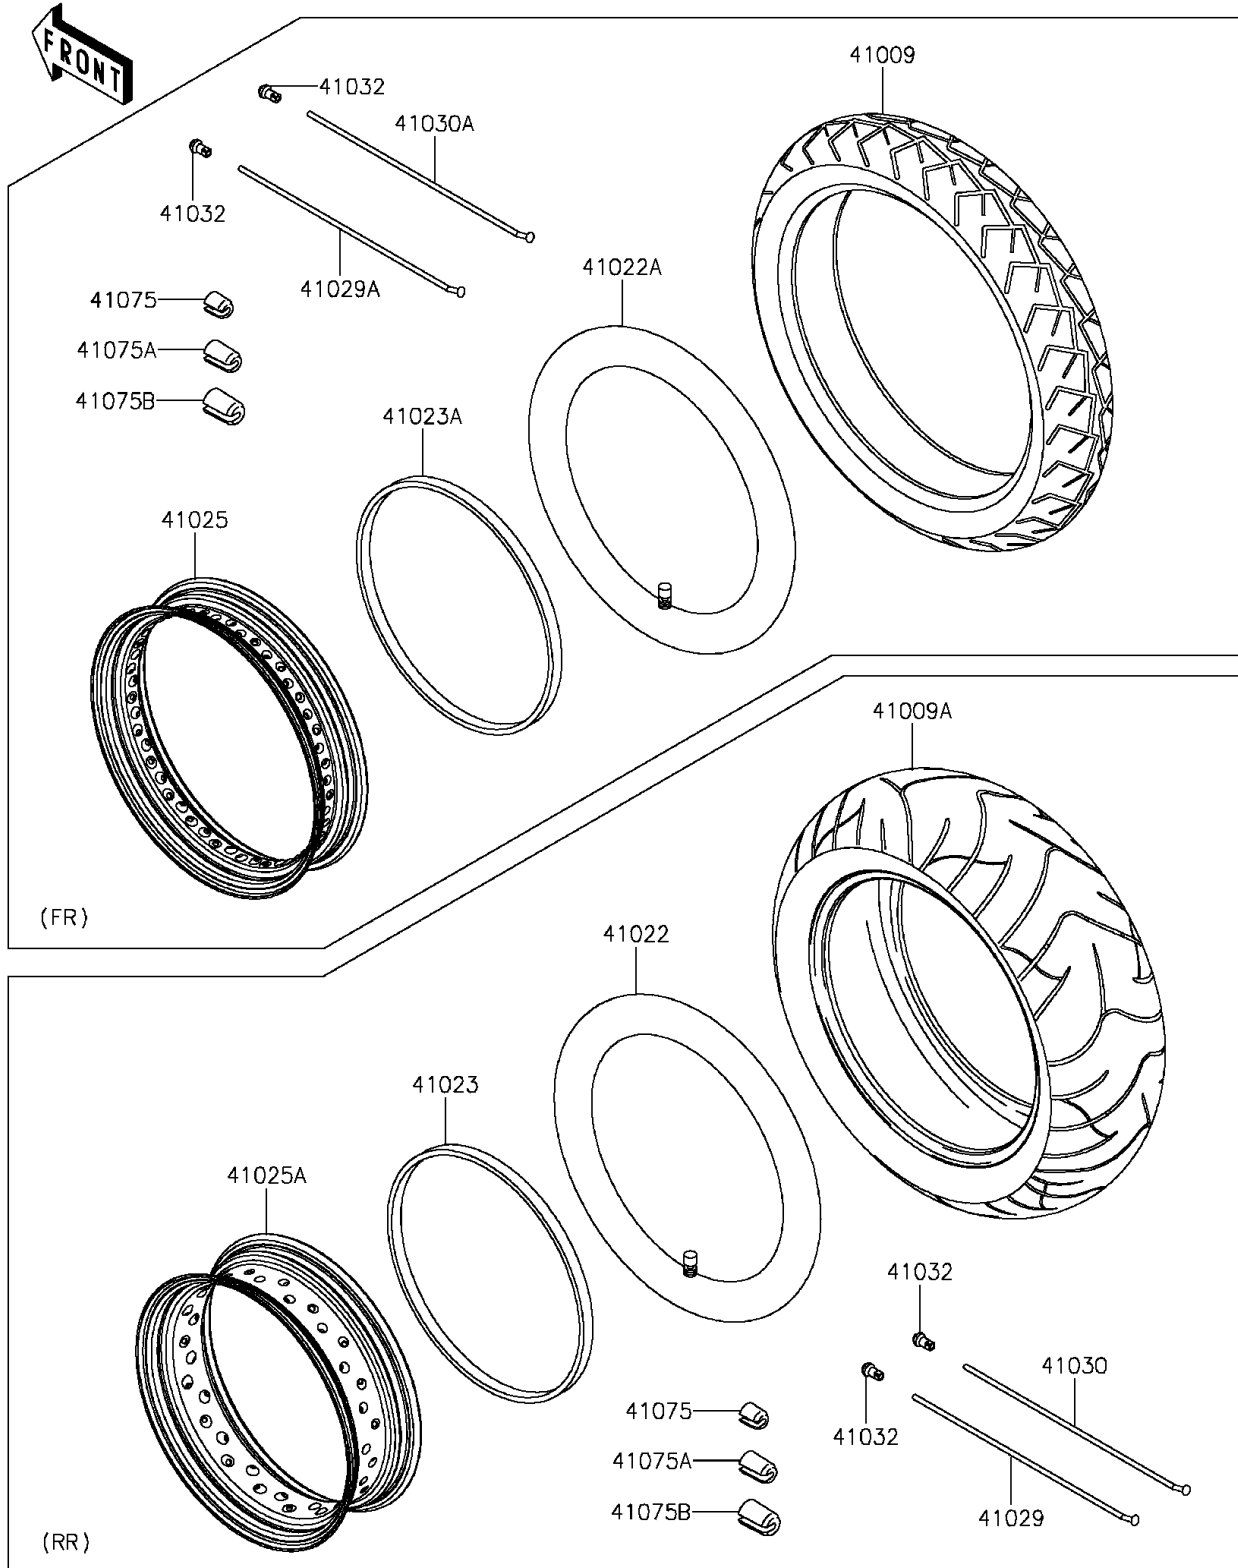

2013 VULCAN® 900 CLASSIC LT PARTS DIAGRAM

Tires

F2210

2013 VULCAN® 900 CLASSIC LT PARTS LIST

Tires

ITEM NAME	PART NUMBER	QUANTITY
TIRE,FR,130/90-16 67H,D404F(D) (Ref # 41009)	41009-0103	1
TIRE,RR,180/70-15 76H,D404(D) (Ref # 41009A)	41009-0104	1
TUBE-TIRE,RR,180/70-15(D) (Ref # 41022)	41022-0024	1
TUBE-TIRE,FR,130/90-16(D) (Ref # 41022A)	41022-1192	1
BAND-RIM,RR,180/70-15(D) (Ref # 41023)	41023-0008	1
BAND-RIM,FR,140/90-16(D) (Ref # 41023A)	41023-1102	1
RIM,FR,3.00X16 (Ref # 41025)	41025-0046	1
RIM,RR,4.50X15 (Ref # 41025A)	41025-0062	1
SPOKE-INNER,RR,92.5MMX109.5D (Ref # 41029)	41029-0022	18
SPOKE-INNER,FR,154.5MMX117D (Ref # 41029A)	41029-0026	24
SPOKE-OUTER,RR,91.5MMX109D (Ref # 41030)	41030-0008	18
SPOKE-OUTER,FR,151.5MMX116D (Ref # 41030A)	41030-0012	24
NIPPLE-SPOKE (Ref # 41032)	41032-0005	84
BALANCER-WHEEL,10G (Ref # 41075)	41075-0011	AR
BALANCER-WHEEL,20G (Ref # 41075A)	41075-0012	AR
BALANCER-WHEEL,30G (Ref # 41075B)	41075-0013	AR