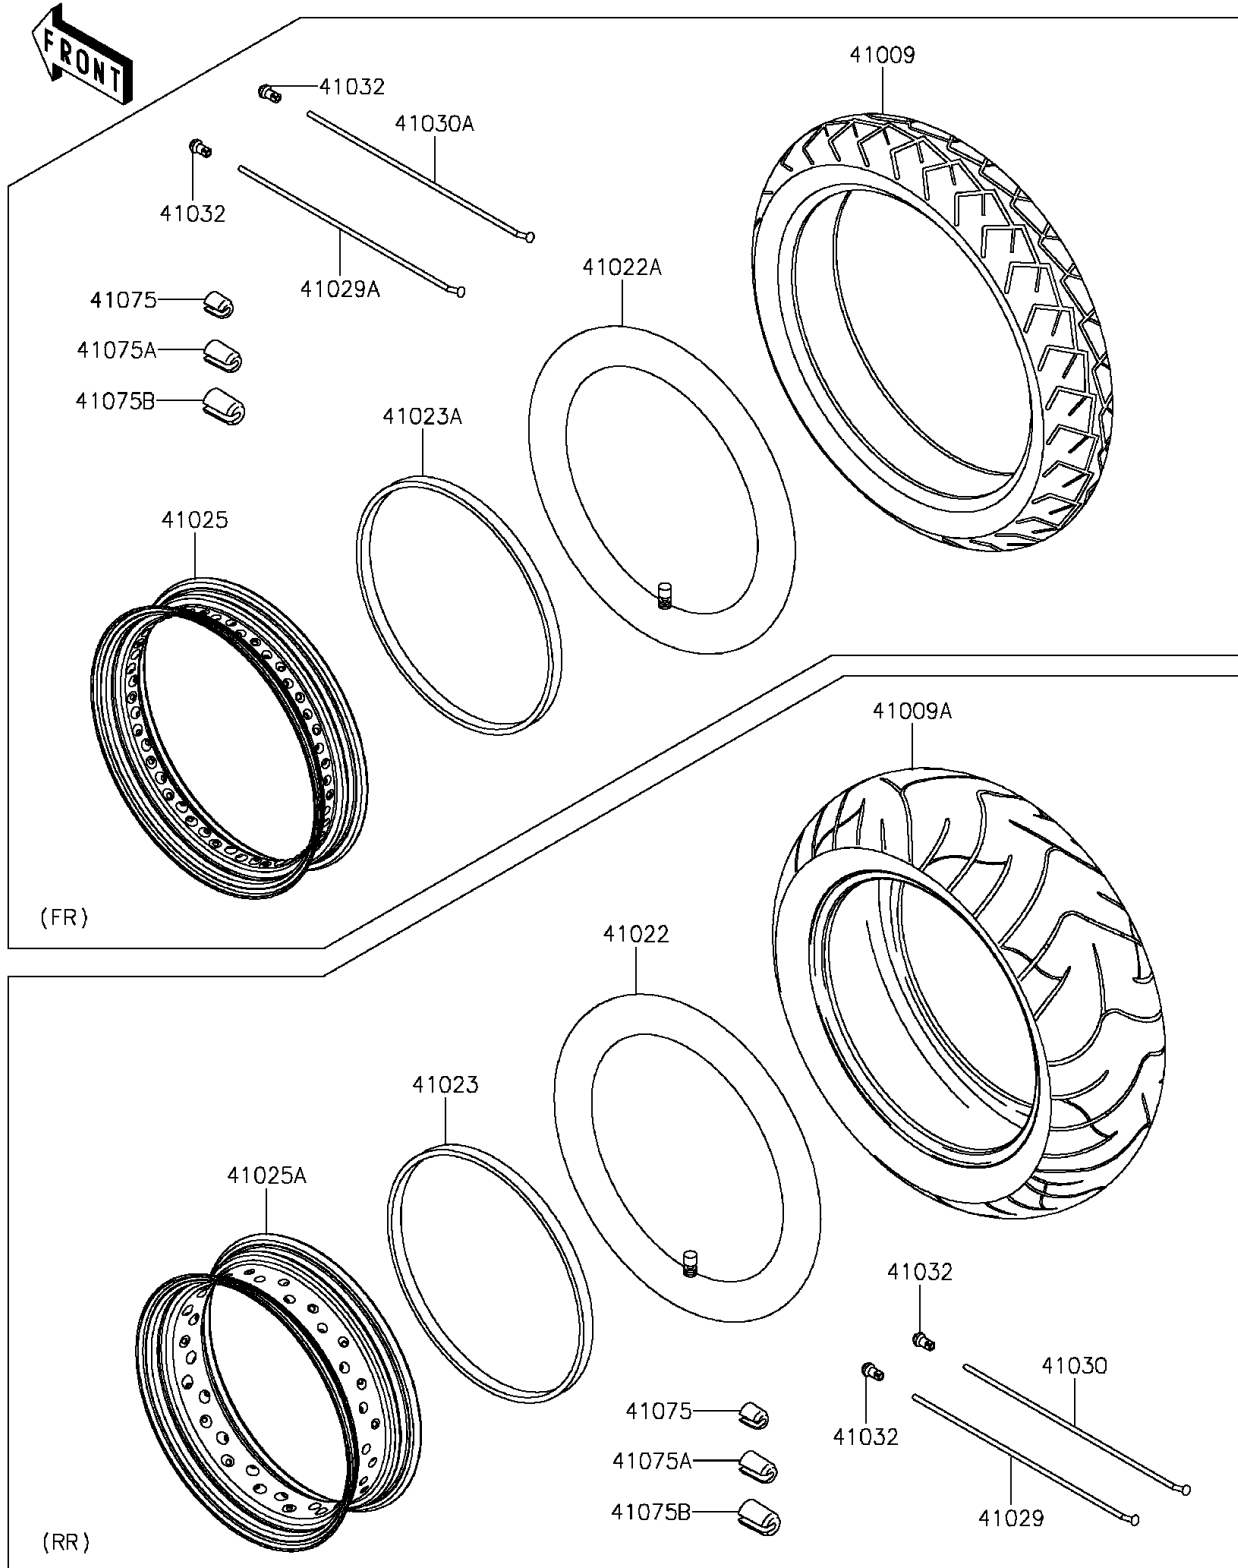

# 2014 VULCAN® 900 CLASSIC LT PARTS DIAGRAM

Tires

F2210

## 2014 VULCAN® 900 CLASSIC LT PARTS LIST

### Tires

ITEM NAME	PART NUMBER	QUANTITY
TIRE,FR,130/90-16 67H,D404F(D) (Ref # 41009)	41009-0103	1
TIRE,RR,180/70-15 76H,D404(D) (Ref # 41009A)	41009-0104	1
TUBE-TIRE,RR,180/70-15(D) (Ref # 41022)	41022-0024	1
TUBE-TIRE,FR,130/90-16(D) (Ref # 41022A)	41022-1192	1
BAND-RIM,RR,180/70-15(D) (Ref # 41023)	41023-0008	1
BAND-RIM,FR,140/90-16(D) (Ref # 41023A)	41023-1102	1
RIM,FR,3.00X16 (Ref # 41025)	41025-0046	1
RIM,RR,4.50X15 (Ref # 41025A)	41025-0062	1
SPOKE-INNER,RR,92.5MMX109.5D (Ref # 41029)	41029-0022	18
SPOKE-INNER,FR,154.5MMX117D (Ref # 41029A)	41029-0026	24
SPOKE-OUTER,RR,91.5MMX109D (Ref # 41030)	41030-0008	18
SPOKE-OUTER,FR,151.5MMX116D (Ref # 41030A)	41030-0012	24
NIPPLE-SPOKE (Ref # 41032)	41032-0005	84
BALANCER-WHEEL,10G (Ref # 41075)	41075-0011	AR
BALANCER-WHEEL,20G (Ref # 41075A)	41075-0012	AR
BALANCER-WHEEL,30G (Ref # 41075B)	41075-0013	AR