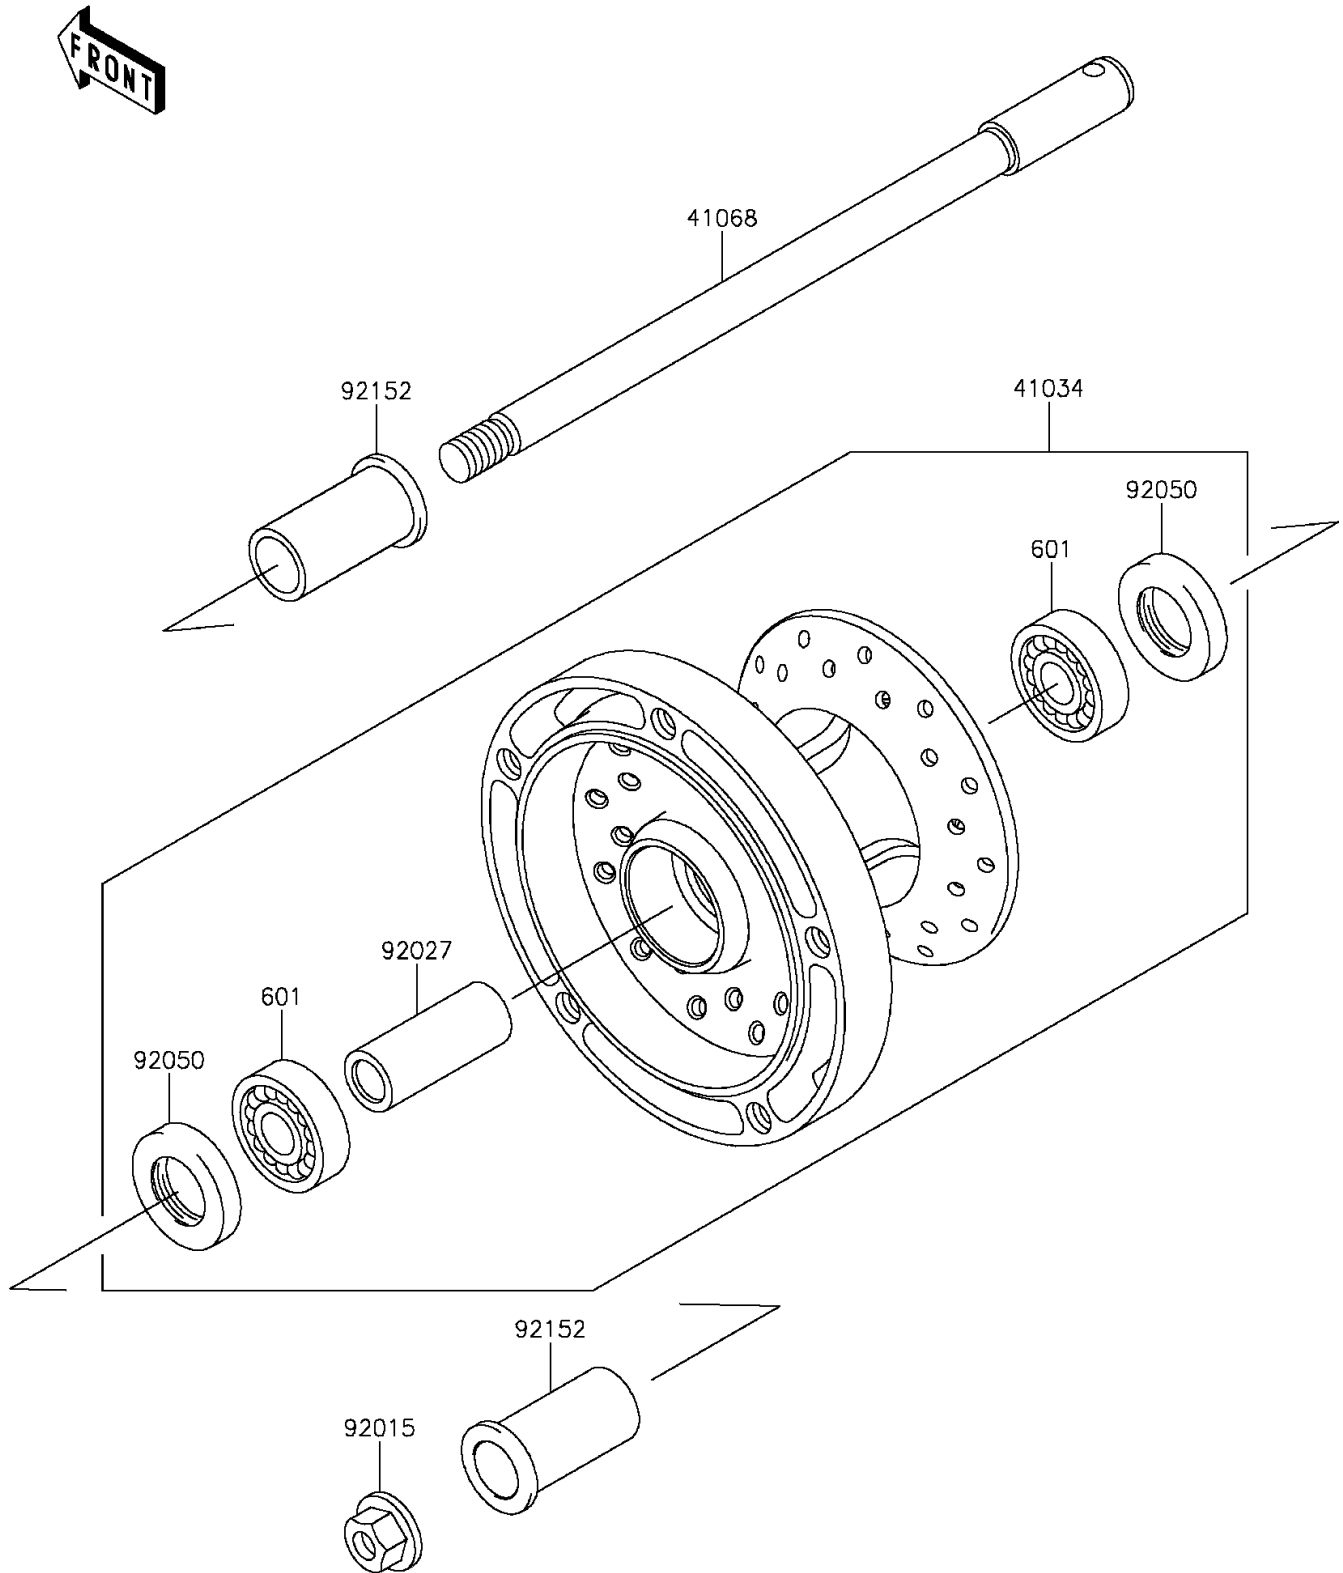

2013 VULCAN® 900 CLASSIC LT PARTS DIAGRAM

Front Wheel

F2230

2013 VULCAN® 900 CLASSIC LT PARTS LIST

Front Wheel

ITEM NAME	PART NUMBER	QUANTITY
BEARING-BALL,#6004UG (Ref # 601)	601B6004UG	2
DRUM-ASSY,FRONT BRAKE (Ref # 41034)	41034-0029	1
AXLE,FR (Ref # 41068)	41068-0058	1
NUT,FLANGED,18MM (Ref # 92015)	92015-1993	1
COLLAR,20.2X28X70 (Ref # 92027)	92027-1752	1
SEAL-OIL,26X42X8 (Ref # 92050)	92050-060	2
COLLAR,FR AXLE,L=53 (Ref # 92152)	92152-0349	2