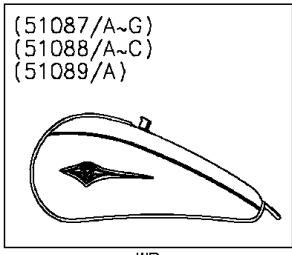

2014 VULCAN® 900 CLASSIC LT PARTS DIAGRAM

Fuel Tank(DCF-DFE)

(51087/C)	Red/Beige
(51087A/B)	Ebony/Gray
(51087D/G)	White/Blue
(51087E/F)	Ebony/Titanium
(51088/C)	Red/Gray
(51088A/B)	Gray/Black
(51089/A)	Gray/Black

2014 VULCAN® 900 CLASSIC LT PARTS LIST

Fuel Tank(DCF-DFF)

ITEM NAME	PART NUMBER	QUANTITY
BRACKET,METER,FR (Ref # 11054)	11054-0034	1
GASKET,FUEL GAUGE (Ref # 11060)	11060-1952	1
COVER,METER (Ref # 14091)	14091-0516	1
VALVE-ASSY,CHECK (Ref # 49116)	49116-0014	1
GAUGE,FUEL (Ref # 52005)	52005-0718	1
COLLAR,L=19.3 (Ref # 92027)	92027-1780	2
DAMPER (Ref # 92075)	92075-1736	2
BOLT,SOCKET,6X12 (Ref # 92151)	92151-1940	1
BOLT,FLANGED,5X12 (Ref # 92153)	92153-1421	4
DAMPER (Ref # 92160)	92160-1162	2
DAMPER (Ref # 92160A)	92160-1323	1
DAMPER,FUEL TANK (Ref # 92161)	92161-0293	2
DAMPER,SEAT (Ref # 92161A)	92161-1065	1
CLAMP (Ref # 92171)	92171-0595	1
SCREW,TAPPING,5X14 (Ref # 92172)	92172-0006	2
BOLT-FLANGED,8X30 (Ref # 130)	130BA0830	2
BREATHER,FUEL TANK (Ref # 14069)	14069-1004	1
TANK-COMP-FUEL,RED/GRAY (Ref # 51088)	51088-5205-46C	1
TANK-COMP-FUEL,GRAY/BLACK (Ref # 51088A)	51088-5229-46B	1
TANK-COMP-FUEL,GRAY/BLACK (Ref # 51088B)	51088-5232-46B	1
TANK-COMP-FUEL,RED/GRAY (Ref # 51088C)	51088-5235-46C	1
CLAMP,TUBE (Ref # 92037)	92037-010	1
CLAMP,HOSE (Ref # 92037A)	92037-1104	1
CLAMP,TUBE (Ref # 92037B)	92037-147	2
CLAMP,TUBE (Ref # 92037B)	92037-147	3
CLAMP (Ref # 92173)	92173-0848	1
CLAMP (Ref # 92173)	92173-0848	2
CLAMP (Ref # 92173A)	92173-0925	1
TUBE,BREATHER,L=220 (Ref # 92192)	92192-1107	1

2014 VULCAN® 900 CLASSIC LT PARTS LIST

Fuel Tank(DCF-DFF)

ITEM NAME	PART NUMBER	QUANTITY
TUBE,BREATHING,BLUE,L=220 (Ref # 92192A)	92192-1108	1
TUBE,5X10X500/350 (Ref # 92192B)	92192-1129	1
BOLT-FLANGED,6X10 (Ref # 130A)	130BB0610	1
BOLT-FLANGED,6X10 (Ref # 130A)	130BB0610	2
TUBE-RUBBER,6X200 (Ref # 702)	702A06200	1