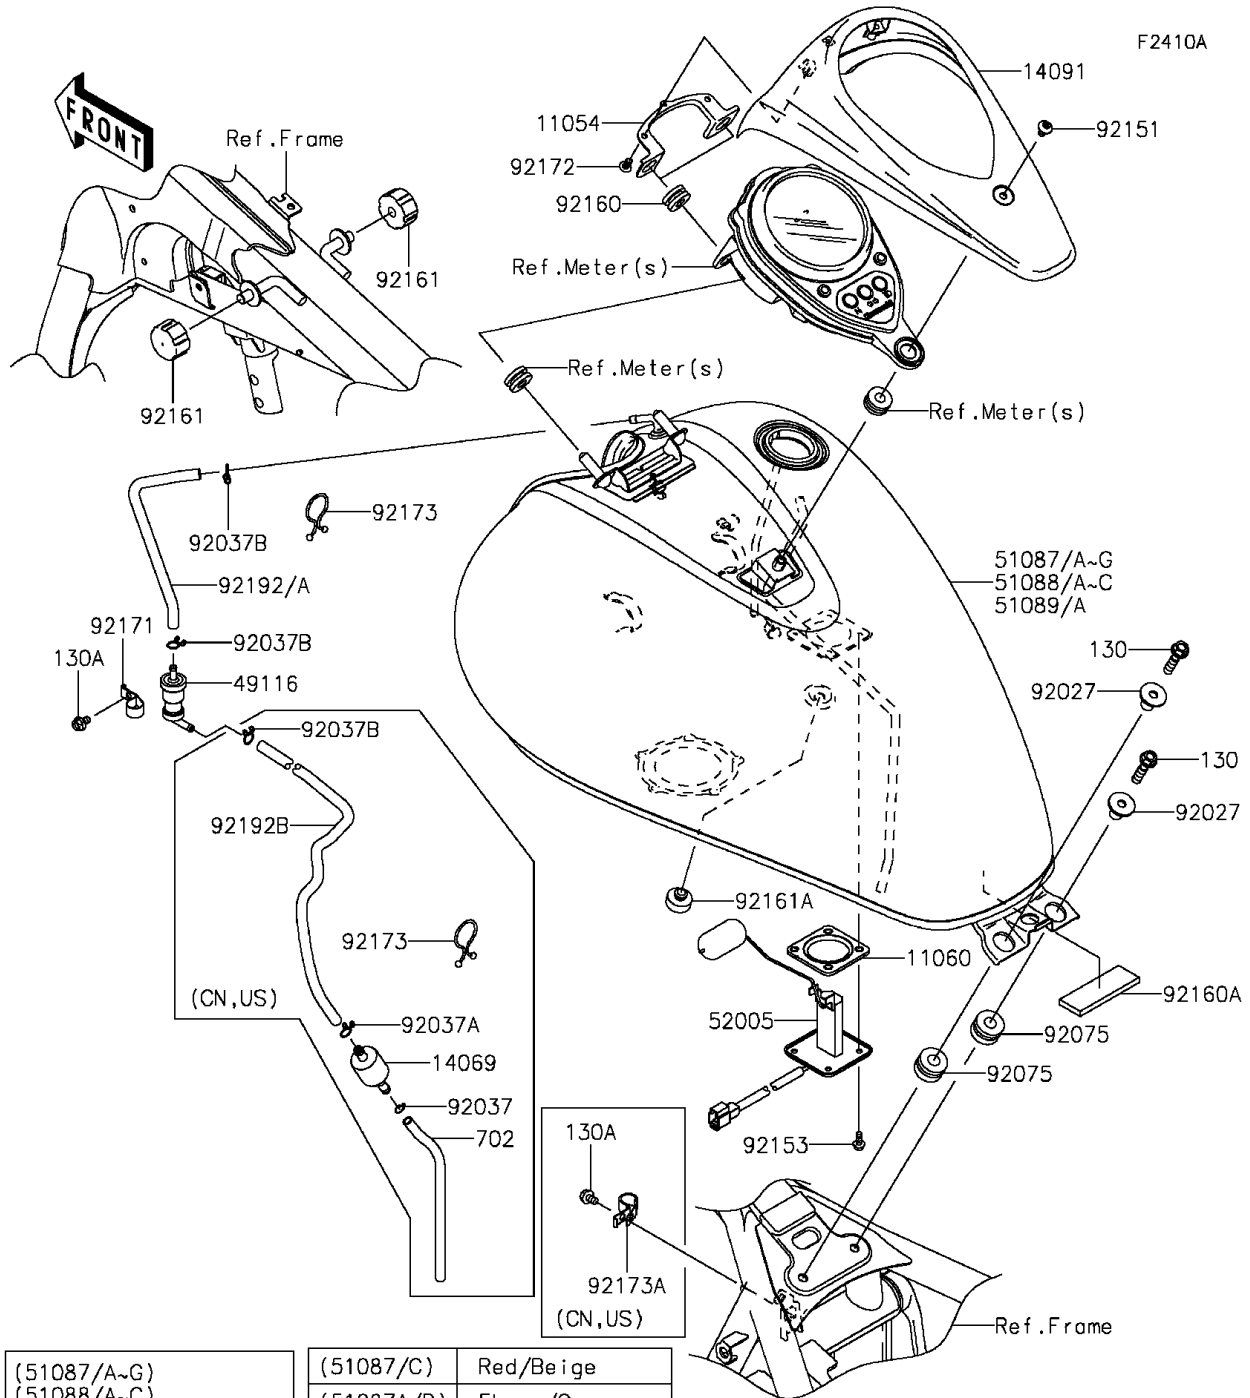

2014 VULCAN® 900 CLASSIC LT PARTS DIAGRAM

Fuel Tank(DCF-DFE)

(51087/C)	Red/Beige
(51087A/B)	Ebony/Gray
(51087D/G)	White/Blue
(51087E/F)	Ebony/Titanium
(51088/C)	Red/Gray
(51088A/B)	Gray/Black
(51089/A)	Gray/Black

2014 VULCAN® 900 CLASSIC LT PARTS LIST

Fuel Tank(DCF-DFF)

ITEM NAME	PART NUMBER	QUANTITY
BRACKET,METER,FR (Ref # 11054)	11054-0034	1
GASKET,FUEL GAUGE (Ref # 11060)	11060-1952	1
COVER,METER (Ref # 14091)	14091-0516	1
VALVE-ASSY,CHECK (Ref # 49116)	49116-0014	1
GAUGE,FUEL (Ref # 52005)	52005-0718	1
COLLAR,L=19.3 (Ref # 92027)	92027-1780	2
DAMPER (Ref # 92075)	92075-1736	2
BOLT,SOCKET,6X12 (Ref # 92151)	92151-1940	1
BOLT,FLANGED,5X12 (Ref # 92153)	92153-1421	4
DAMPER (Ref # 92160)	92160-1162	2
DAMPER (Ref # 92160A)	92160-1323	1
DAMPER,FUEL TANK (Ref # 92161)	92161-0293	2
DAMPER,SEAT (Ref # 92161A)	92161-1065	1
CLAMP (Ref # 92171)	92171-0595	1
SCREW,TAPPING,5X14 (Ref # 92172)	92172-0006	2
BOLT-FLANGED,8X30 (Ref # 130)	130BA0830	2
BREATHER,FUEL TANK (Ref # 14069)	14069-1004	1
TANK-COMP-FUEL,RED/GRAY (Ref # 51088)	51088-5205-46C	1
TANK-COMP-FUEL,GRAY/BLACK (Ref # 51088A)	51088-5229-46B	1
TANK-COMP-FUEL,GRAY/BLACK (Ref # 51088B)	51088-5232-46B	1
TANK-COMP-FUEL,RED/GRAY (Ref # 51088C)	51088-5235-46C	1
CLAMP,TUBE (Ref # 92037)	92037-010	1
CLAMP,HOSE (Ref # 92037A)	92037-1104	1
CLAMP,TUBE (Ref # 92037B)	92037-147	2
CLAMP,TUBE (Ref # 92037B)	92037-147	3
CLAMP (Ref # 92173)	92173-0848	1
CLAMP (Ref # 92173)	92173-0848	2
CLAMP (Ref # 92173A)	92173-0925	1
TUBE,BREATHER,L=220 (Ref # 92192)	92192-1107	1

2014 VULCAN® 900 CLASSIC LT PARTS LIST

Fuel Tank(DCF-DFF)

ITEM NAME	PART NUMBER	QUANTITY
TUBE,BREATHING,BLUE,L=220 (Ref # 92192A)	92192-1108	1
TUBE,5X10X500/350 (Ref # 92192B)	92192-1129	1
BOLT-FLANGED,6X10 (Ref # 130A)	130BB0610	1
BOLT-FLANGED,6X10 (Ref # 130A)	130BB0610	2
TUBE-RUBBER,6X200 (Ref # 702)	702A06200	1